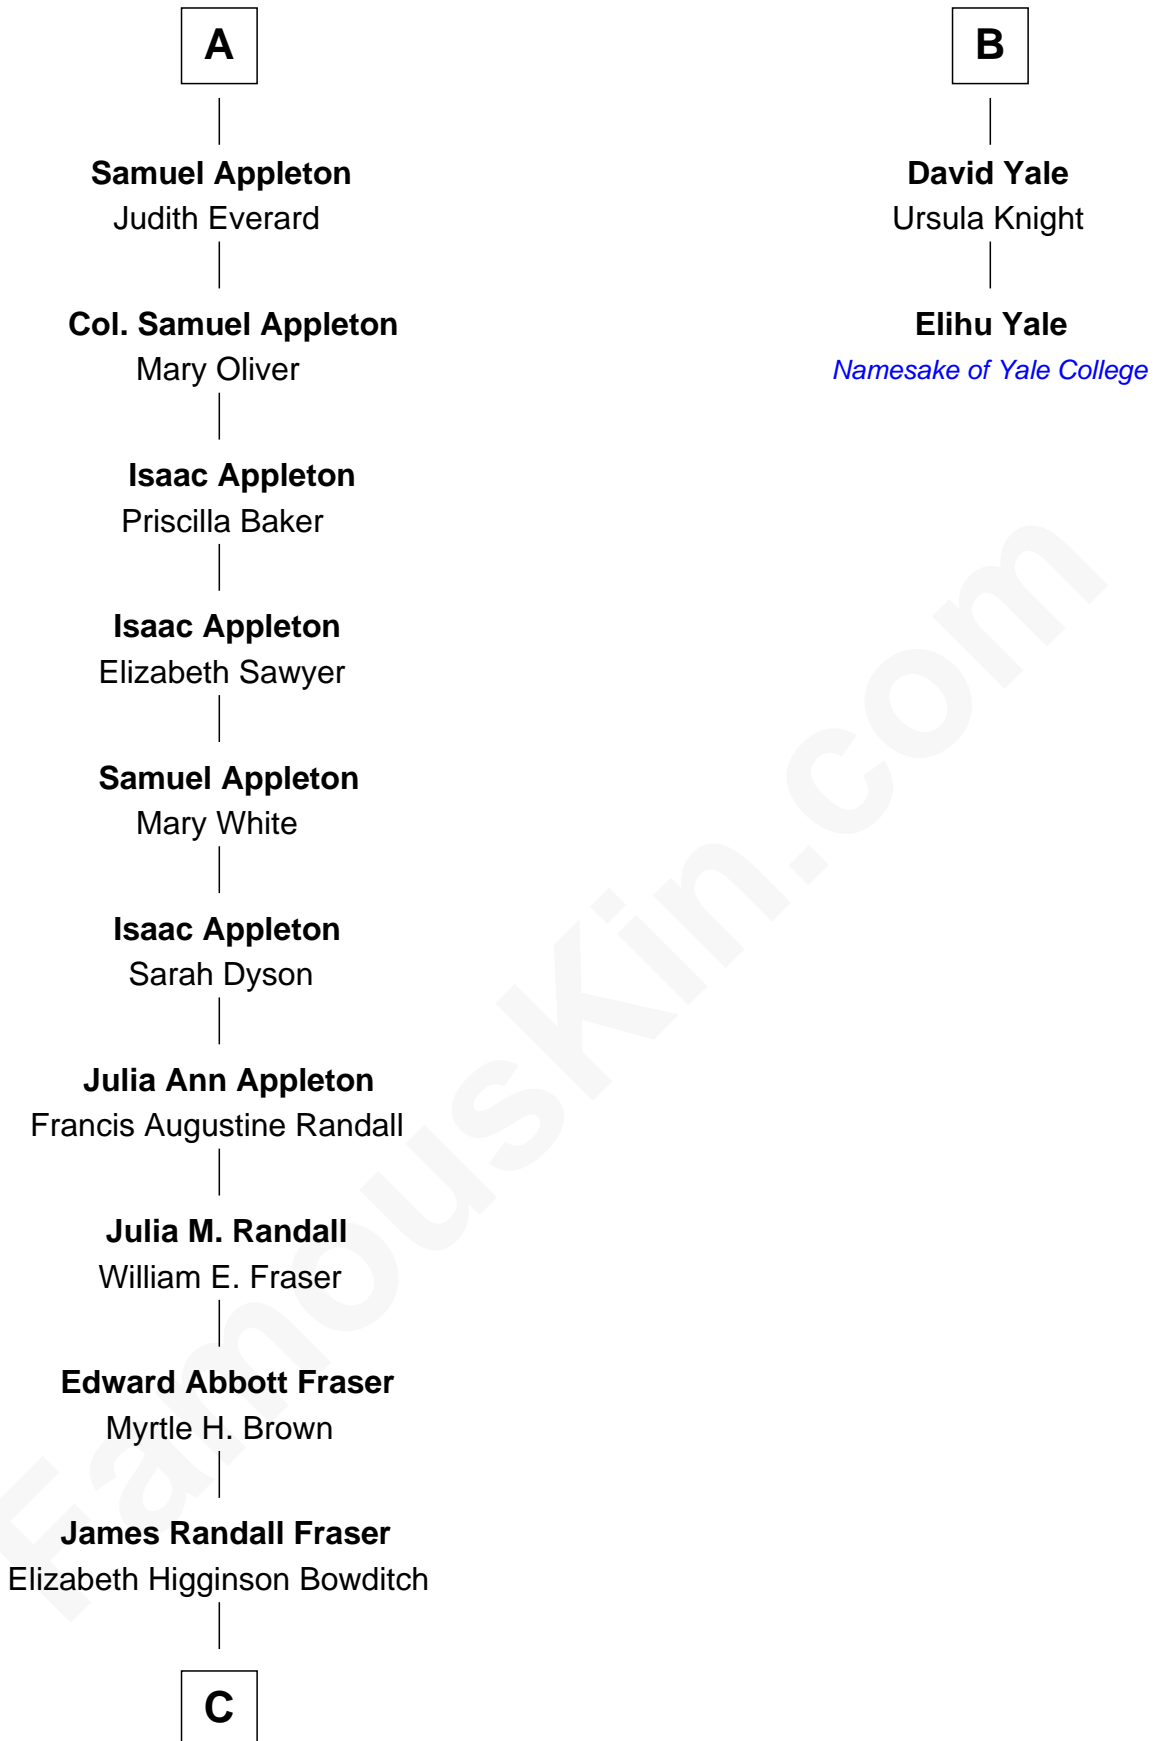

## Relationship Chart of

**James Spader**

*TV and Movie Actor*

8th cousin 10 times removed of

**Elihu Yale**

*Benefactor and Namesake of Yale College*

**C**

**Jean Fraser**  
Stoddard Greenwood Spader