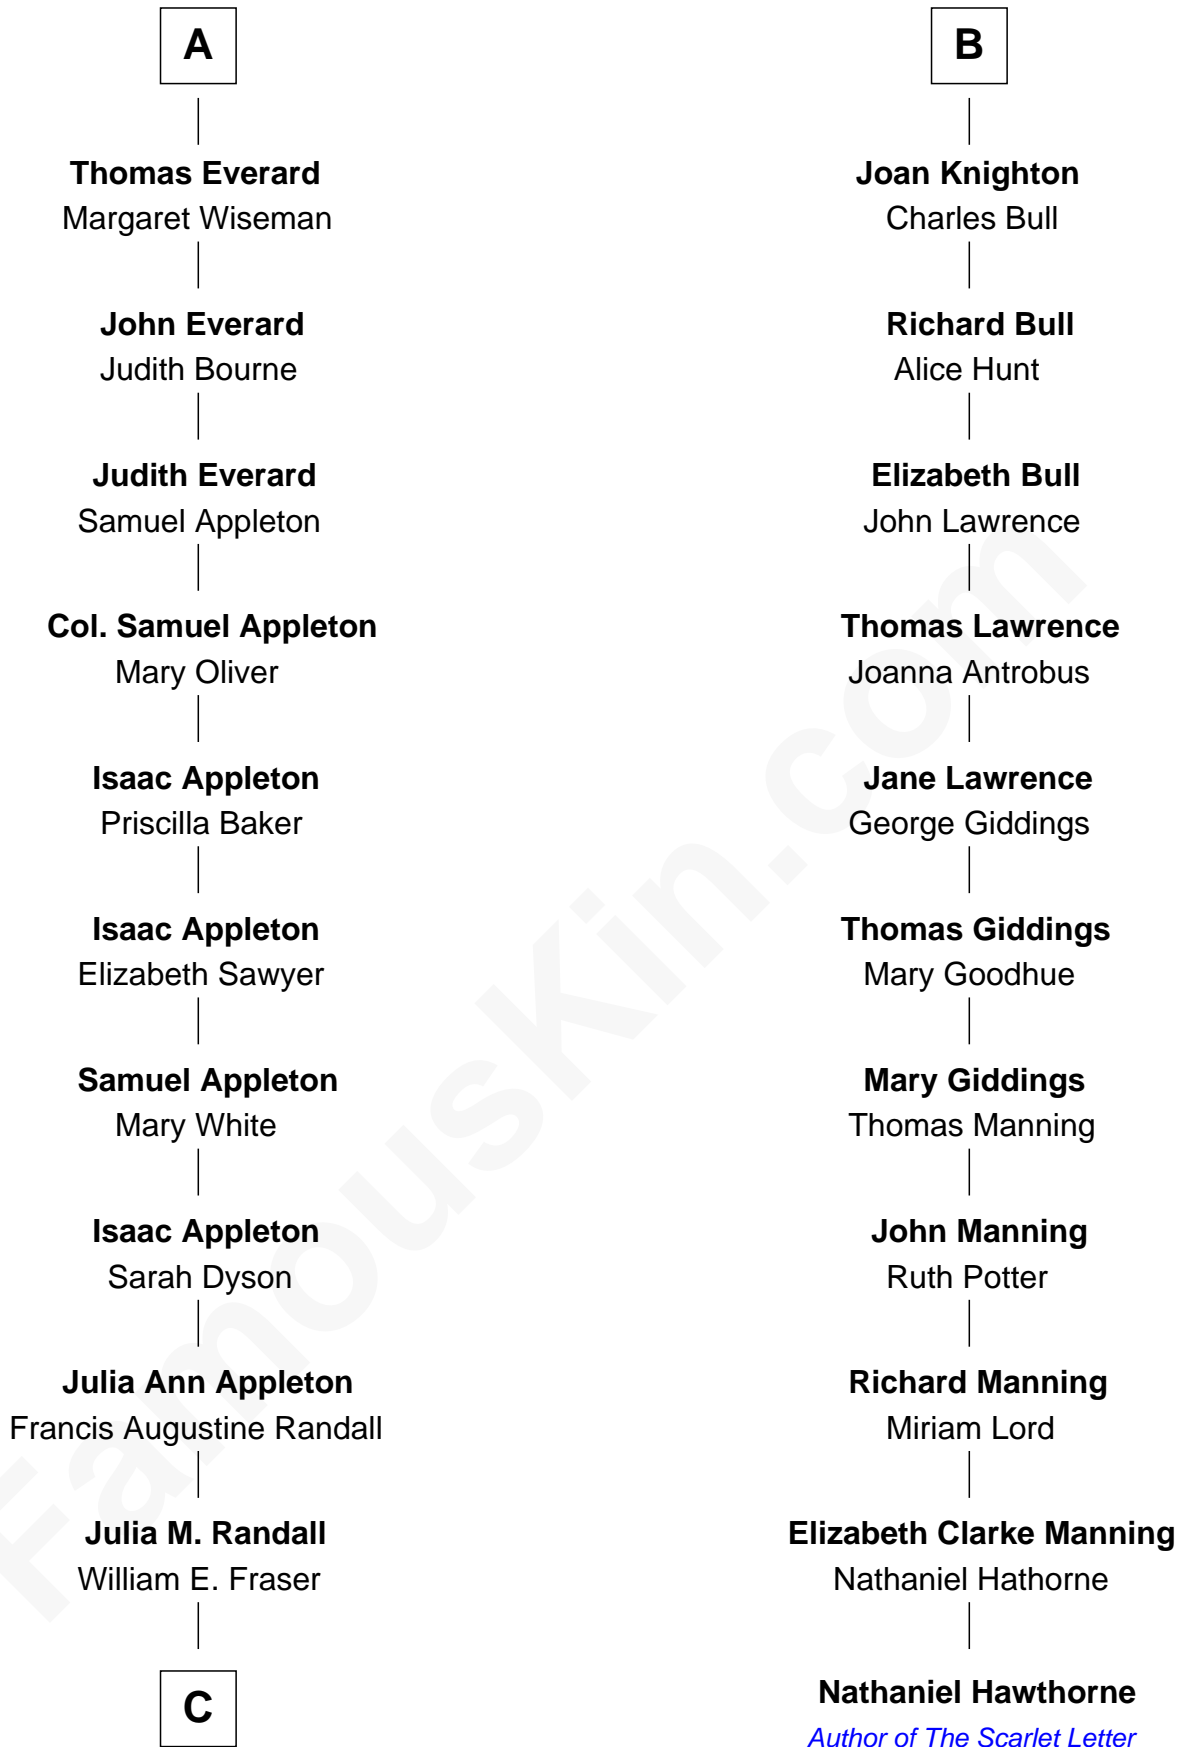

# FamousKin.com Relationship Chart of

**James Spader**

*TV and Movie Actor*

17th cousin 3 times removed of

**Nathaniel Hawthorne**

*Author of The Scarlet Letter*

**Sir Gilbert Pecche**

Joan de Creye

Agnes Walden

**Mary Cornish**

Thomas Everard

**Henry Everard**

**A**

**Sir Gilbert Pecche**

Iseult - - - - -

**Sir Gilbert Pecche**

Joan - - - - -

**Katherine Pecche**

Sir Thomas Notbeme

**Margaret Notbeme**

John Hinckley

**Cecily Hinckley**

Henry Caldebeck

**Thomasine Caldebeck**

Thomas Underhill

**Anne Underhill**

Thomas Knighton

**B**

**C**

Edward Abbott Fraser

Myrtle H. Brown

James Randall Fraser