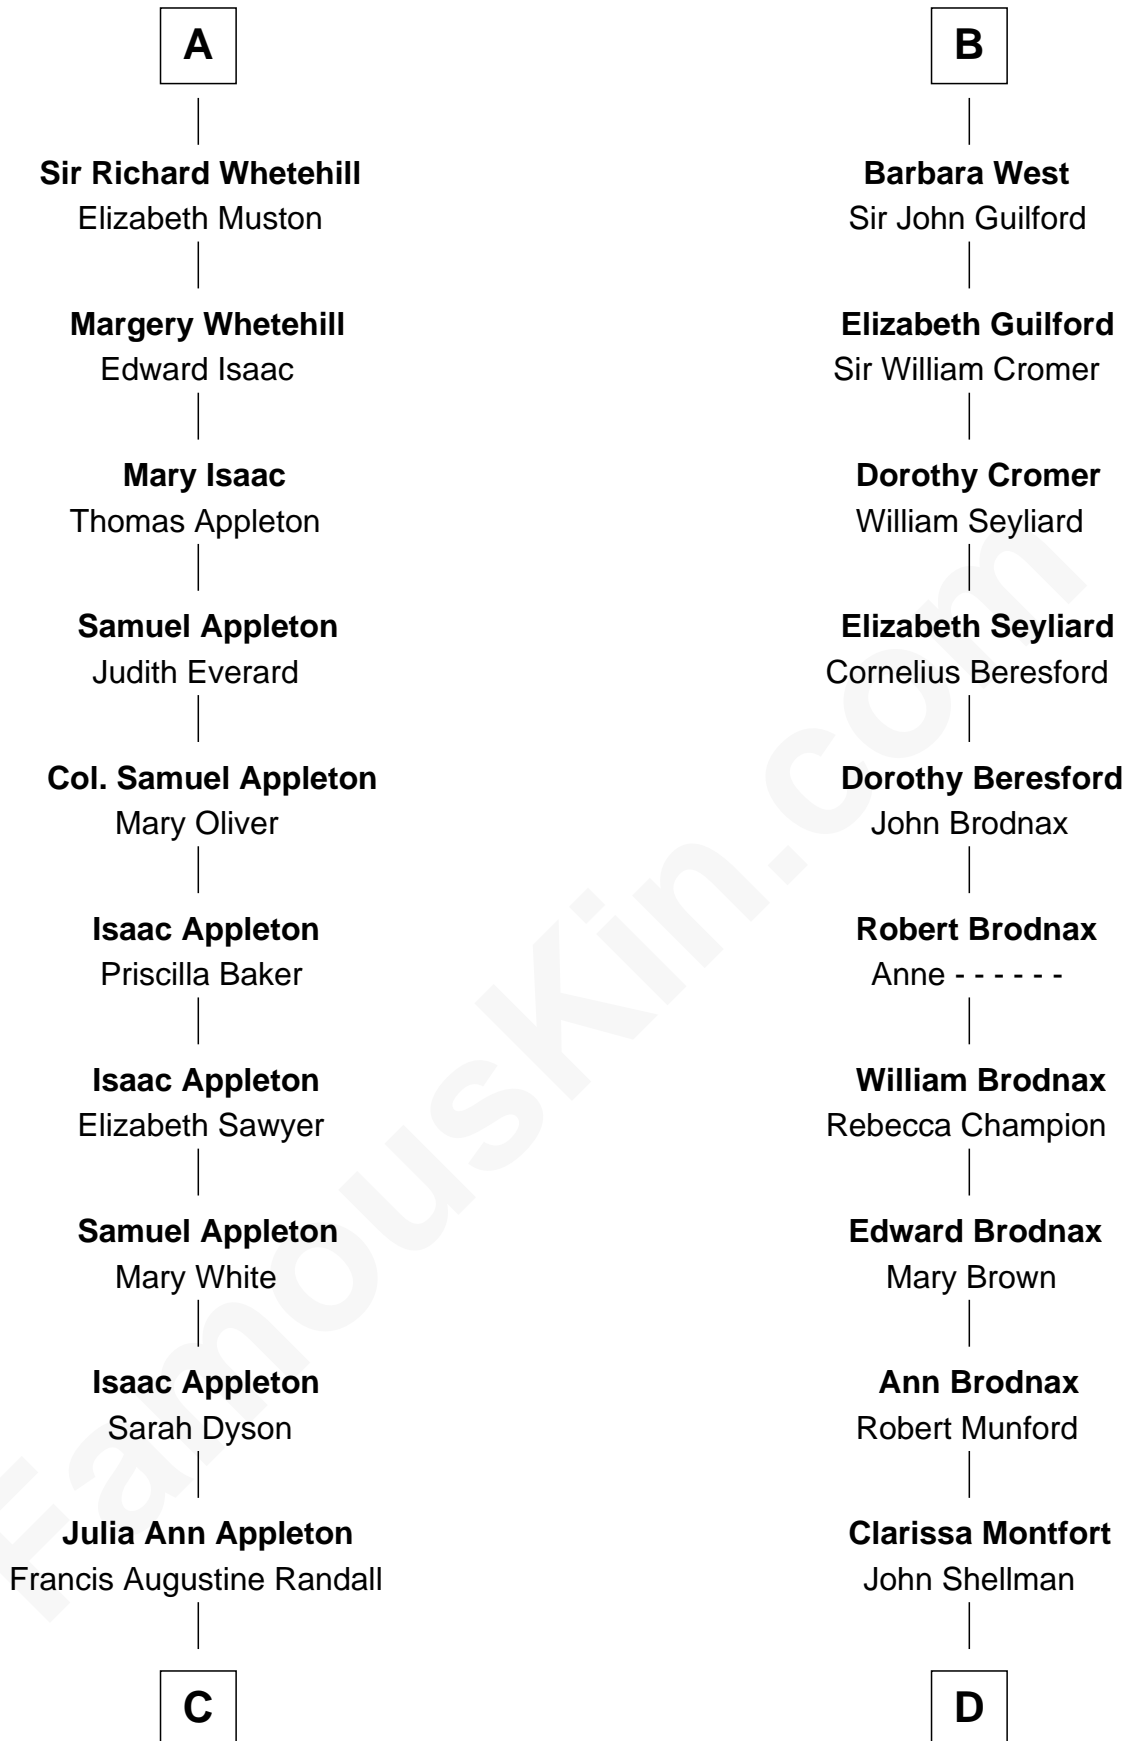

FamousKin.com Relationship Chart of

James Spader

TV and Movie Actor

21st cousin of

George H. W. Bush

41st U.S. President

John IV le Strange

Joan de Somery

C

Julia M. Randall
William E. Fraser

Edward Abbott Fraser
Myrtle H. Brown

James Randall Fraser
Elizabeth Higginson Bowditch

Jean Fraser
Stoddard Greenwood Spader

James Spader
TV and Movie Actor

D

Susan Montfort Shellman
Samuel Howard Fay

Harriet Eleanor Fay
Rev. James Smith Bush

Samuel Prescott Bush
Flora Sheldon

Prescott Sheldon Bush
Dorothy Wear Walker

George H. W. Bush
41st U.S. President