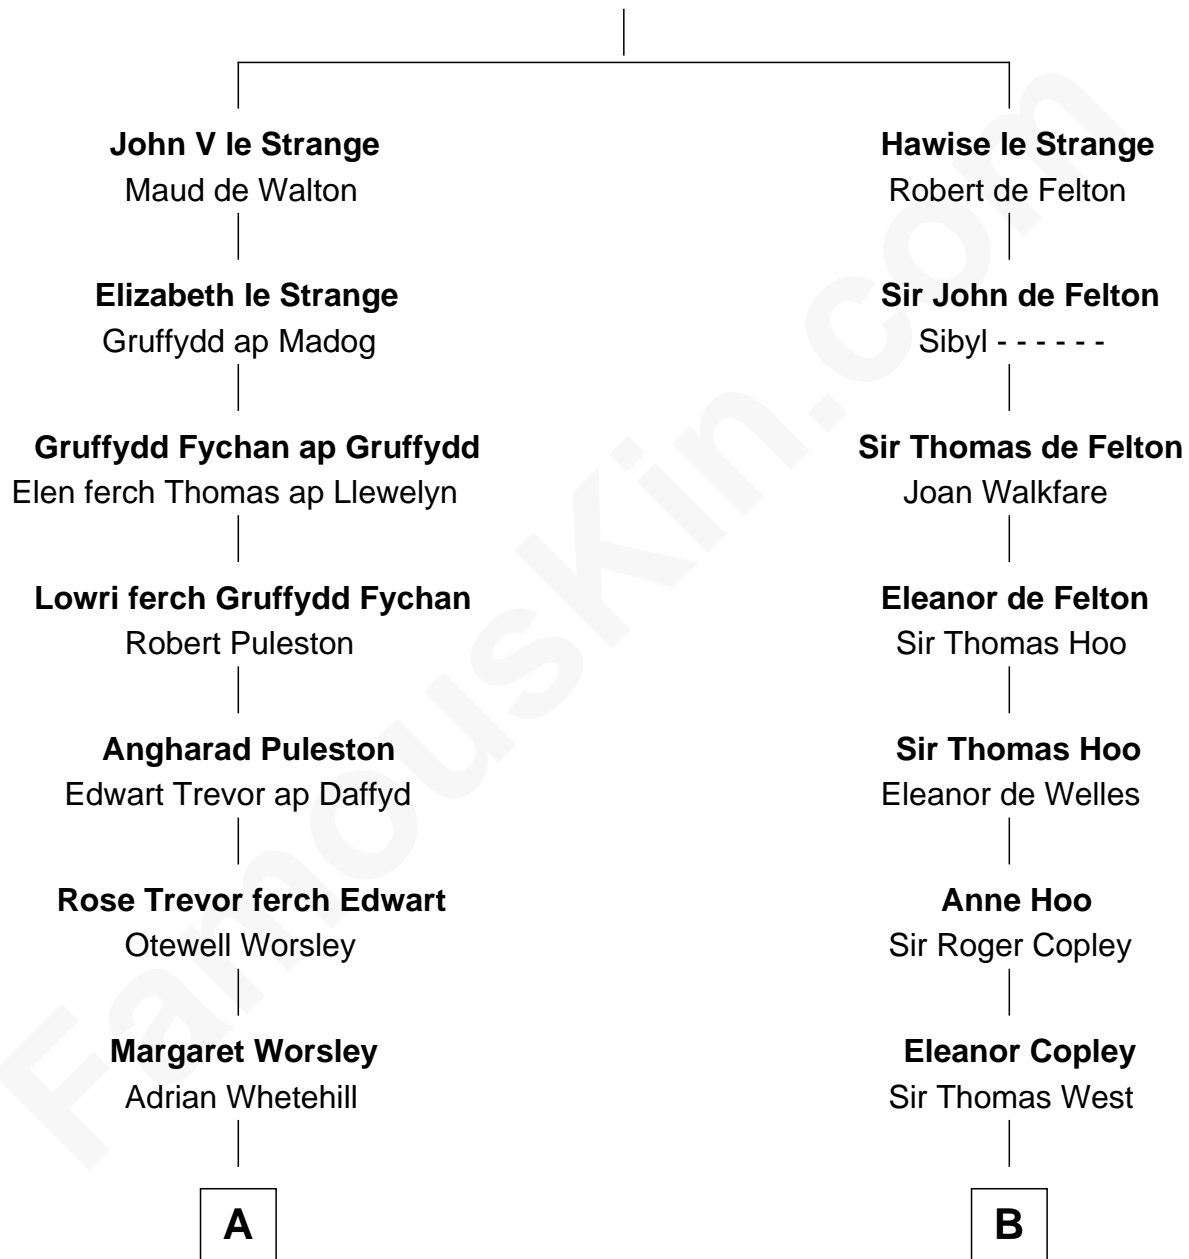

FamousKin.com Relationship Chart of

James Spader

TV and Movie Actor

21st cousin of

George H. W. Bush

41st U.S. President

John IV le Strange

Joan de Somery

C

Julia M. Randall
William E. Fraser

Edward Abbott Fraser
Myrtle H. Brown

James Randall Fraser
Elizabeth Higginson Bowditch

Jean Fraser
Stoddard Greenwood Spader

James Spader
TV and Movie Actor

D

Susan Montfort Shellman
Samuel Howard Fay

Harriet Eleanor Fay
Rev. James Smith Bush

Samuel Prescott Bush
Flora Sheldon

Prescott Sheldon Bush
Dorothy Wear Walker

George H. W. Bush
41st U.S. President