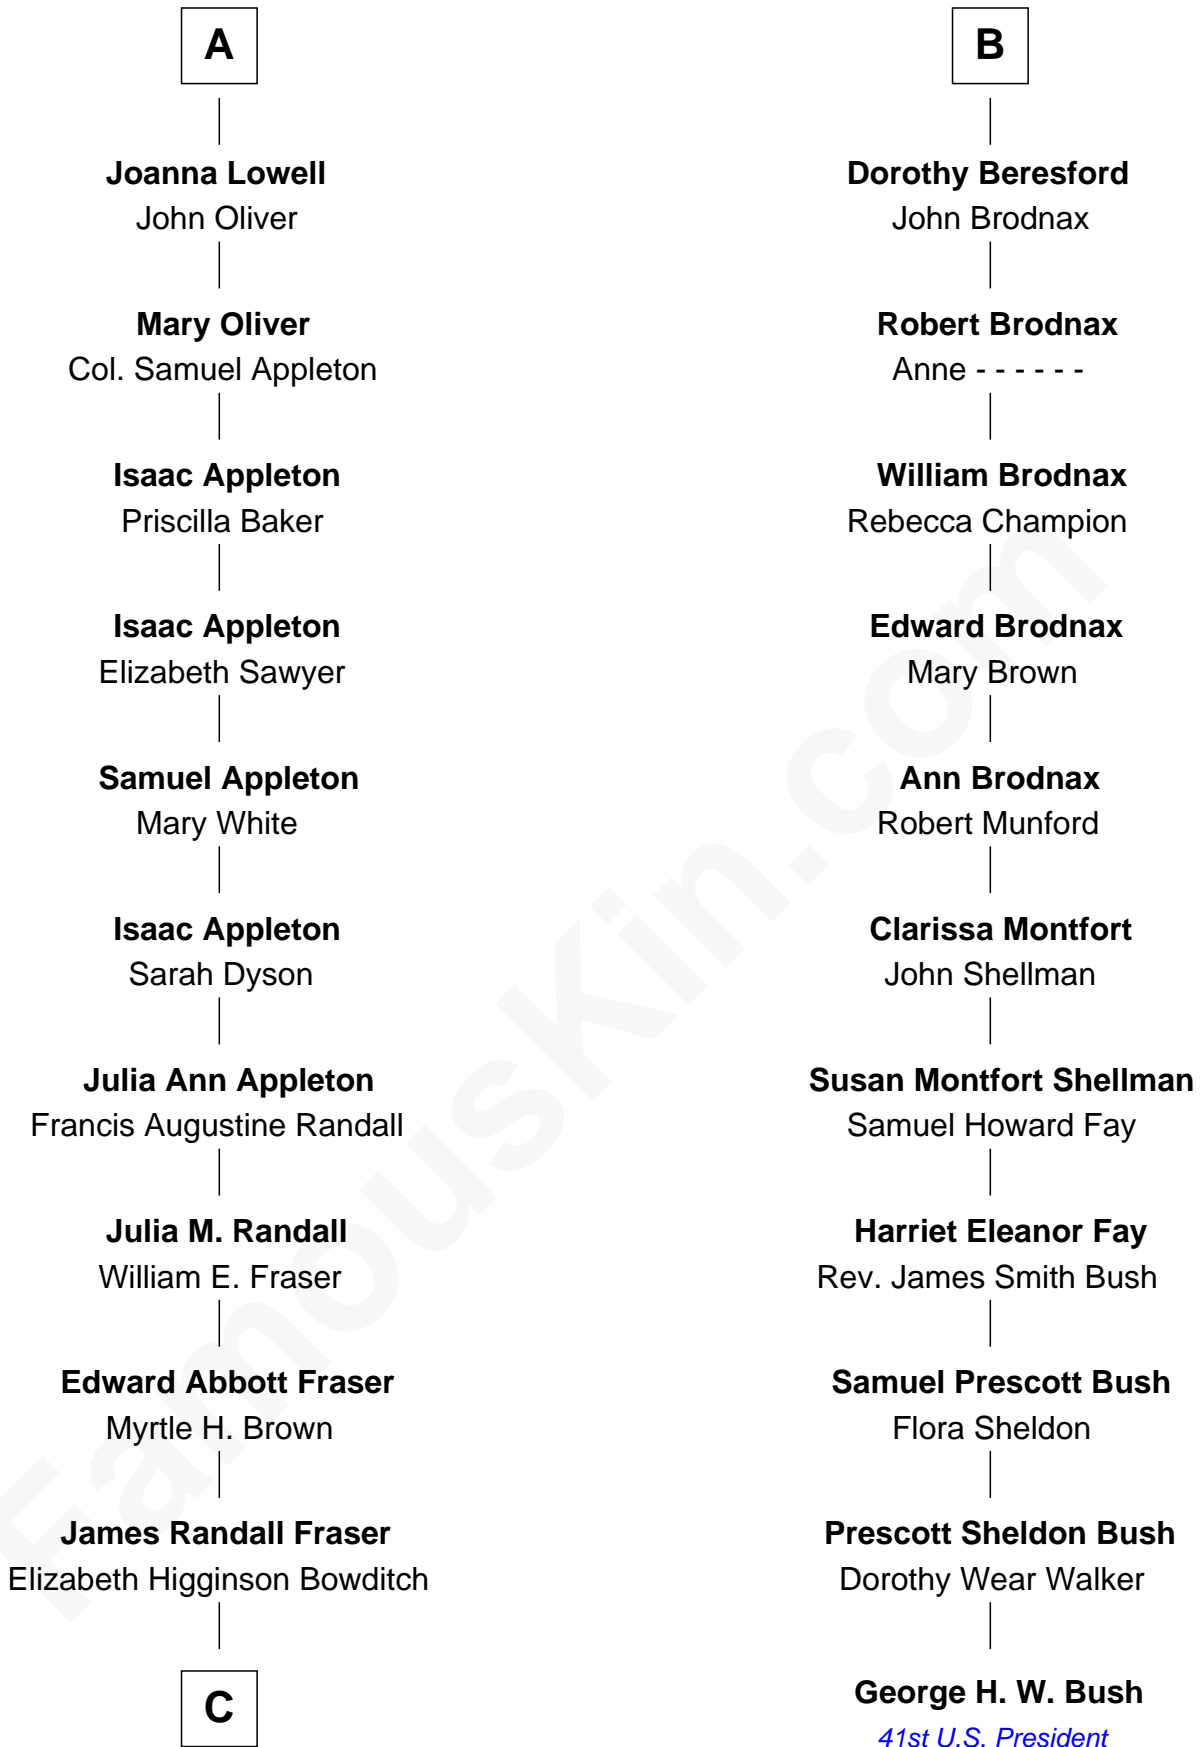

FamousKin.com Relationship Chart of

James Spader

TV and Movie Actor

17th cousin 1 time removed of

George H. W. Bush

41st U.S. President

Sir Walter Hungerford

Katherine Peverell

Margaret Botreaux

Katherine Hungerford

Sir Richard West

Sir Thomas West

Eleanor Copley

Barbara West

Sir John Guilford

Elizabeth Guilford

Sir William Cromer

Dorothy Cromer

William Seyliard

Elizabeth Seyliard

Cornelius Beresford

B

C

Jean Fraser
Stoddard Greenwood Spader