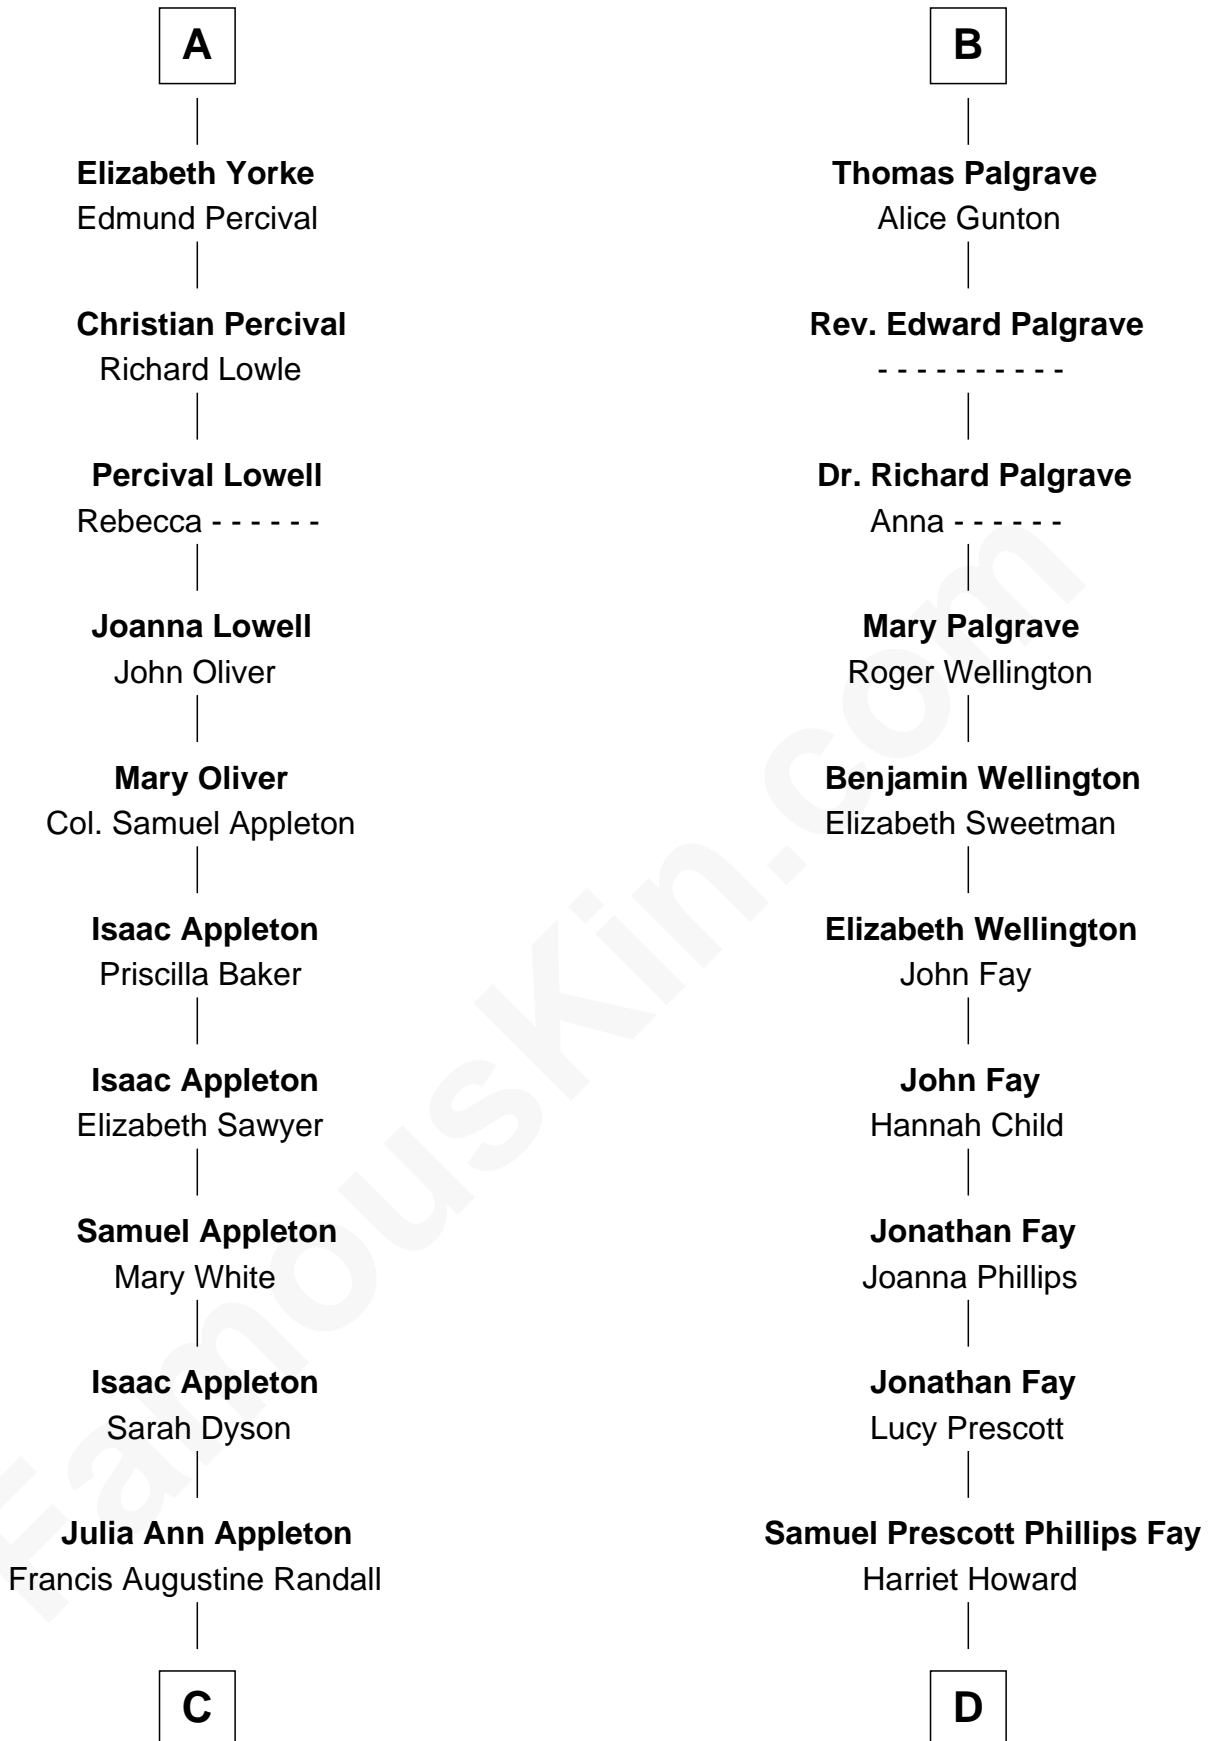

FamousKin.com Relationship Chart of

James Spader

TV and Movie Actor

21st cousin of

George H. W. Bush

41st U.S. President

Humphrey de Bohun

Elizabeth Plantagenet

C

Julia M. Randall
William E. Fraser

Edward Abbott Fraser
Myrtle H. Brown

James Randall Fraser
Elizabeth Higginson Bowditch

Jean Fraser
Stoddard Greenwood Spader

James Spader
TV and Movie Actor

D

Samuel Howard Fay
Susan Montfort Shellman

Harriet Eleanor Fay
Rev. James Smith Bush

Samuel Prescott Bush
Flora Sheldon

Prescott Sheldon Bush
Dorothy Wear Walker

George H. W. Bush
41st U.S. President