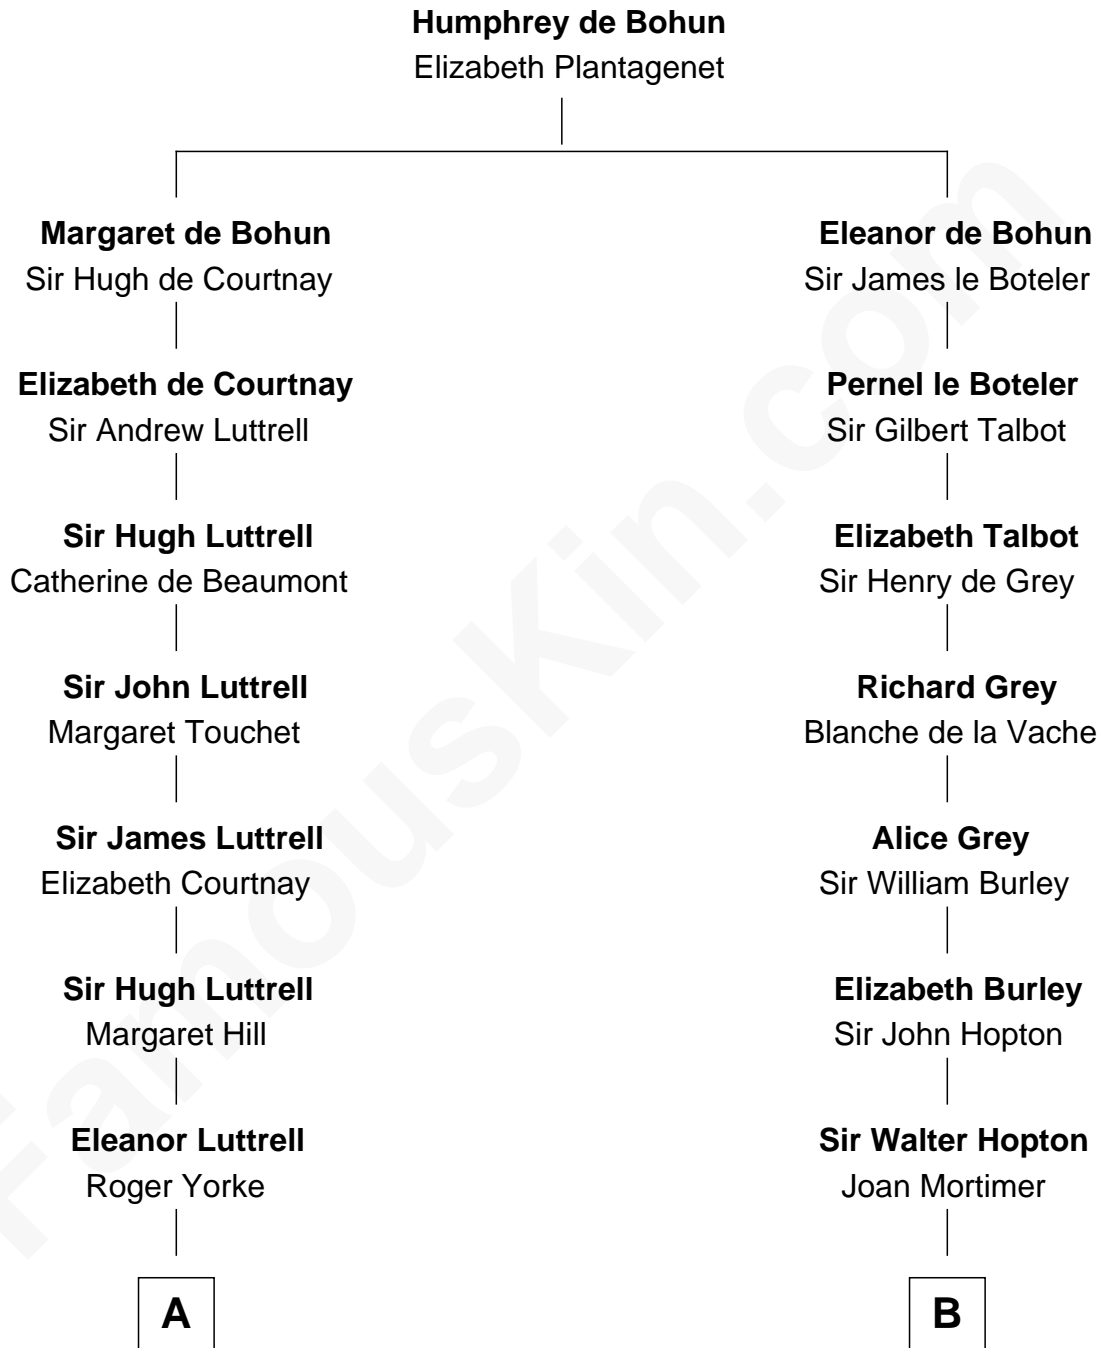

FamousKin.com Relationship Chart of

James Spader

TV and Movie Actor

14th cousin 7 times removed of

Richard More

(c1614 - c1696) Mayflower passenger 1620

MAYFLOWER

C

Julia M. Randall

William E. Fraser

Edward Abbott Fraser

Myrtle H. Brown

James Randall Fraser

Elizabeth Higginson Bowditch

Jean Fraser

Stoddard Greenwood Spader