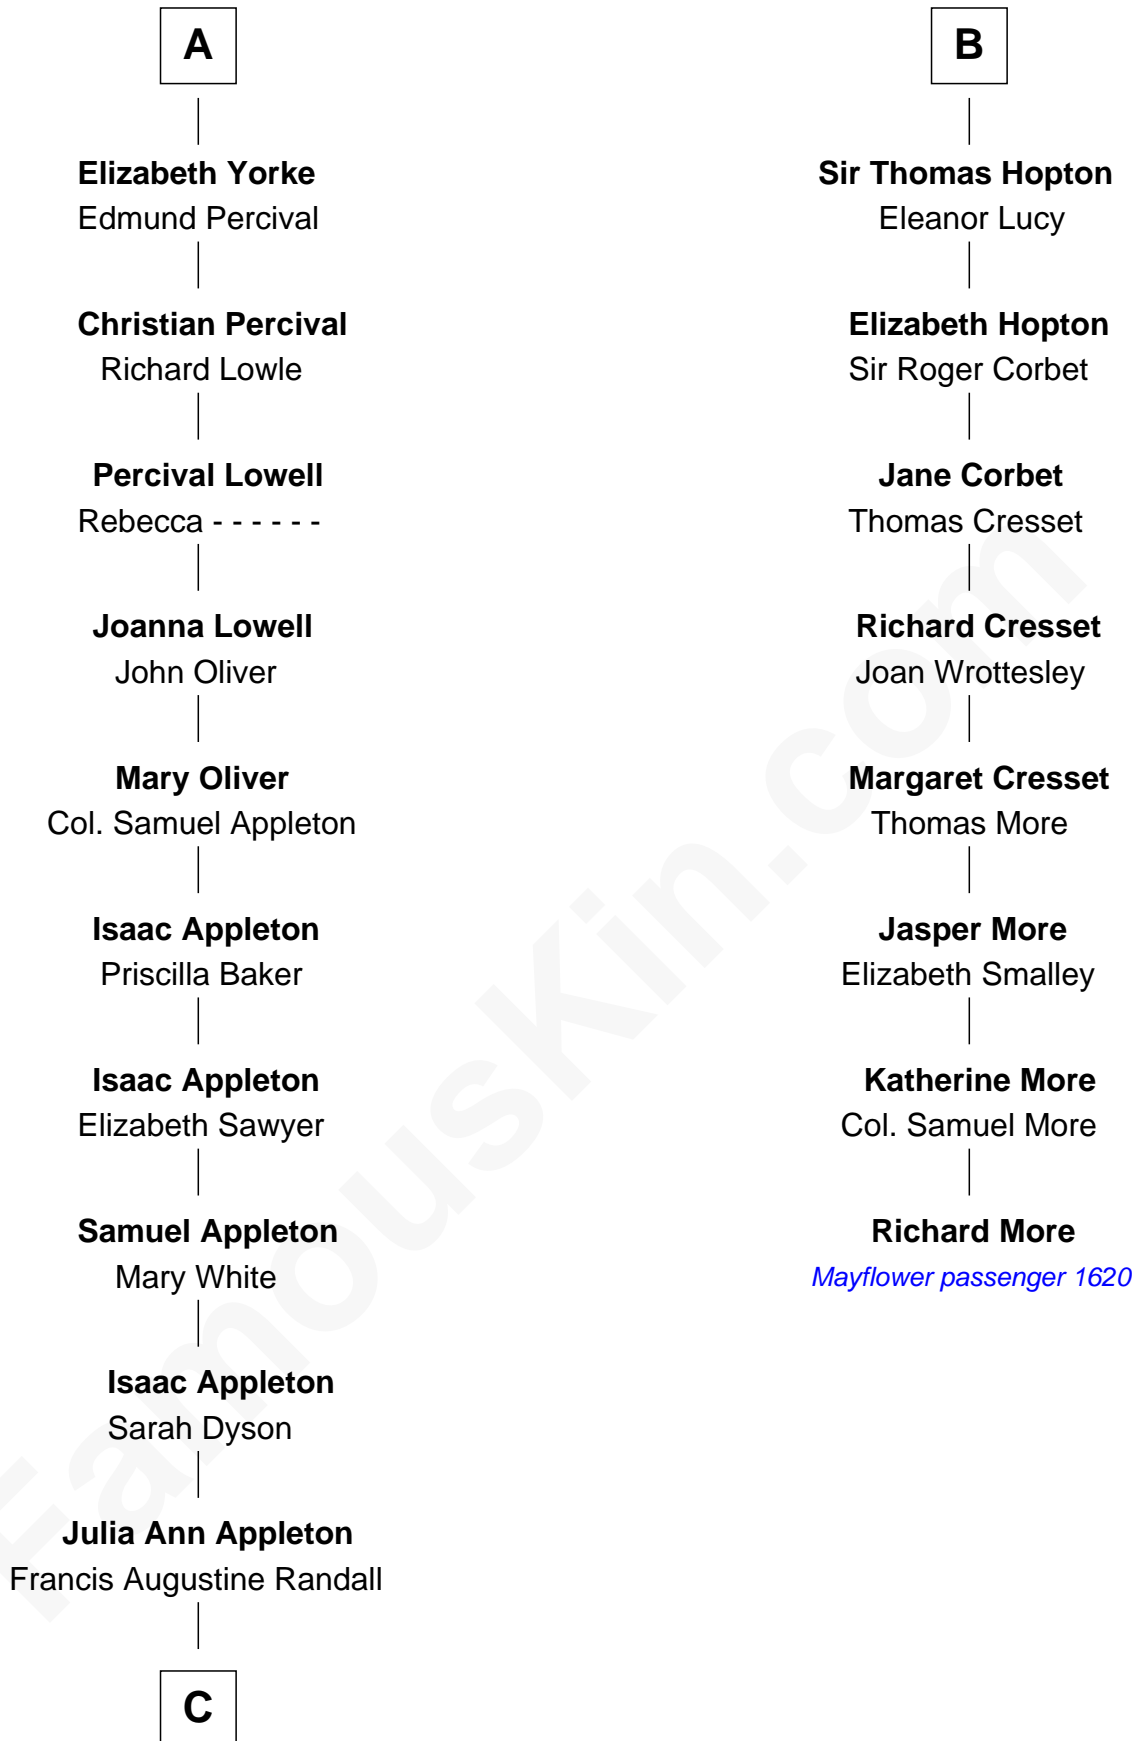

FamousKin.com Relationship Chart of

James Spader

TV and Movie Actor

14th cousin 7 times removed of

Richard More

(c1614 - c1696) Mayflower passenger 1620

MAYFLOWER

C

Julia M. Randall

William E. Fraser

Edward Abbott Fraser

Myrtle H. Brown

James Randall Fraser

Elizabeth Higginson Bowditch

Jean Fraser

Stoddard Greenwood Spader