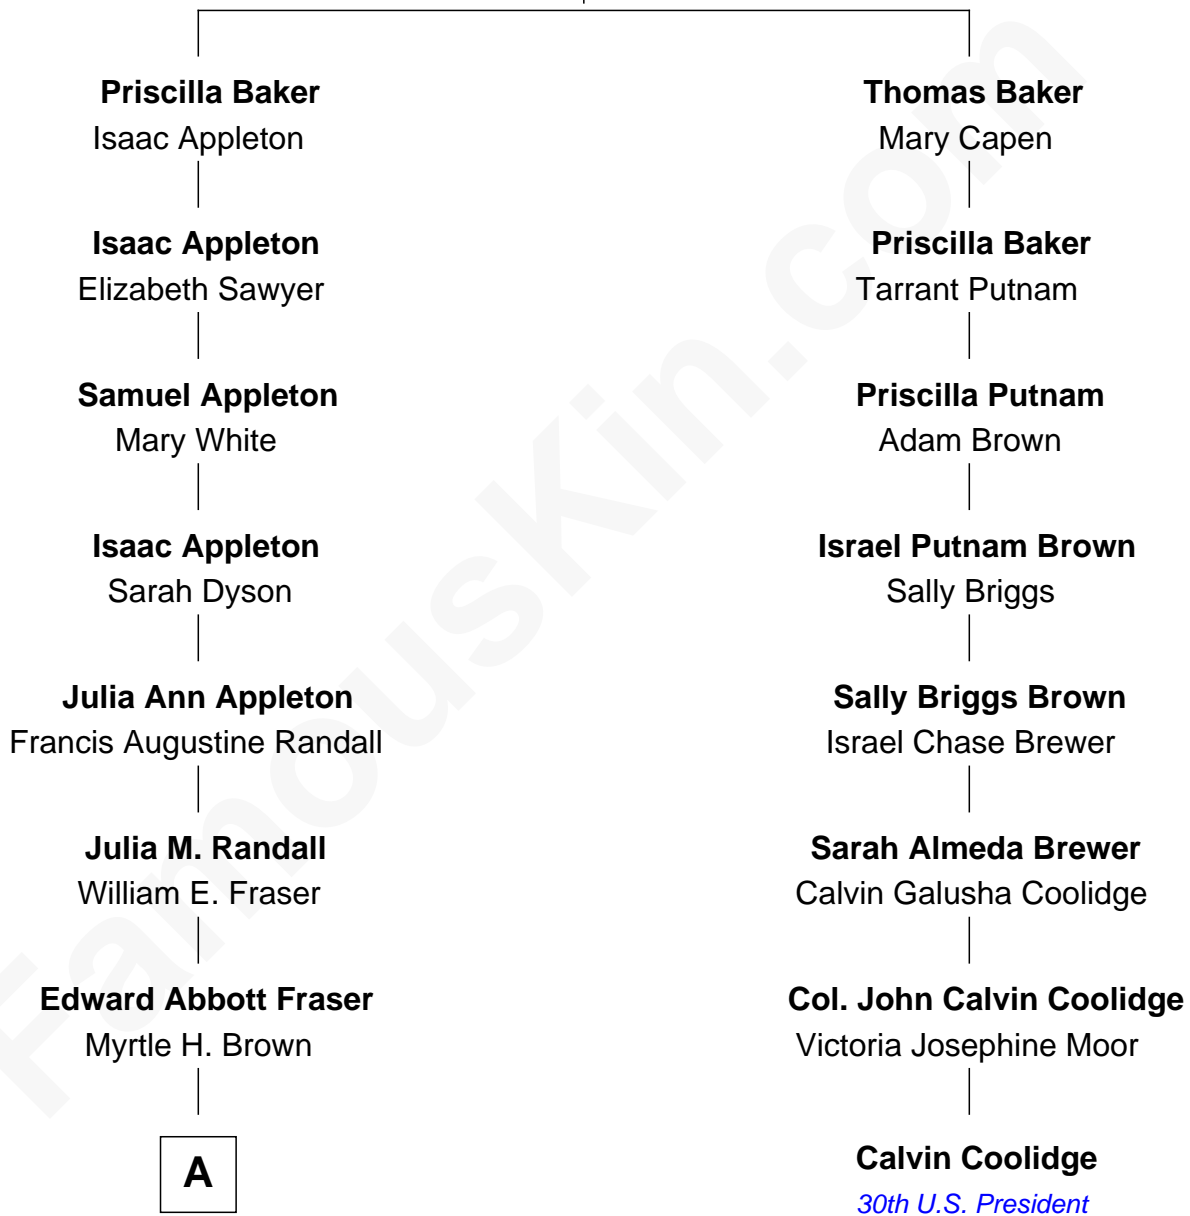

FamousKin.com Relationship Chart of

James Spader

TV and Movie Actor

7th cousin 2 times removed of

Calvin Coolidge

30th U.S. President

Thomas Baker
Priscilla Symonds

A

—
James Randall Fraser
Elizabeth Higginson Bowditch

—
Jean Fraser
Stoddard Greenwood Spader

—
James Spader
TV and Movie Actor

FamousKin.com