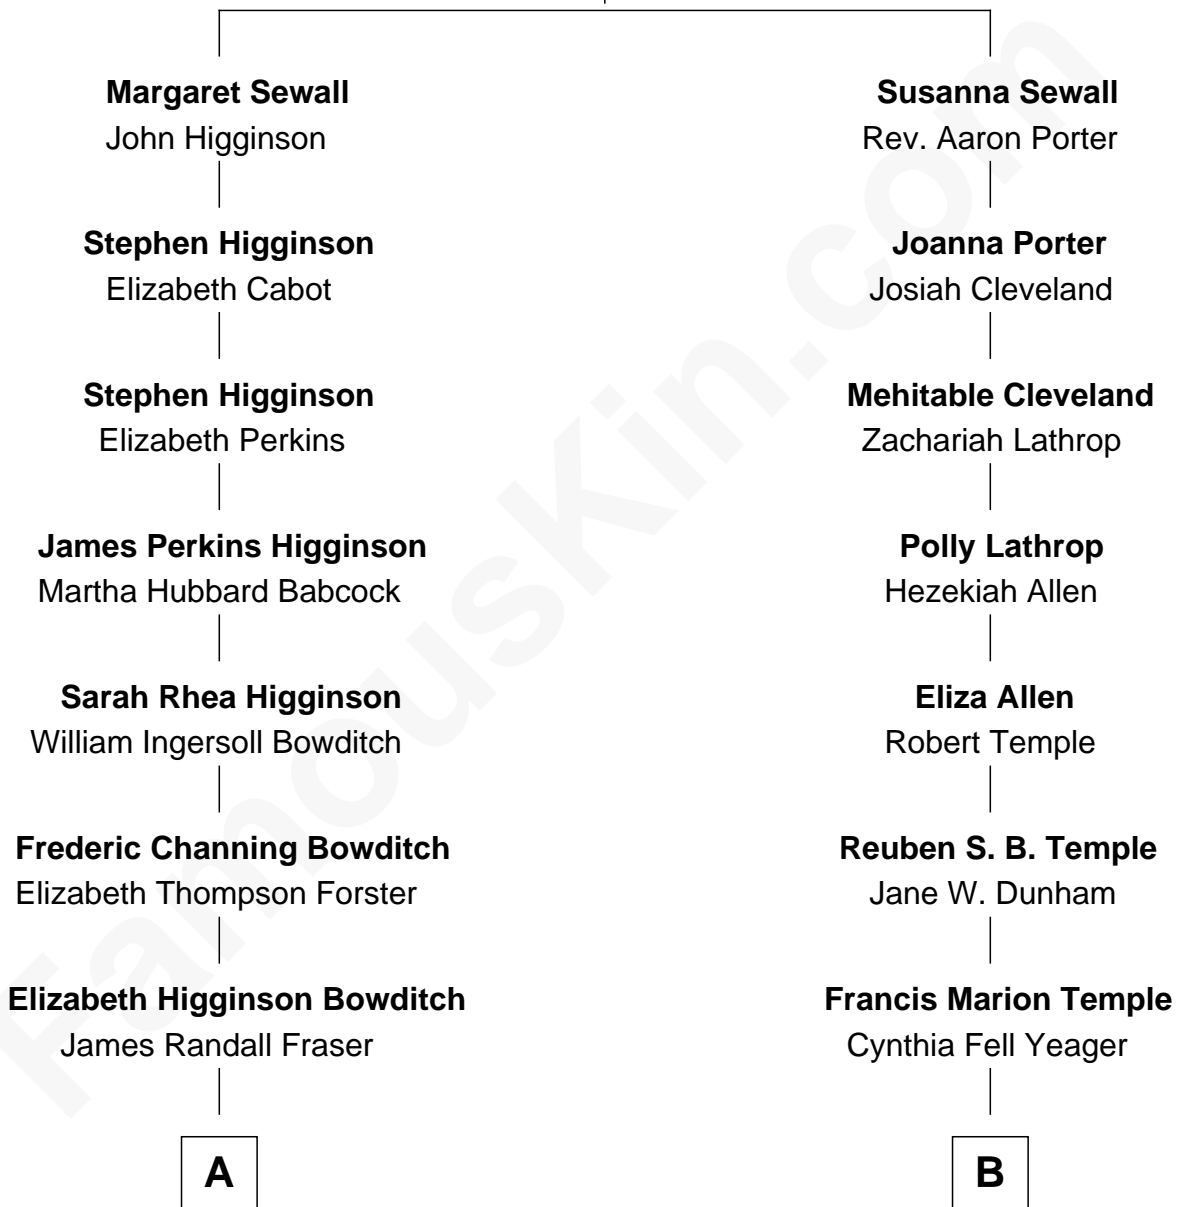

FamousKin.com Relationship Chart of

James Spader

TV and Movie Actor

8th cousin of

Shirley Temple

Movie Actress

Stephen Sewall

Margaret Mitchell

FamousKin.com