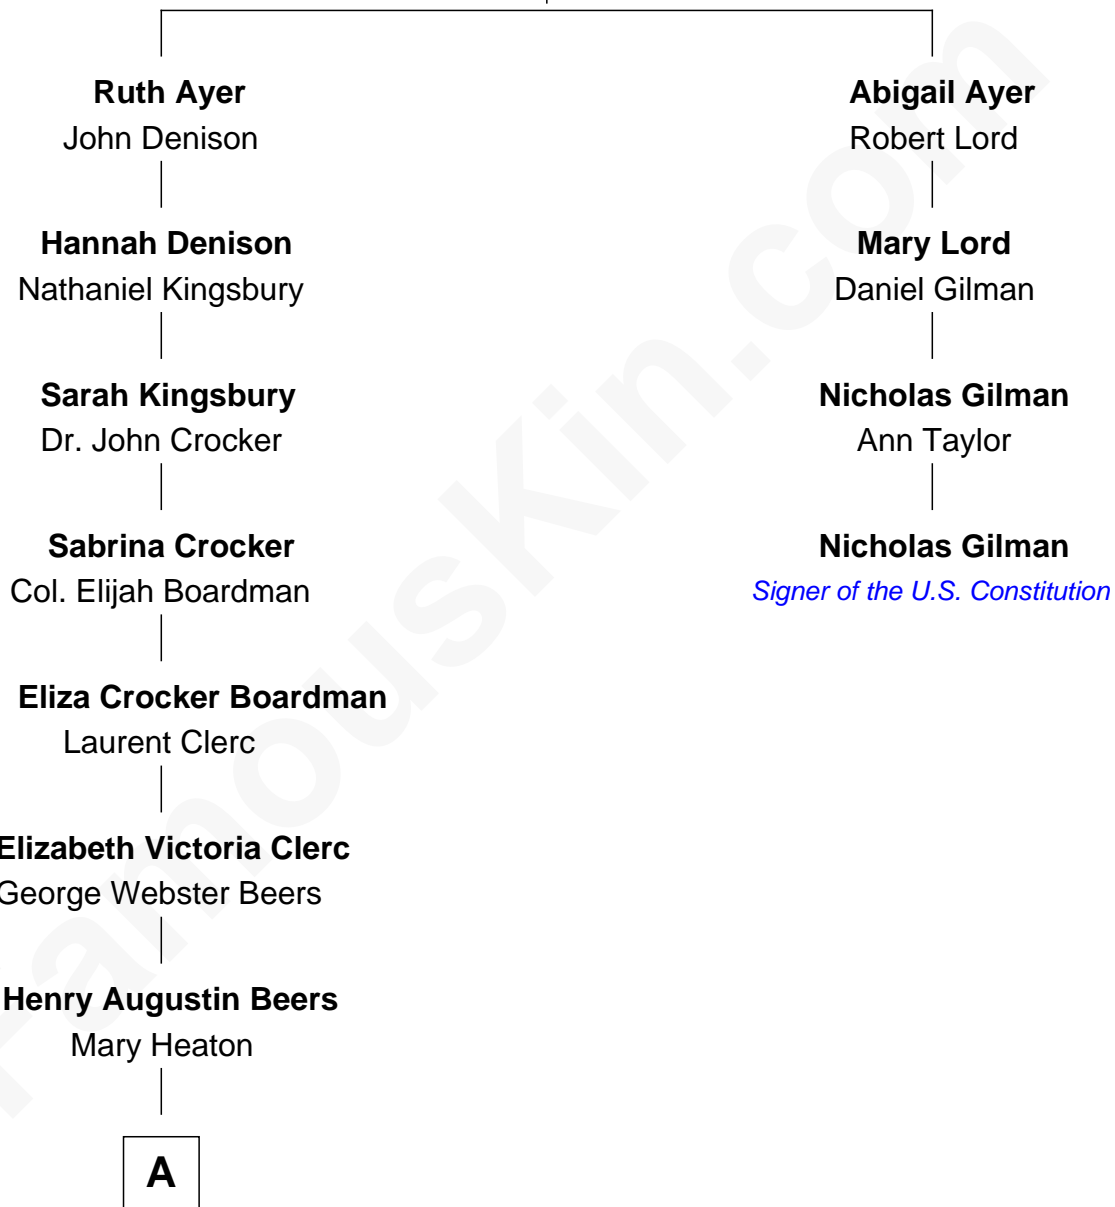

# FamousKin.com Relationship Chart of

**James Spader**

*TV and Movie Actor*

3rd cousin 6 times removed of

**Nicholas Gilman**

*Signer of the U.S. Constitution*

**Peter Ayer**  
Hannah Allen

**A**

—  
**Mary Heaton Beers**  
Vanderbilt Reginald Spader

—  
**Stoddard Greenwood Spader**  
Jean Fraser

—  
**James Spader**  
*TV and Movie Actor*

FamousKin.com