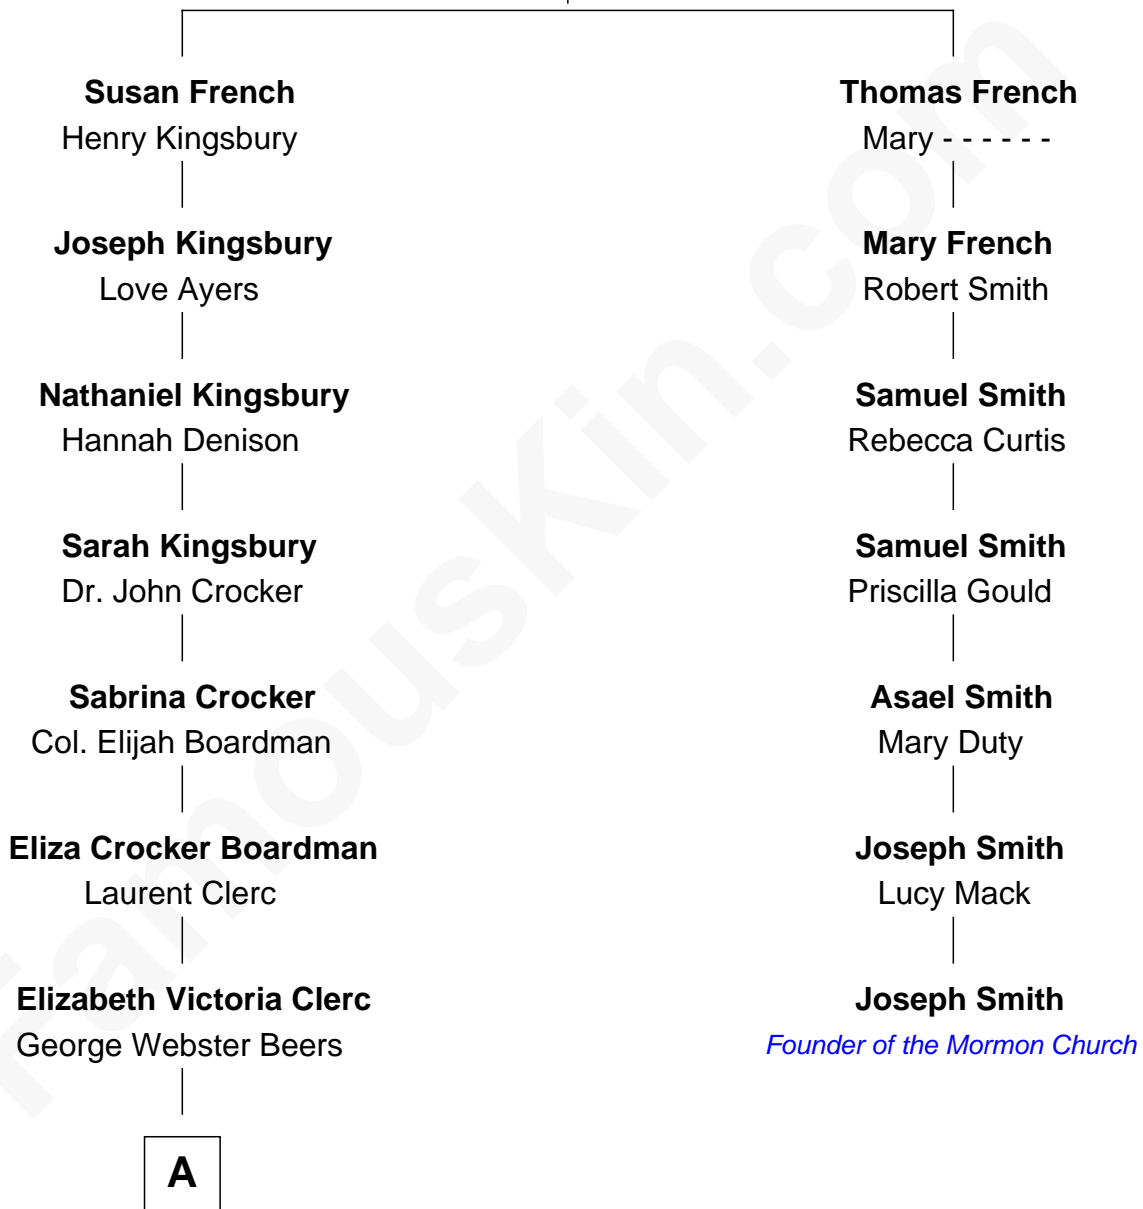

# FamousKin.com Relationship Chart of

**James Spader**

*TV and Movie Actor*

6th cousin 4 times removed of

**Joseph Smith**

*Founder of the Mormon Church*

**Thomas French**  
Susan Riddlesdale

FamousKin.com