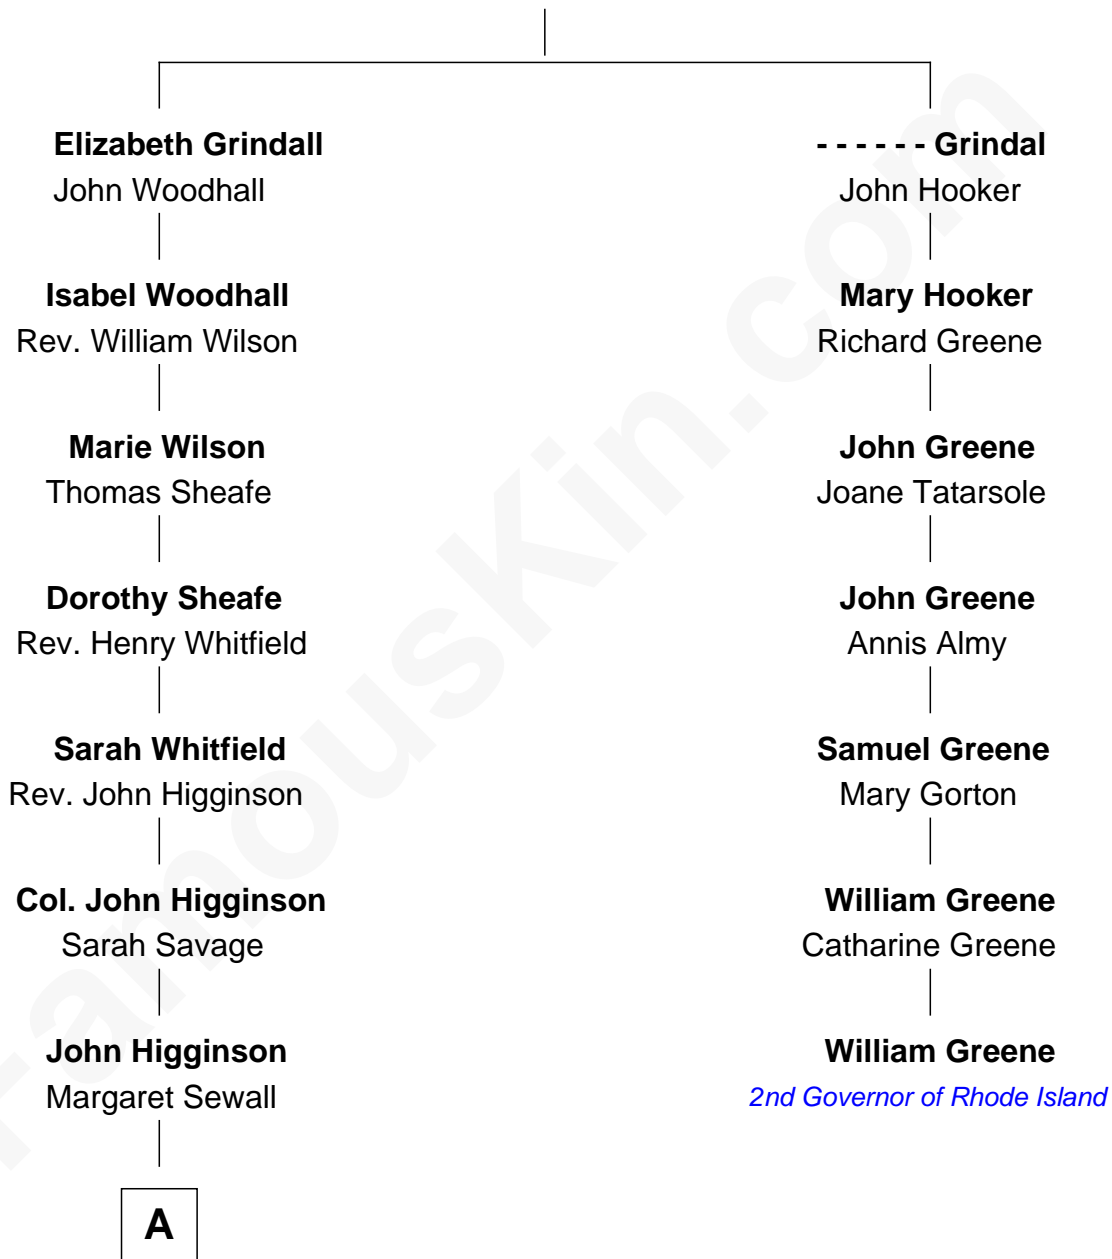

FamousKin.com Relationship Chart of

James Spader

TV and Movie Actor

6th cousin 8 times removed of

William Greene

2nd Governor of Rhode Island

William Grindall

A

—
Stephen Higginson

Elizabeth Cabot

—
Stephen Higginson

Elizabeth Perkins

—
James Perkins Higginson

Martha Hubbard Babcock

—
Sarah Rhea Higginson

William Ingersoll Bowditch

—
Frederic Channing Bowditch

Elizabeth Thompson Forster

—
Elizabeth Higginson Bowditch

James Randall Fraser

—
Jean Fraser

Stoddard Greenwood Spader

—
James Spader

TV and Movie Actor