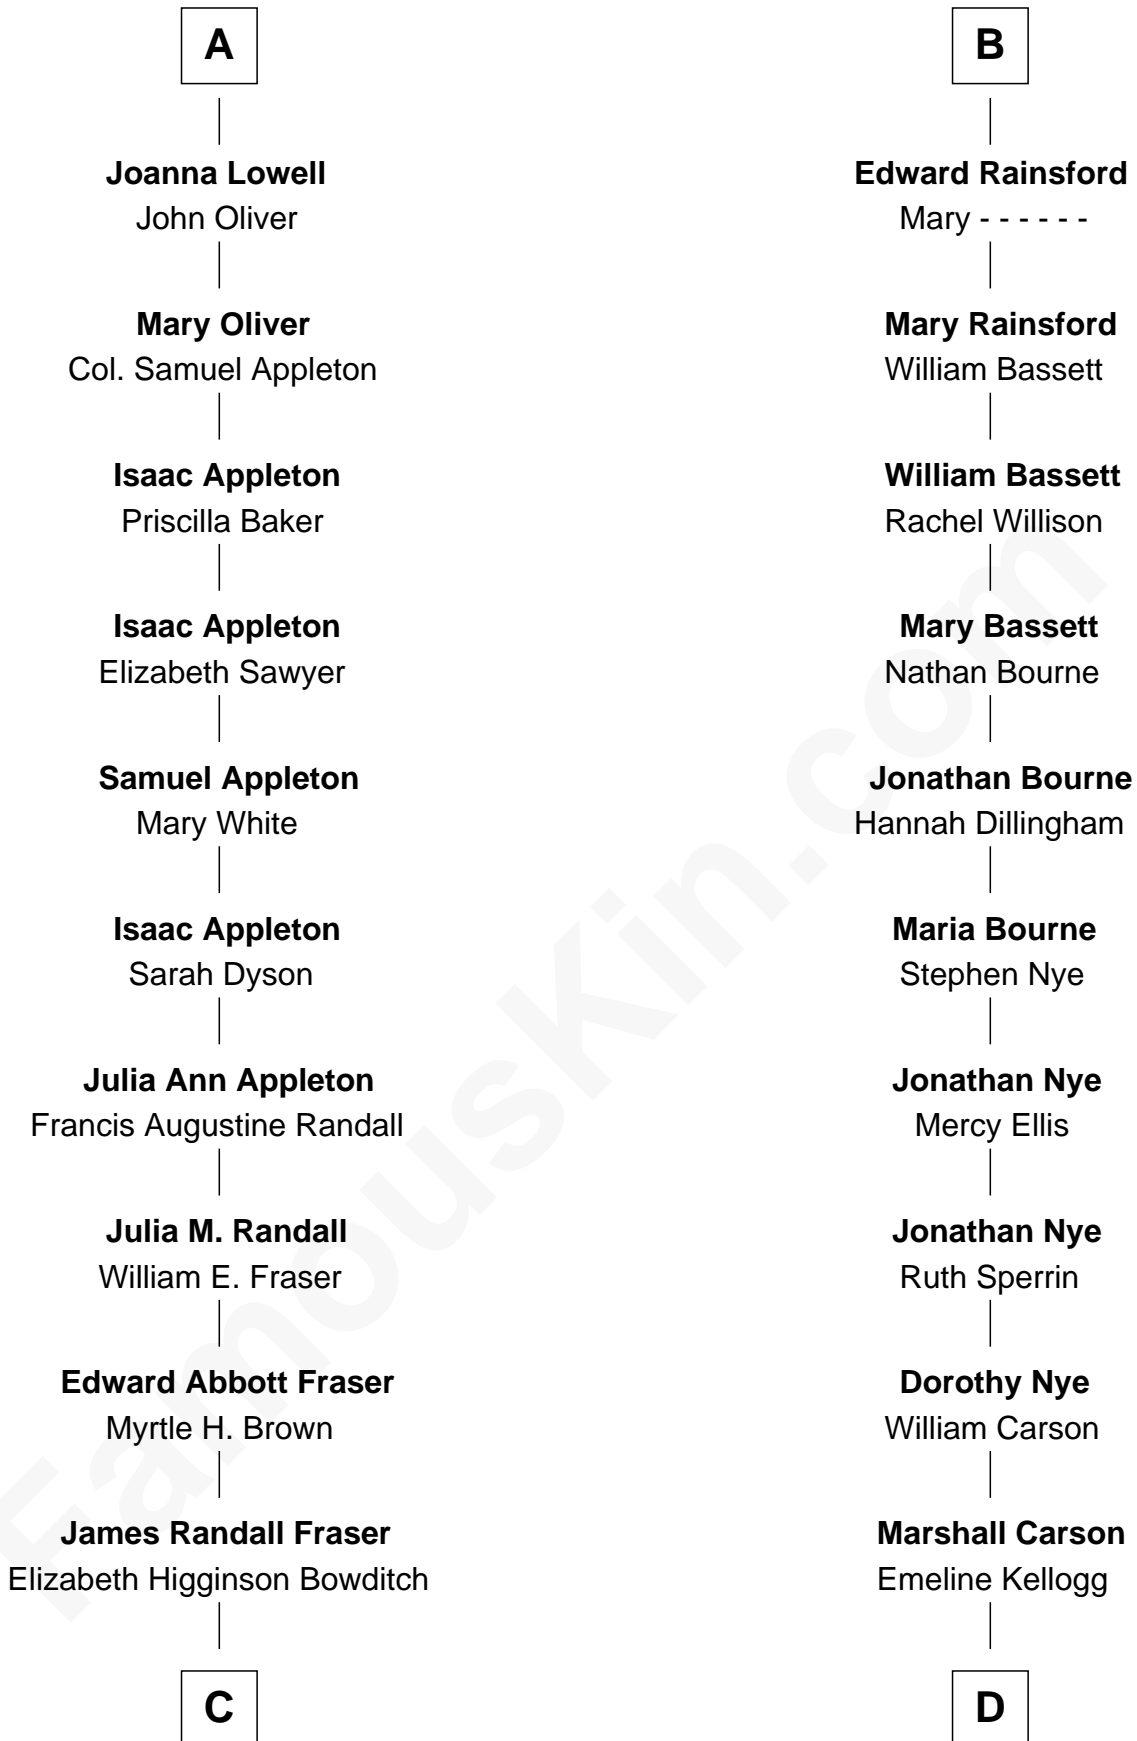

## Relationship Chart of

**James Spader**

*TV and Movie Actor*

18th cousin 1 time removed of

**Johnny Carson**

*TV Host - "The Tonight Show"*

**Sir Walter Hungerford**

Katherine Peverell

**Elizabeth Yorke**

Edmund Percival

**Christian Percival**

Richard Lowle

**Percival Lowell**

Rebecca - - - - -

**A**

**Sir Robert Hungerford**

Margaret Botreaux

**Eleanor Hungerford**

Sir John White

**Robert White**

Margaret Gainsford

**Margaret White**

John Kirton

**Stephen Kirton**

Margaret Offley

**Thomas Kirton**

Mary Sadler

**Mary Kirton**

Robert Rainsford

**B**

**C**

**Jean Fraser**  
Stoddard Greenwood Spader