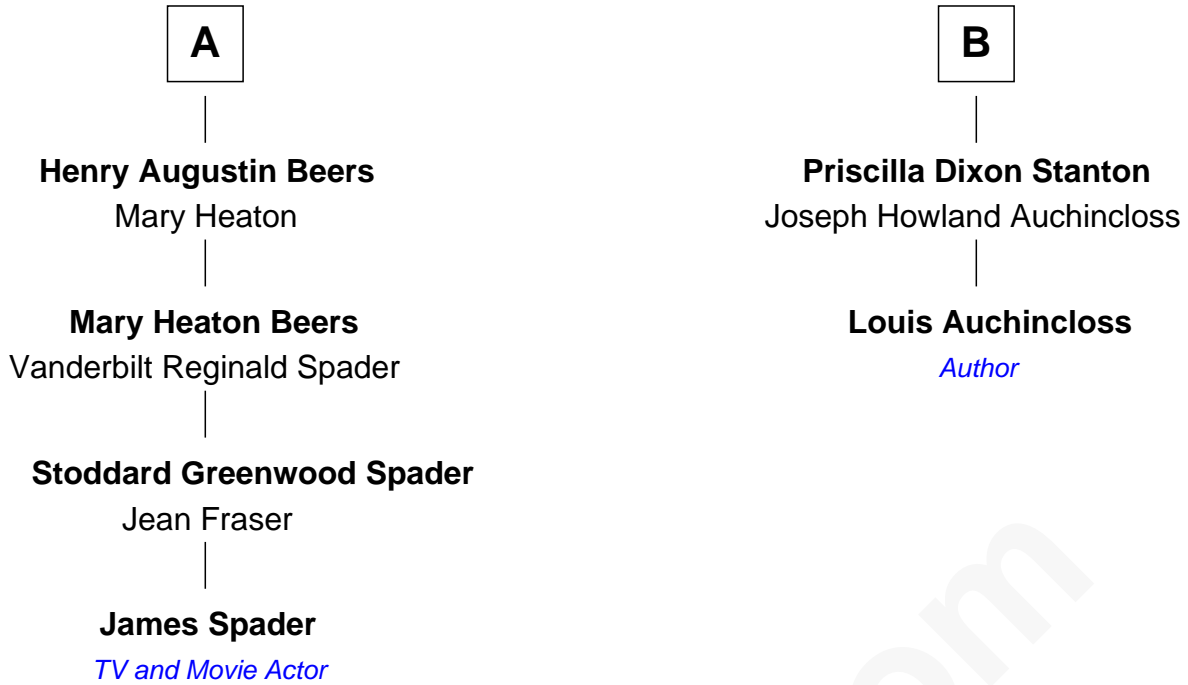

# FamousKin.com Relationship Chart of

**James Spader**

*TV and Movie Actor*

8th cousin 2 times removed of

**Louis Auchincloss**

*Author*

**Thomas Minor**  
Grace Palmer

**John Minor**  
Elizabeth Booth

**Elizabeth Minor**  
Zechariah Walker

**Mary Walker**  
Joseph Judson

**Elizabeth Judson**  
Seth Preston

**Elizabeth Preston**  
Josiah Beers

**Seth Preston Beers**  
Belinda Webster

**George Webster Beers**  
Elizabeth Victoria Clerc

**A**

**Dr. Joseph Minor**  
Mary Avery

**Prudence Minor**  
Joseph Denison

**Joseph Denison**  
Bridget Noyes

**Amos Denison**  
Hannah Elizabeth Williams

**Hannah Elizabeth Denison**  
Ephraim Williams

**Hannah Elizabeth Williams**  
Courtlandt Palmer Dixon

**Pauline Williams Dixon**  
Louis Lee Stanton

**B**

FamousKin.com