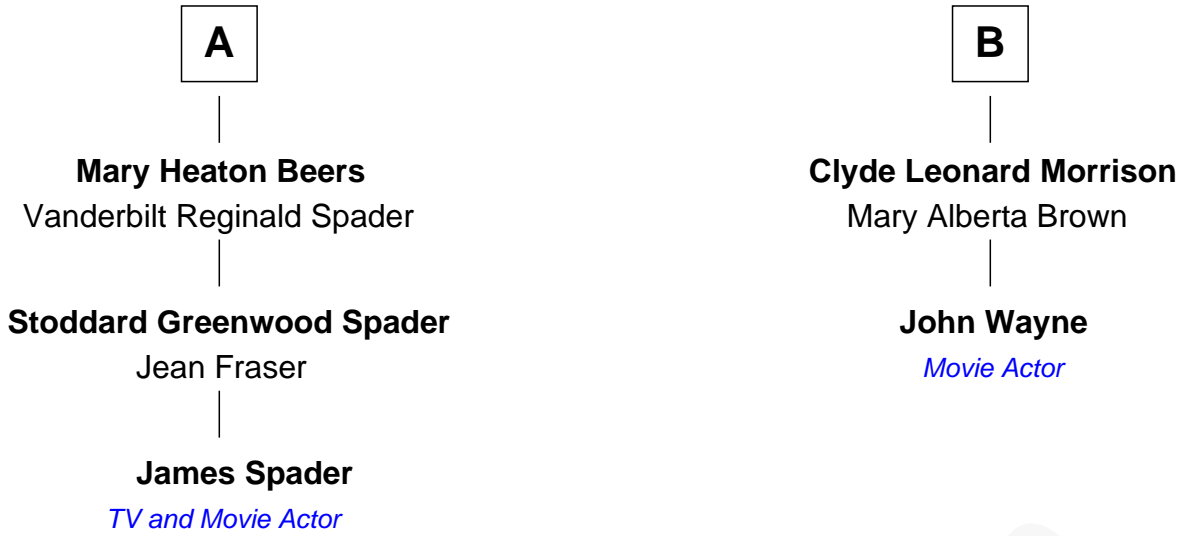

# FamousKin.com Relationship Chart of

**James Spader**

*TV and Movie Actor*

8th cousin 1 time removed of

**John Wayne**

*Movie Actor*

**Ezekiel Buck**  
Rachel Andrews

**Comfort Buck**  
Jacob Griswold

**Eunice Griswold**  
Solomon Buell

**Salmon Buell**  
Margaret Catlin

**Anne Buell**  
Reuben Webster

**Belinda Webster**  
Seth Preston Beers

**George Webster Beers**  
Elizabeth Victoria Clerc

**Henry Augustin Beers**  
Mary Heaton

**A**

**Jonathan Buck**  
Mary Andrews

**Joseph Buck**  
Annis Gould

**Isaac Buck**  
Elizabeth - - - - -

**William Buck**  
Elizabeth Murray

**Murray Buck**  
Polly Thorp

**Abigail Buck**  
Henry Charles Parsons

**Wealthy Chase Parsons**  
Marion Mitchell Morrison

**B**

FamousKin.com