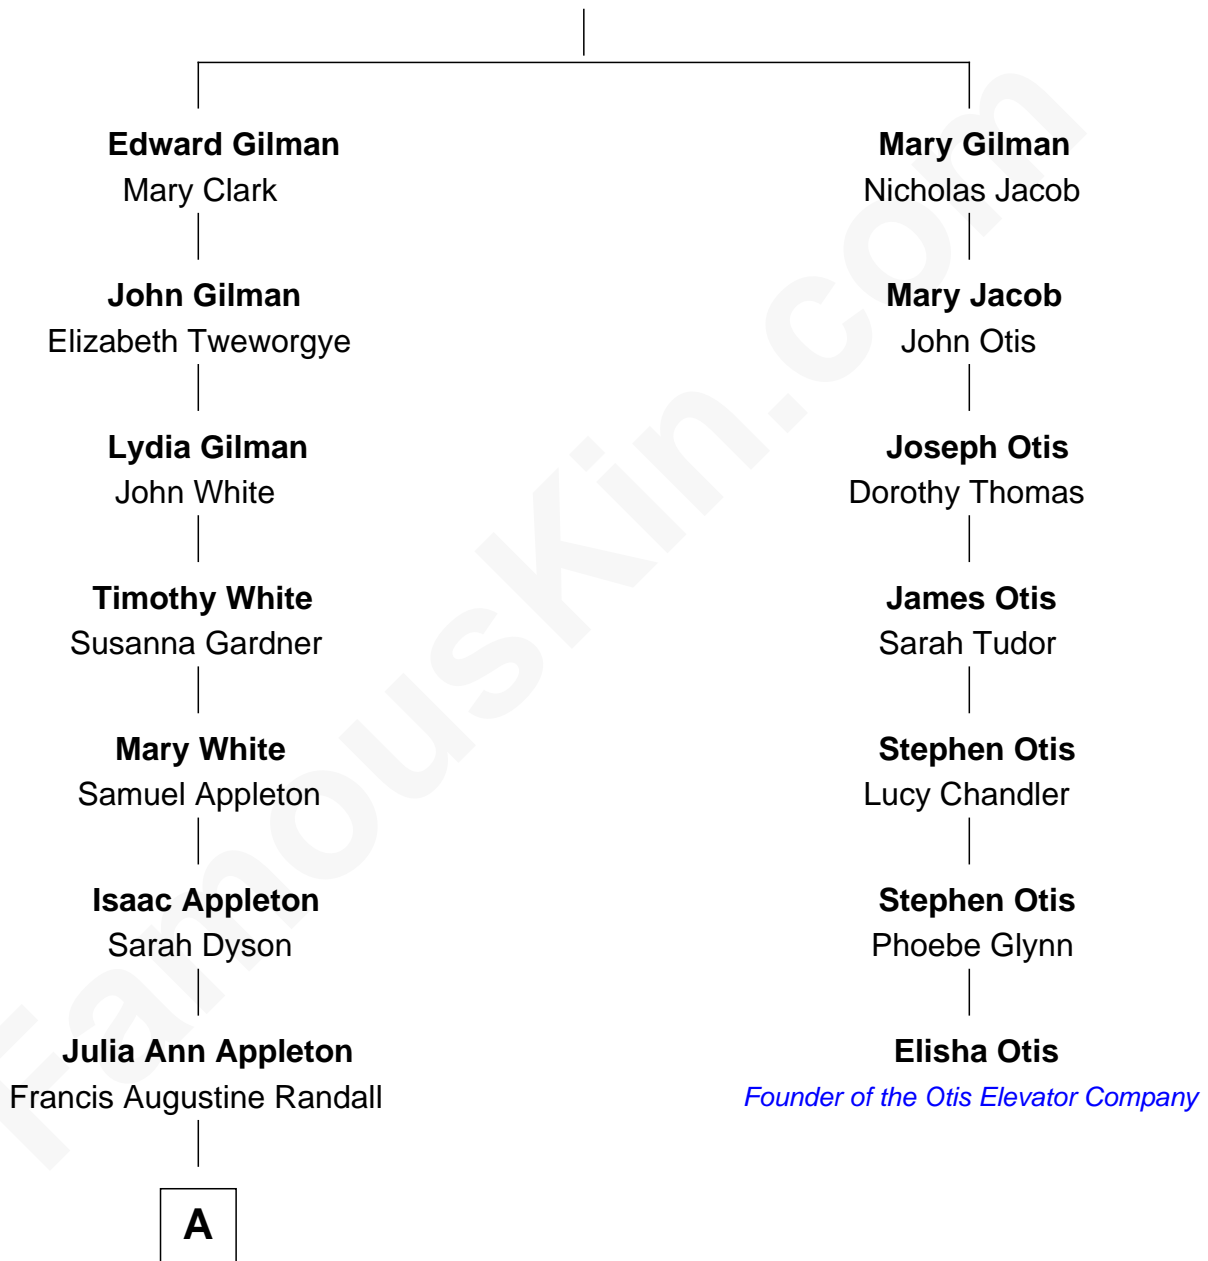

FamousKin.com Relationship Chart of

James Spader

TV and Movie Actor

6th cousin 5 times removed of

Elisha Otis

Founder of the Otis Elevator Company

Edward Gilman

A

—
Julia M. Randall

William E. Fraser

—
Edward Abbott Fraser

Myrtle H. Brown

—
James Randall Fraser

Elizabeth Higginson Bowditch

—
Jean Fraser

Stoddard Greenwood Spader