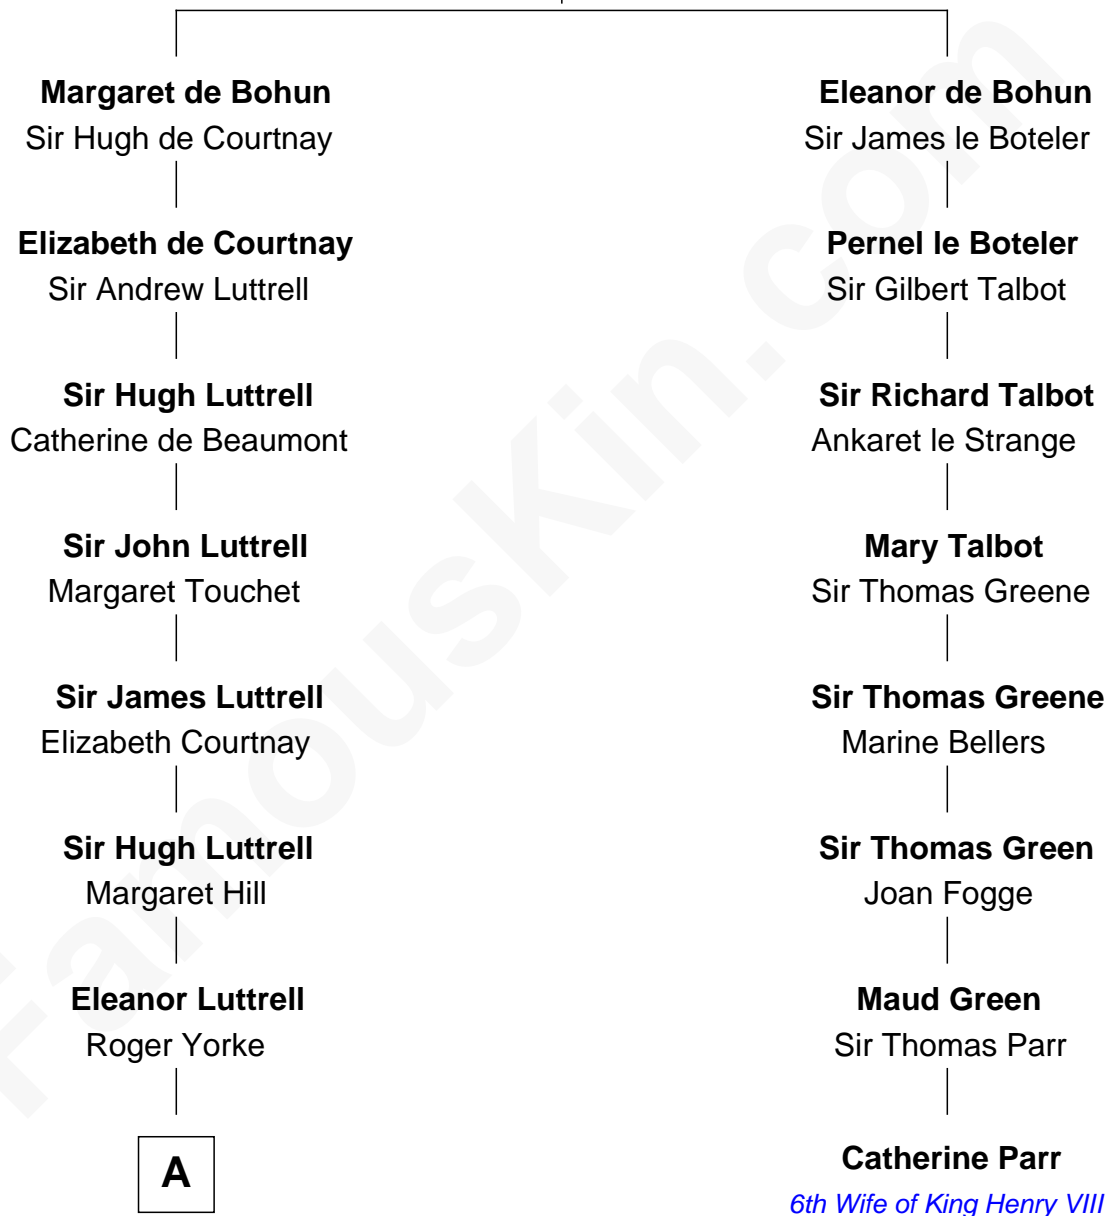

FamousKin.com Relationship Chart of

James Spader

TV and Movie Actor

7th cousin 14 times removed of

Catherine Parr

6th Wife of King Henry VIII

Humphrey de Bohun

Elizabeth Plantagenet

B

Julia M. Randall

William E. Fraser

Edward Abbott Fraser

Myrtle H. Brown

James Randall Fraser

Elizabeth Higginson Bowditch

Jean Fraser