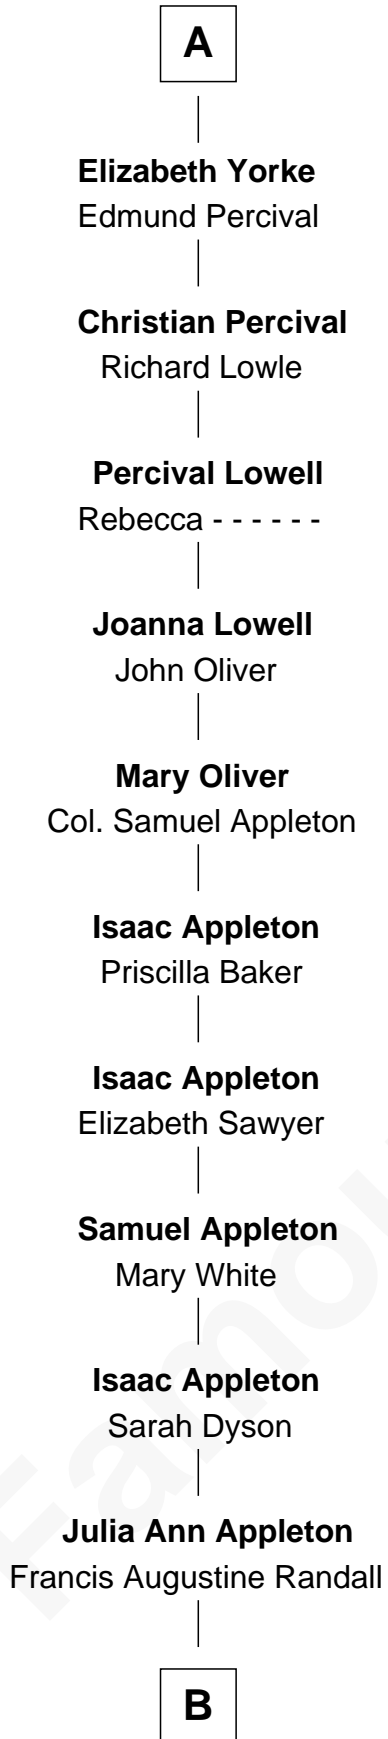

FamousKin.com Relationship Chart of

James Spader

TV and Movie Actor

7th cousin 14 times removed of

Catherine Parr

6th Wife of King Henry VIII

Humphrey de Bohun

Elizabeth Plantagenet

B

Julia M. Randall

William E. Fraser

Edward Abbott Fraser

Myrtle H. Brown

James Randall Fraser

Elizabeth Higginson Bowditch

Jean Fraser