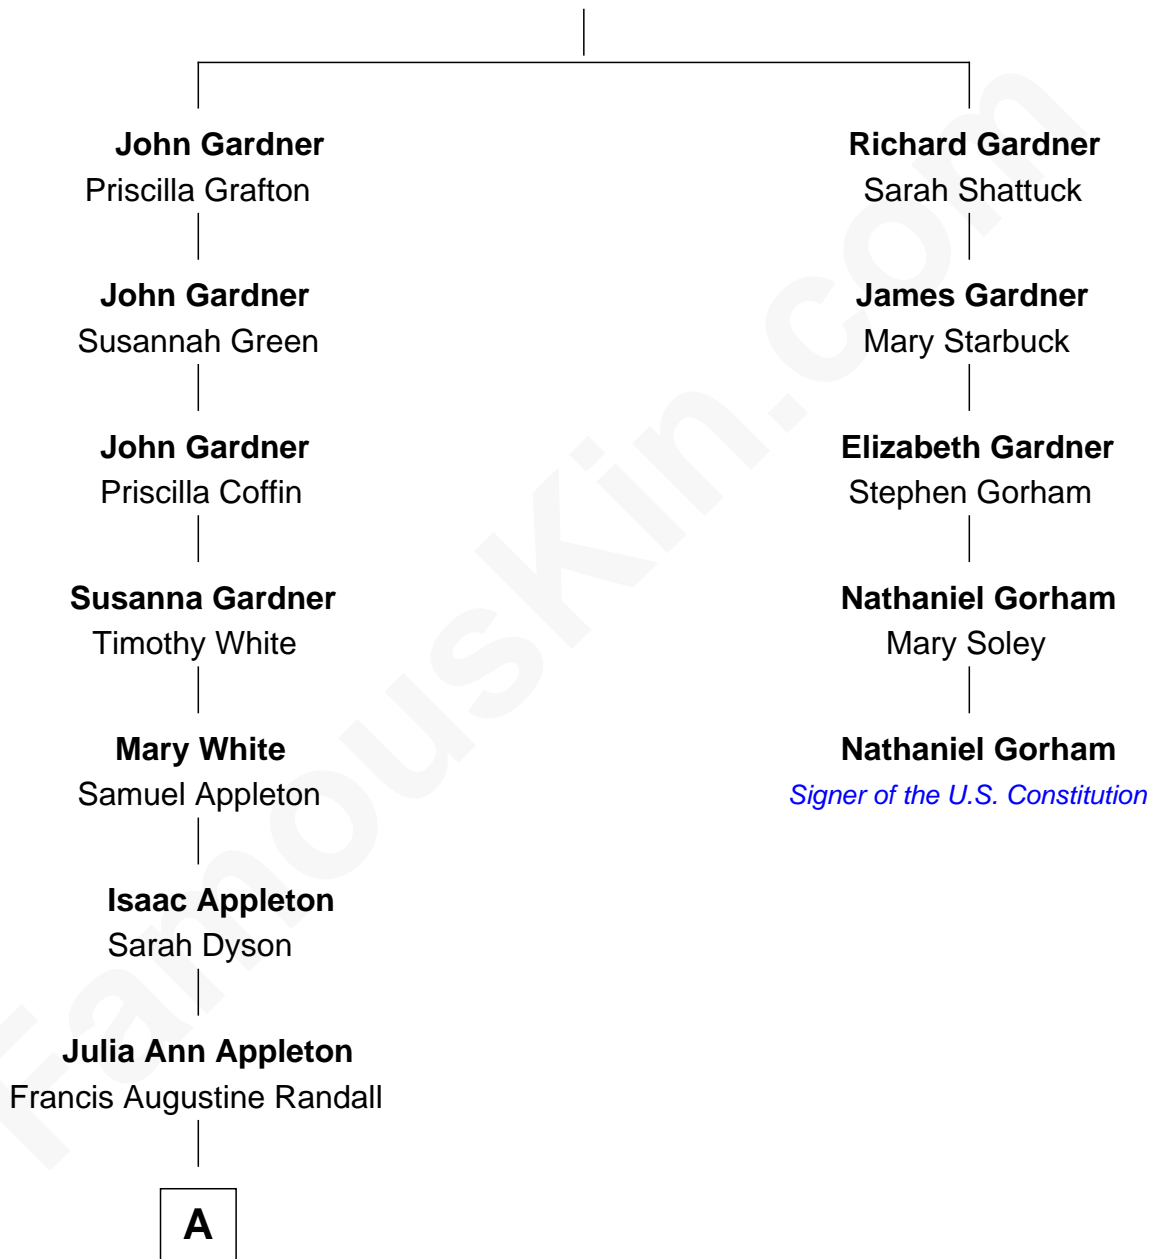

# FamousKin.com Relationship Chart of

**James Spader**

*TV and Movie Actor*

4th cousin 7 times removed of

**Nathaniel Gorham**

*Signer of the U.S. Constitution*

**Thomas Gardner**

**A**

—  
**Julia M. Randall**

William E. Fraser

—  
**Edward Abbott Fraser**

Myrtle H. Brown

—  
**James Randall Fraser**

Elizabeth Higginson Bowditch

—  
**Jean Fraser**

Stoddard Greenwood Spader

—  
**James Spader**

*TV and Movie Actor*