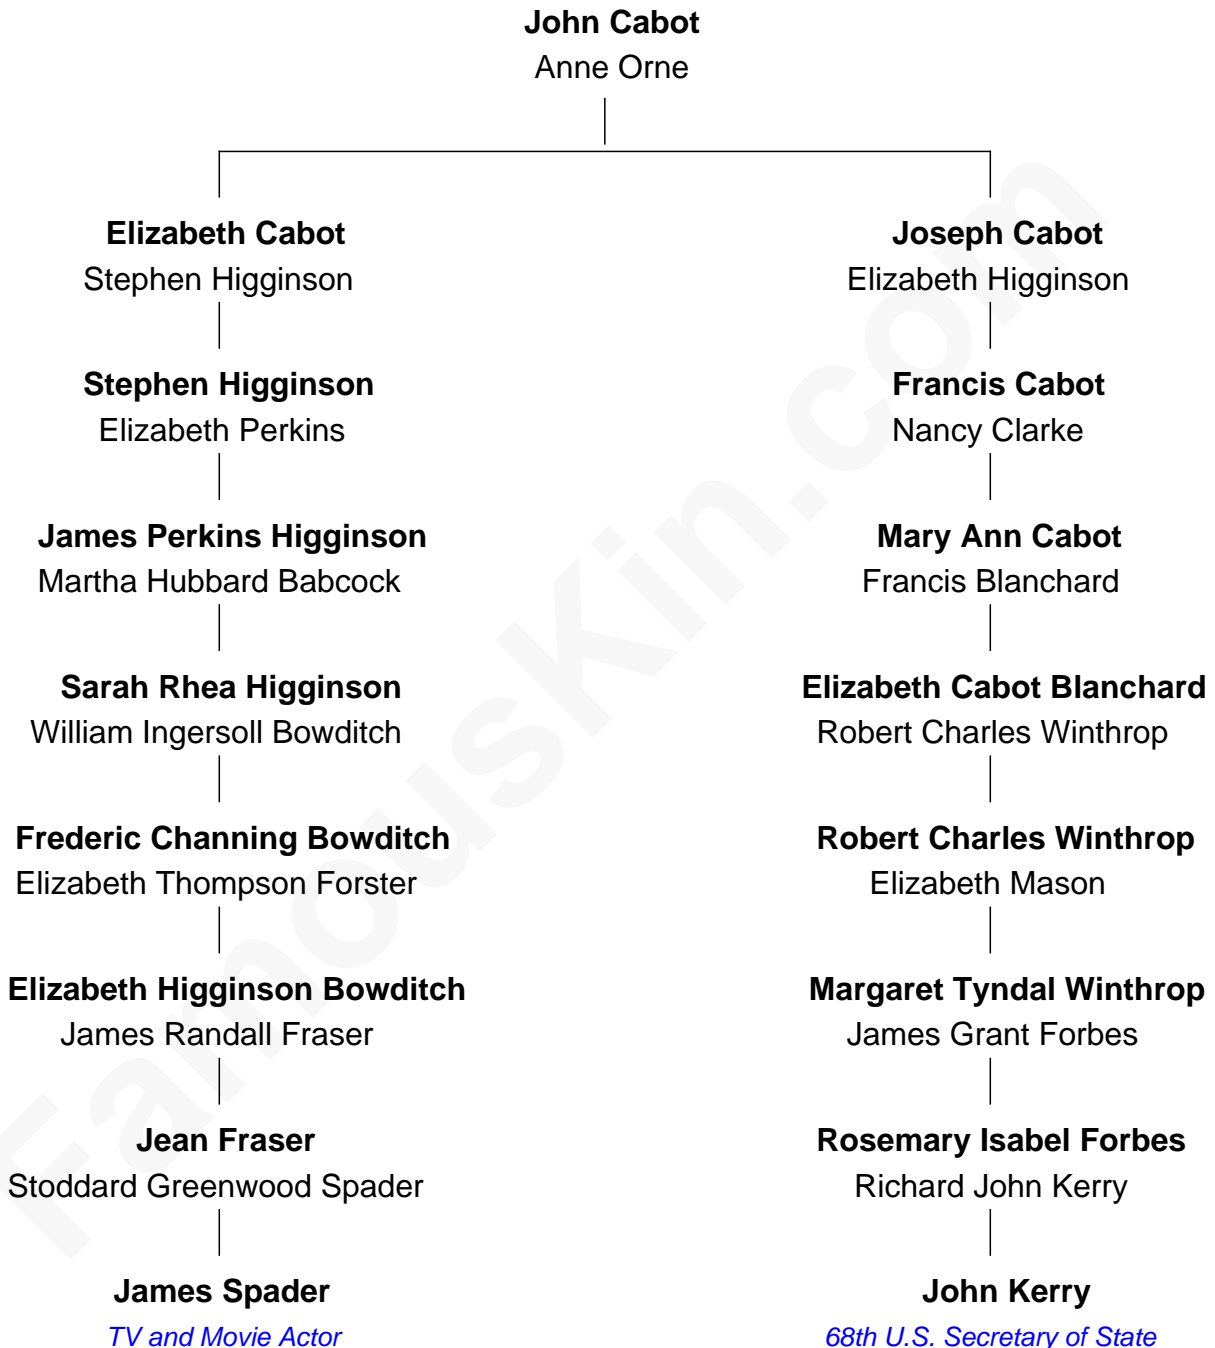

FamousKin.com Relationship Chart of

James Spader

TV and Movie Actor

7th cousin of

John Kerry

68th U.S. Secretary of State

James Spader photo by [Thibault](#) (CC BY-SA 2.0)