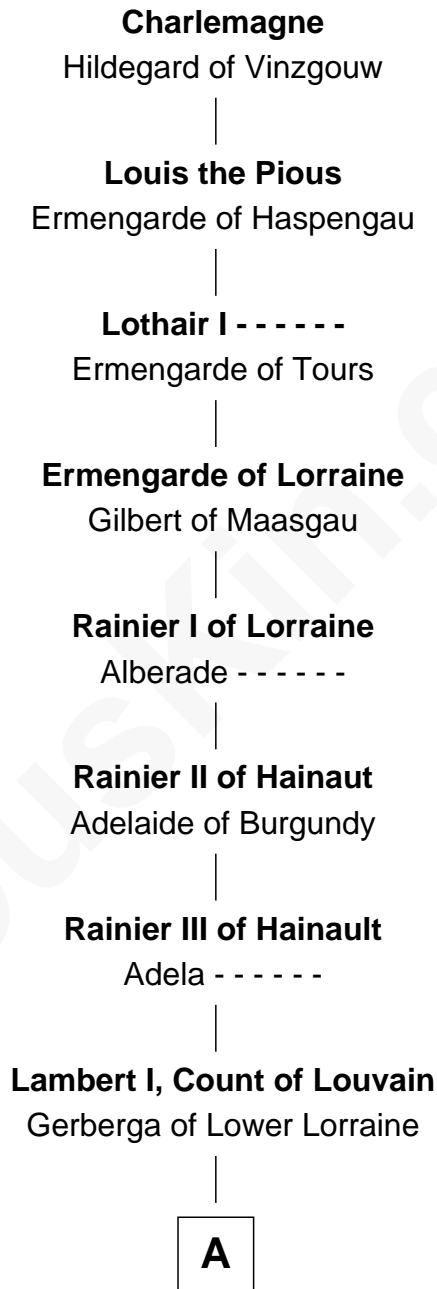

FamousKin.com Relationship Chart of

James Spader

TV and Movie Actor

35th Great-grandson of

Charlemagne

King of the Franks

A

Lambert II, Count of Louvain

Oda of Lorraine

Henry II, Count of Louvain

Adela of Orthen

Gottfried I, Count of Louvain

Ide de Chiny

Alice of Louvain

William d'Aubenev

William d'Aubenev