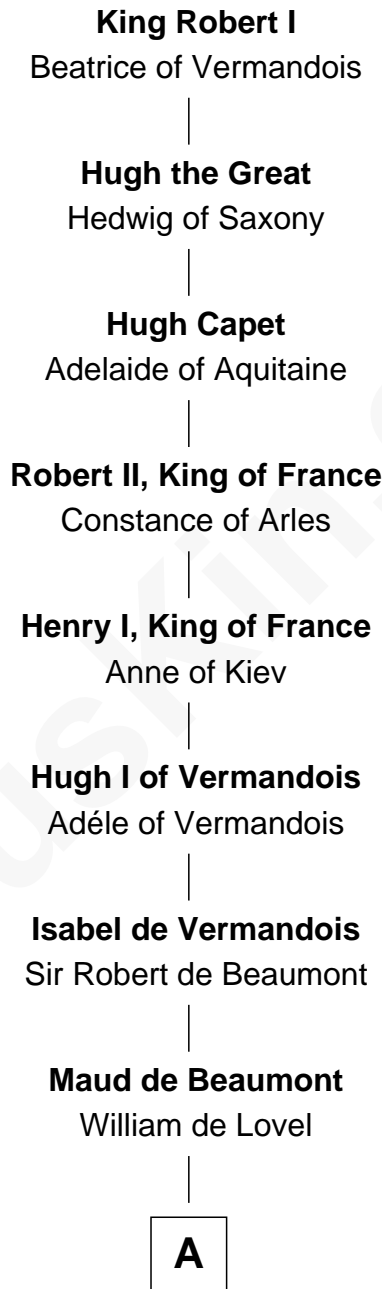

FamousKin.com Relationship Chart of

James Spader

TV and Movie Actor

31st Great-grandson of

King Robert I

King of France

C

—
Julia Ann Appleton

Francis Augustine Randall

—
Julia M. Randall

William E. Fraser

—
Edward Abbott Fraser

Myrtle H. Brown

—
James Randall Fraser

Elizabeth Higginson Bowditch

—
Jean Fraser