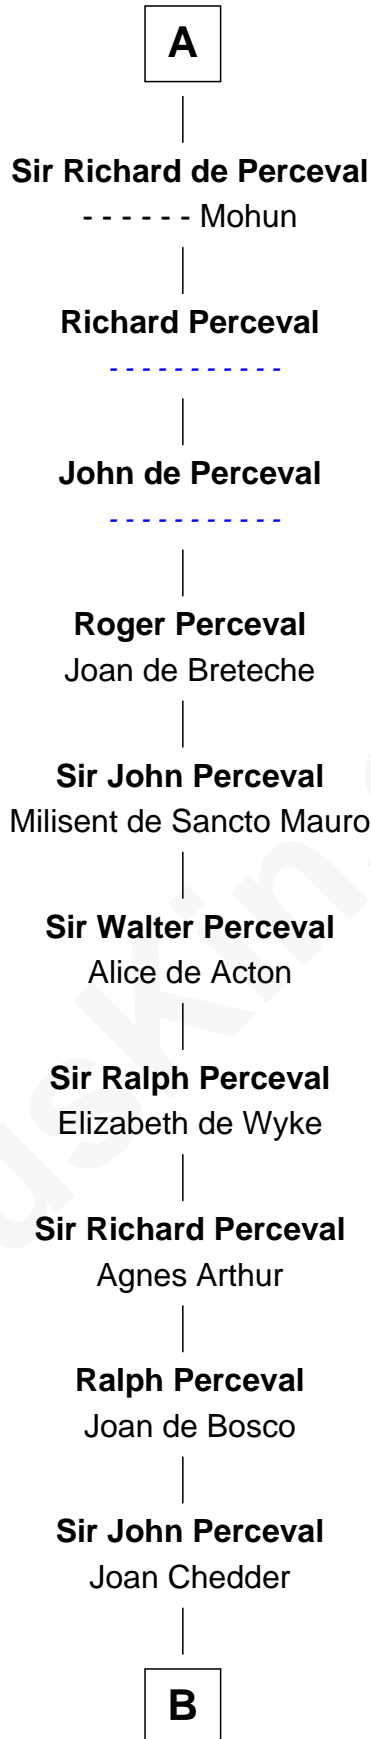

FamousKin.com Relationship Chart of

James Spader

TV and Movie Actor

31st Great-grandson of

King Robert I

King of France

C

—
Julia Ann Appleton

Francis Augustine Randall

—
Julia M. Randall

William E. Fraser

—
Edward Abbott Fraser

Myrtle H. Brown

—
James Randall Fraser

Elizabeth Higginson Bowditch

—
Jean Fraser