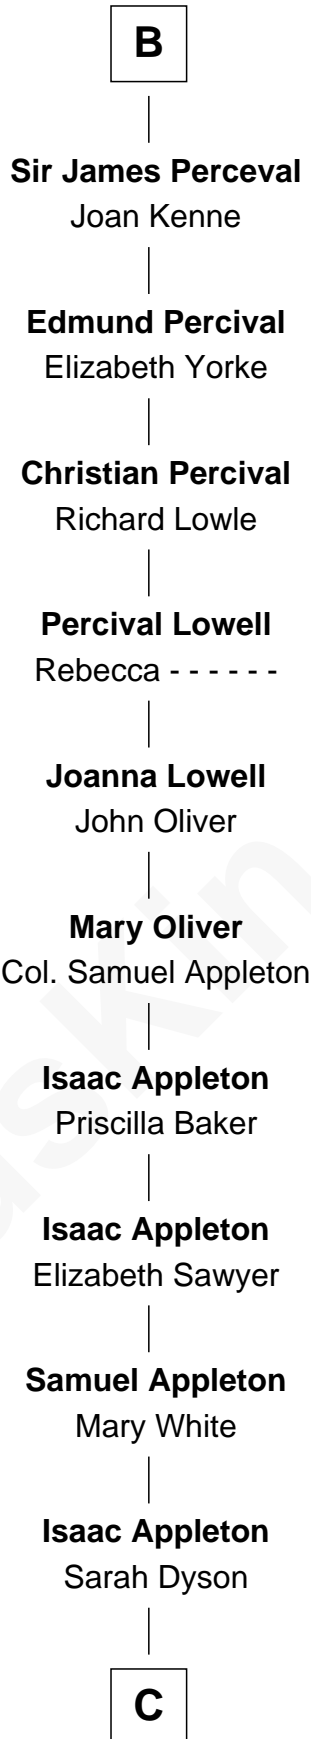

FamousKin.com Relationship Chart of

James Spader

TV and Movie Actor

31st Great-grandson of

King Robert I

King of France

C

—
Julia Ann Appleton

Francis Augustine Randall

—
Julia M. Randall

William E. Fraser

—
Edward Abbott Fraser

Myrtle H. Brown

—
James Randall Fraser

Elizabeth Higginson Bowditch

—
Jean Fraser