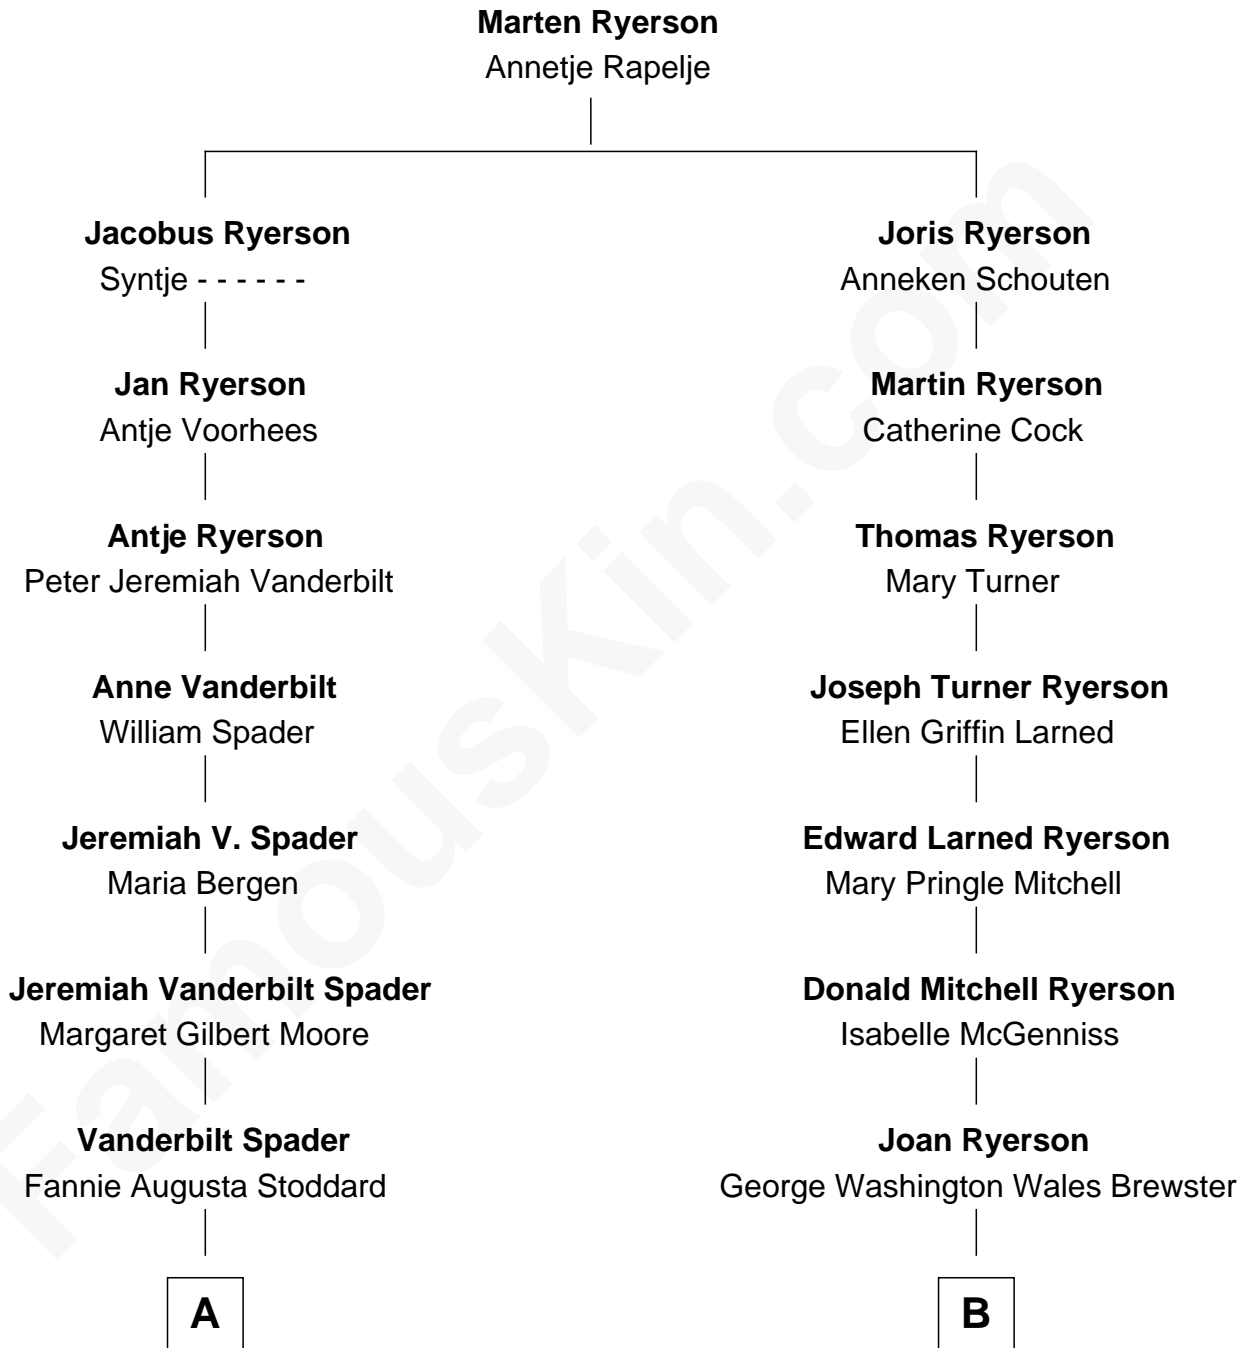

## Relationship Chart of

**James Spader**

*TV and Movie Actor*

8th cousin 1 time removed of

**Paget Brewster**

*TV Actress*

FamousKin.com