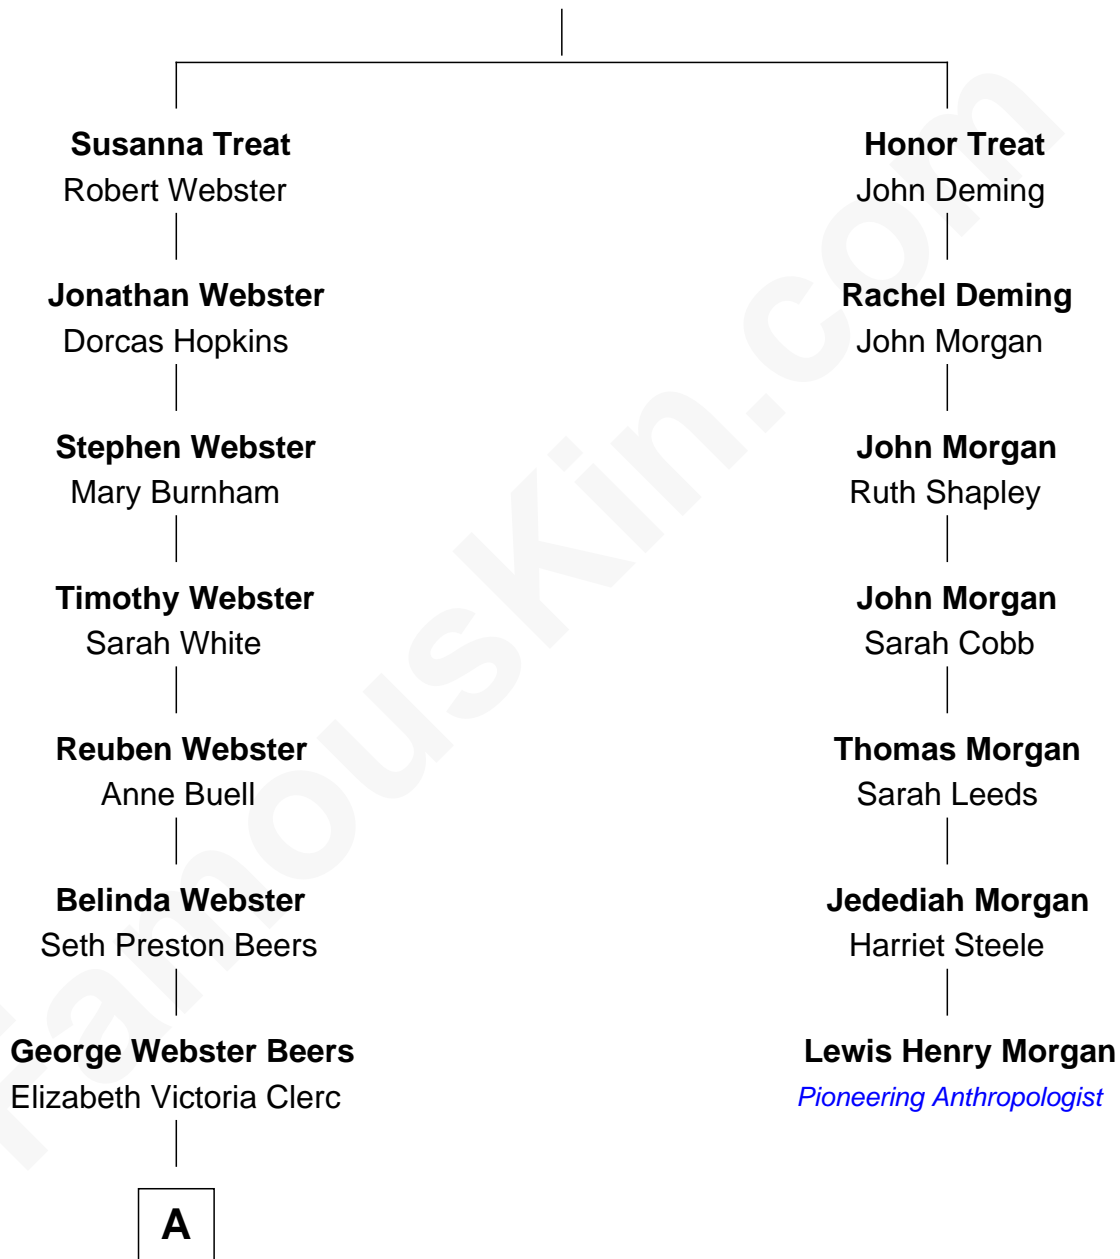

FamousKin.com Relationship Chart of

James Spader

TV and Movie Actor

6th cousin 4 times removed of

Lewis Henry Morgan

Pioneering Anthropologist

Richard Treat

Alice Gaylord

FamousKin.com