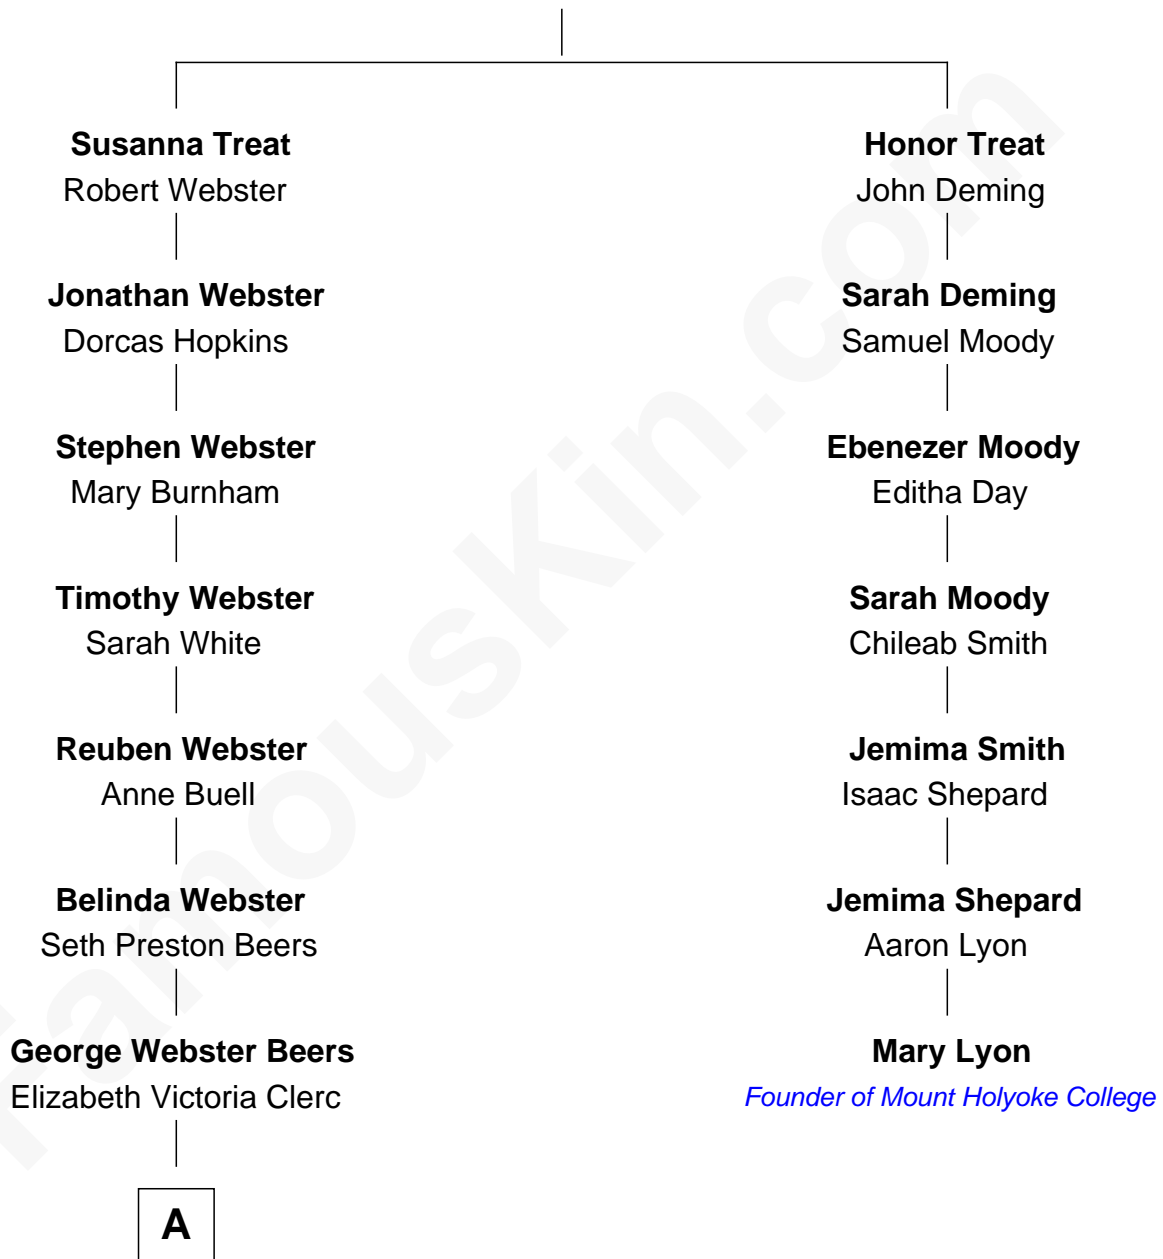

FamousKin.com Relationship Chart of

James Spader

TV and Movie Actor

6th cousin 4 times removed of

Mary Lyon

Founder of Mount Holyoke College

Richard Treat

Alice Gaylord

FamousKin.com