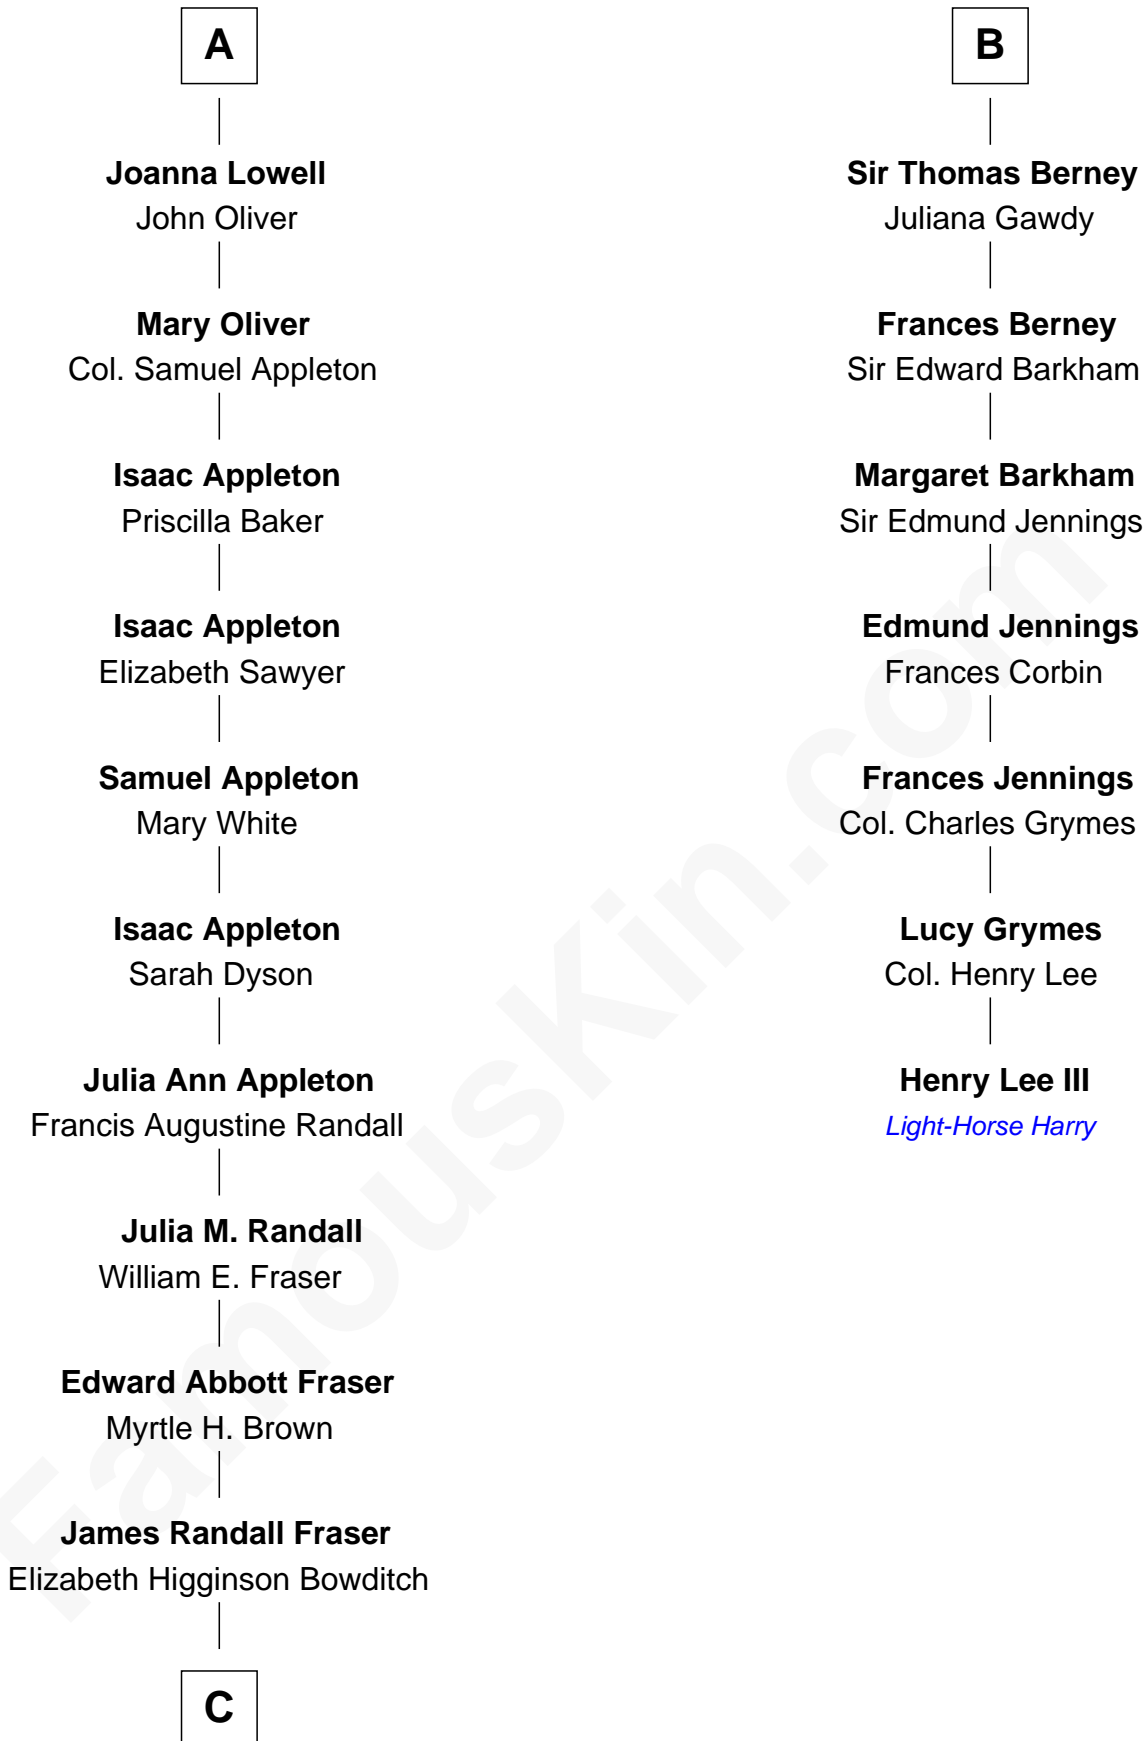

# FamousKin.com Relationship Chart of

**James Spader**

*TV and Movie Actor*

13th cousin 5 times removed of

**Henry Lee III**

*9th Governor of Virginia*

**Sir Hugh Luttrell**  
Catherine de Beaumont

**Sir John Luttrell**  
Margaret Touchet

**Sir James Luttrell**  
Elizabeth Courtney

**Sir Hugh Luttrell**  
Margaret Hill

**Eleanor Luttrell**  
Roger Yorke

**Elizabeth Yorke**  
Edmund Percival

**Christian Percival**  
Richard Lowle

**Percival Lowell**  
Rebecca - - - - -

**A**

**Elizabeth Luttrell**  
John Stratton

**Elizabeth Stratton**  
John Andrews

**Anne Andrews**  
Sir John Sulliard

**Anne Sulliard**  
Roger Appleton

**Henry Appleton**  
Margaret Roper

**Roger Appleton**  
Agnes Clarke

**Alice Appleton**  
Henry Berney

**B**

**C**

**Jean Fraser**  
Stoddard Greenwood Spader

**James Spader**  
*TV and Movie Actor*

FamousKin.com