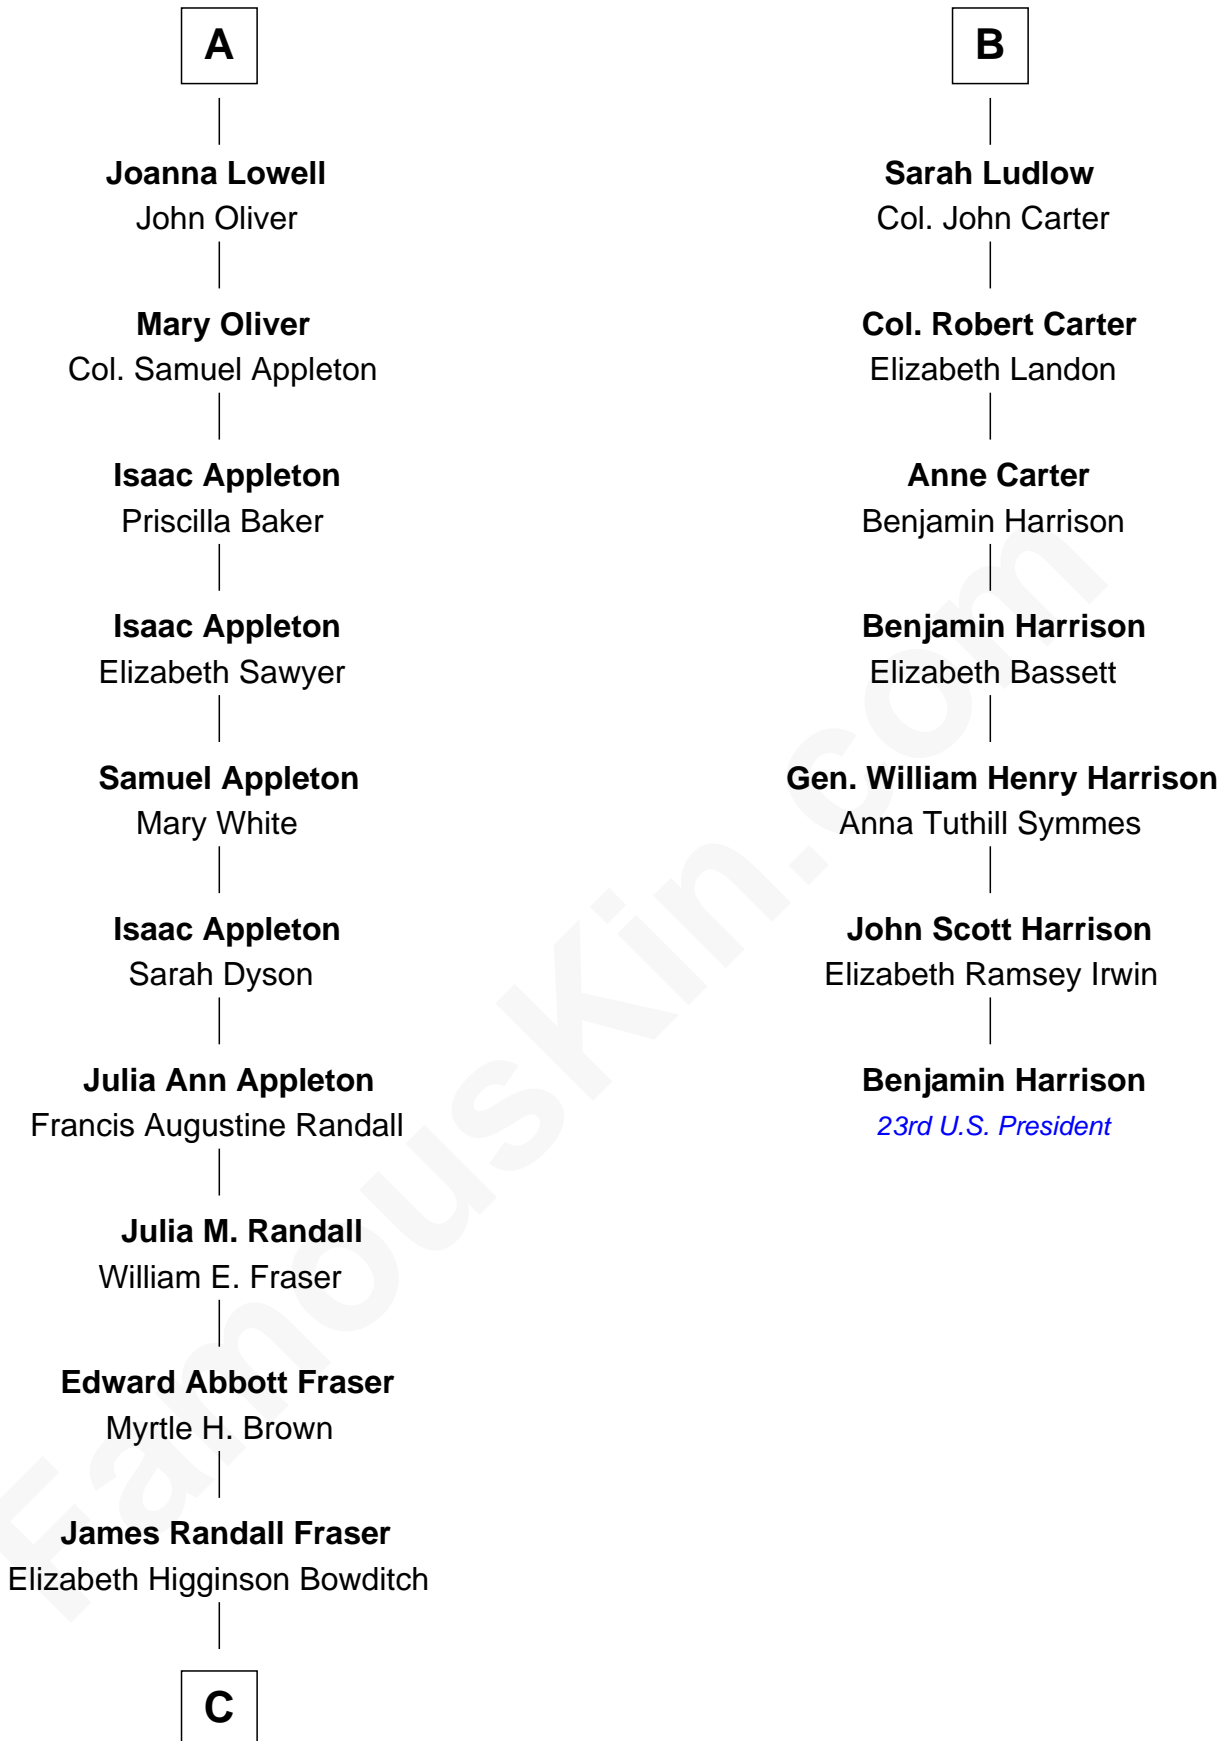

FamousKin.com Relationship Chart of

James Spader

TV and Movie Actor

13th cousin 5 times removed of

Benjamin Harrison

23rd U.S. President

Sir Hugh Luttrell
Catherine de Beaumont

Sir John Luttrell
Margaret Touchet

Elizabeth Stratton
John Andrews

Elizabeth Andrews
Sir Thomas de Windsor

Sir Andrews de Windsor
Elizabeth Blount

Edith Windsor
George Ludlow

Thomas Ludlow
Jane Pyle

Gabriel Ludlow
Phillis - - - - -

B

C