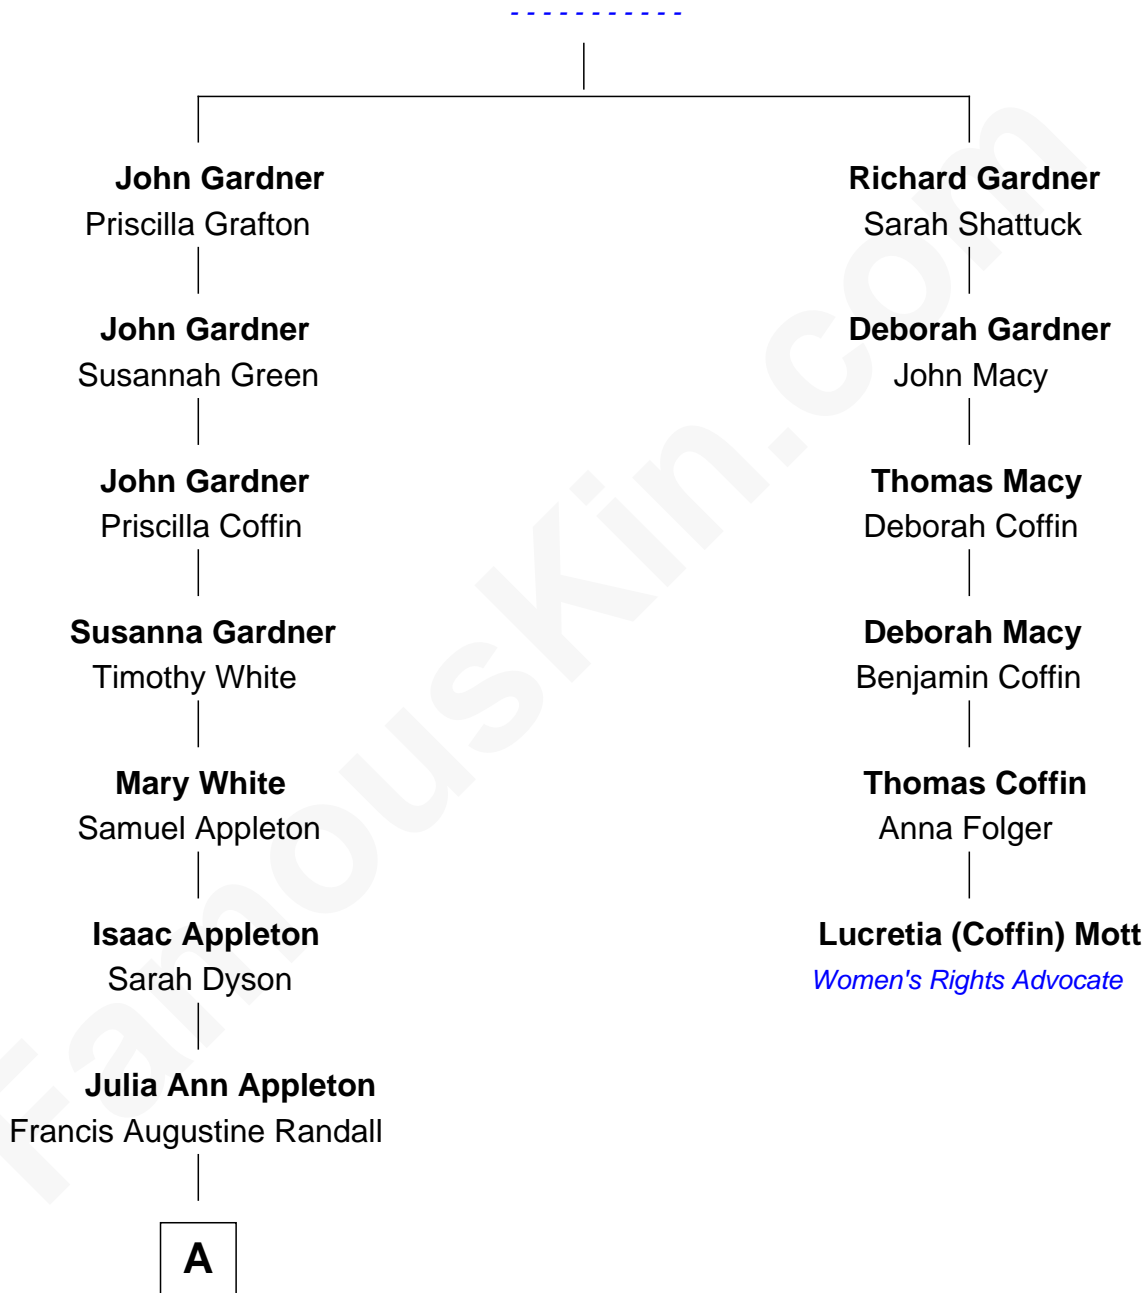

FamousKin.com Relationship Chart of

James Spader

TV and Movie Actor

5th cousin 6 times removed of

Lucretia (Coffin) Mott

Abolitionist and Women's Rights Advocate

Thomas Gardner

A

—
Julia M. Randall
William E. Fraser

—
Edward Abbott Fraser
Myrtle H. Brown

—
James Randall Fraser
Elizabeth Higginson Bowditch

—
Jean Fraser
Stoddard Greenwood Spader

—
James Spader
TV and Movie Actor