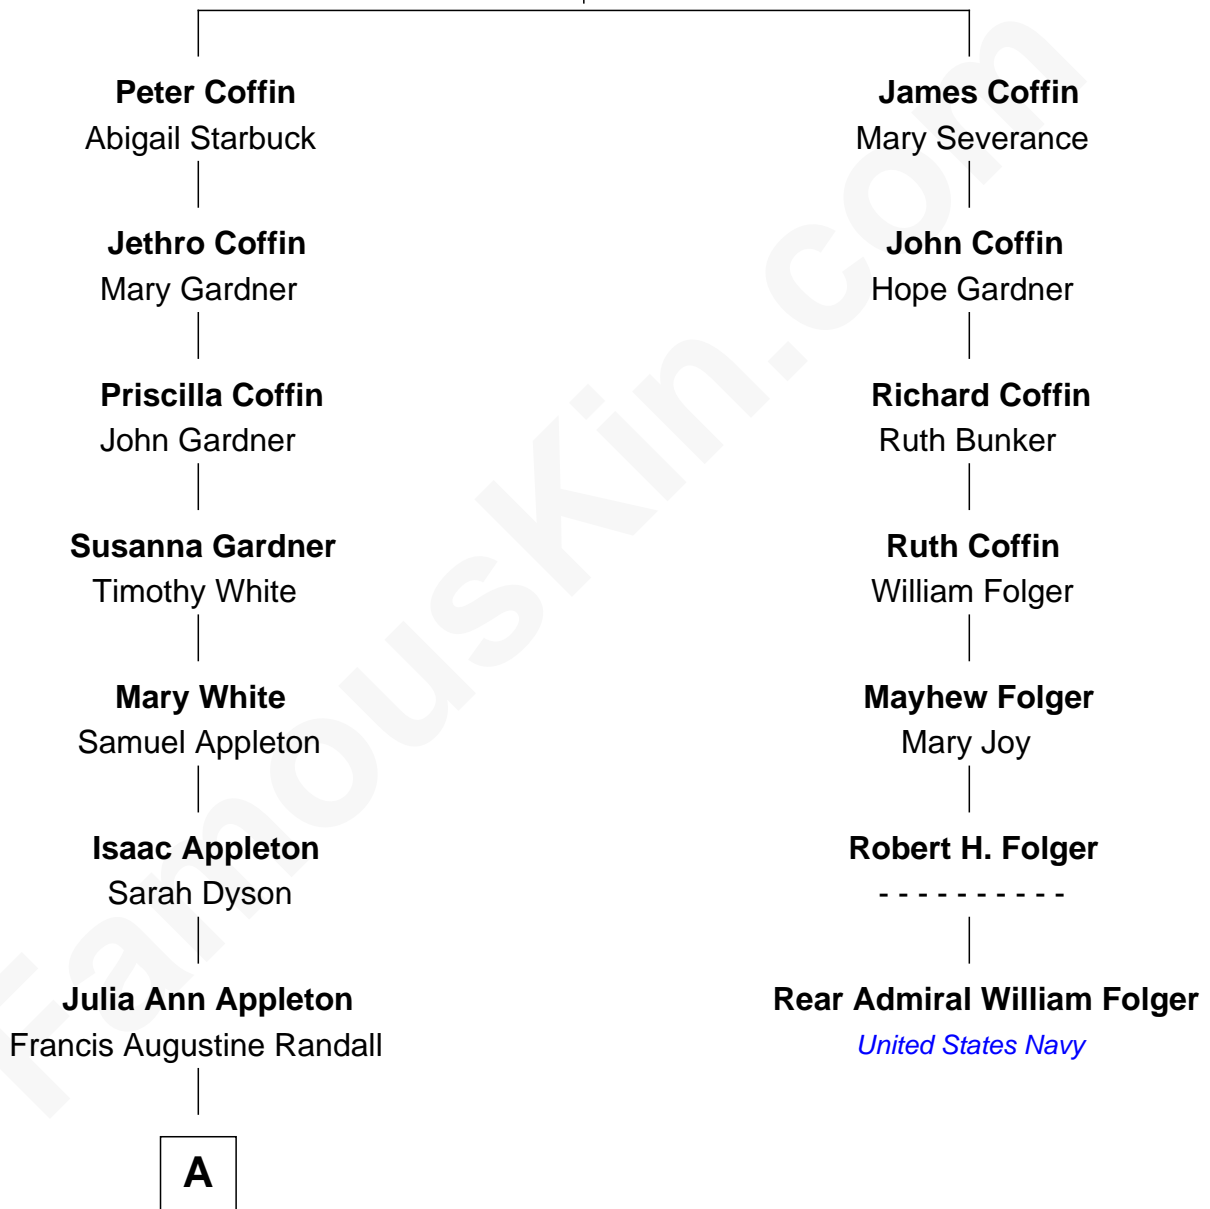

FamousKin.com Relationship Chart of

James Spader

TV and Movie Actor

6th cousin 5 times removed of

Rear Admiral William Folger

United States Navy

Tristram Coffin

Dionis Stevens

A

Julia M. Randall

William E. Fraser

Edward Abbott Fraser

Myrtle H. Brown

James Randall Fraser

Elizabeth Higginson Bowditch

Jean Fraser