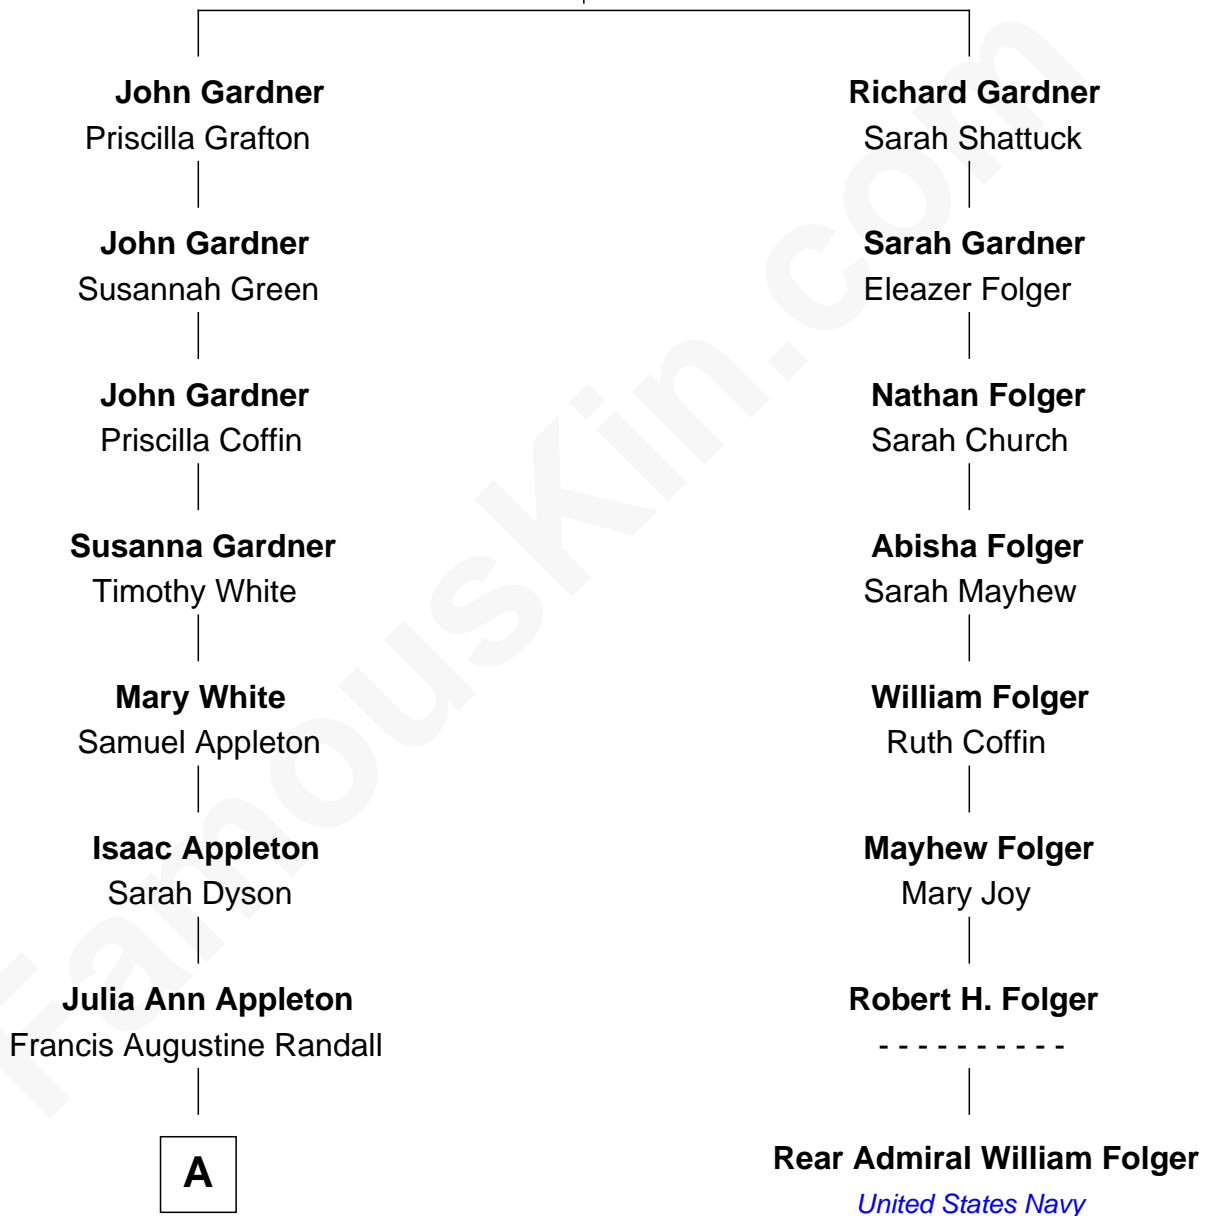

FamousKin.com Relationship Chart of

James Spader

TV and Movie Actor

7th cousin 4 times removed of

Rear Admiral William Folger

United States Navy

Thomas Gardner

A

Julia M. Randall

William E. Fraser

Edward Abbott Fraser

Myrtle H. Brown

James Randall Fraser

Elizabeth Higginson Bowditch

Jean Fraser

Stoddard Greenwood Spader