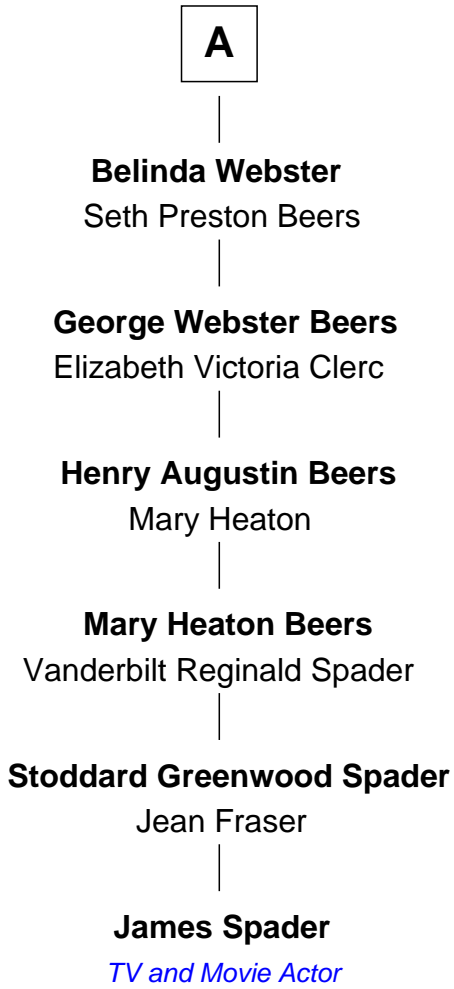

# FamousKin.com Relationship Chart of

**James Spader**

*TV and Movie Actor*

6th cousin 6 times removed of

**Harriet Beecher Stowe**

*Author of Uncle Tom's Cabin*

**Nathaniel Foote**  
Elizabeth Deming

**Mary Foote**  
John Stoddard

**Mary Stoddard**  
Joseph Wright

**Mary Wright**  
Jacob Griswold

**Jacob Griswold**  
Comfort Buck

**Eunice Griswold**  
Solomon Buell

**Salmon Buell**  
Margaret Catlin

**Anne Buell**  
Reuben Webster

**A**

**Nathaniel Foote**  
Elizabeth Smith

**Nathaniel Foote**  
Margaret Bliss

**Nathaniel Foote**  
Ann Clarke

**Daniel Foote**  
Margaret Parsons

**Eli Foote**  
Roxana Ward

**Roxana Foote**  
Rev. Dr. Lyman Beecher

**Harriet Beecher Stowe**  
*Author of Uncle Tom's Cabin*

FamousKin.com