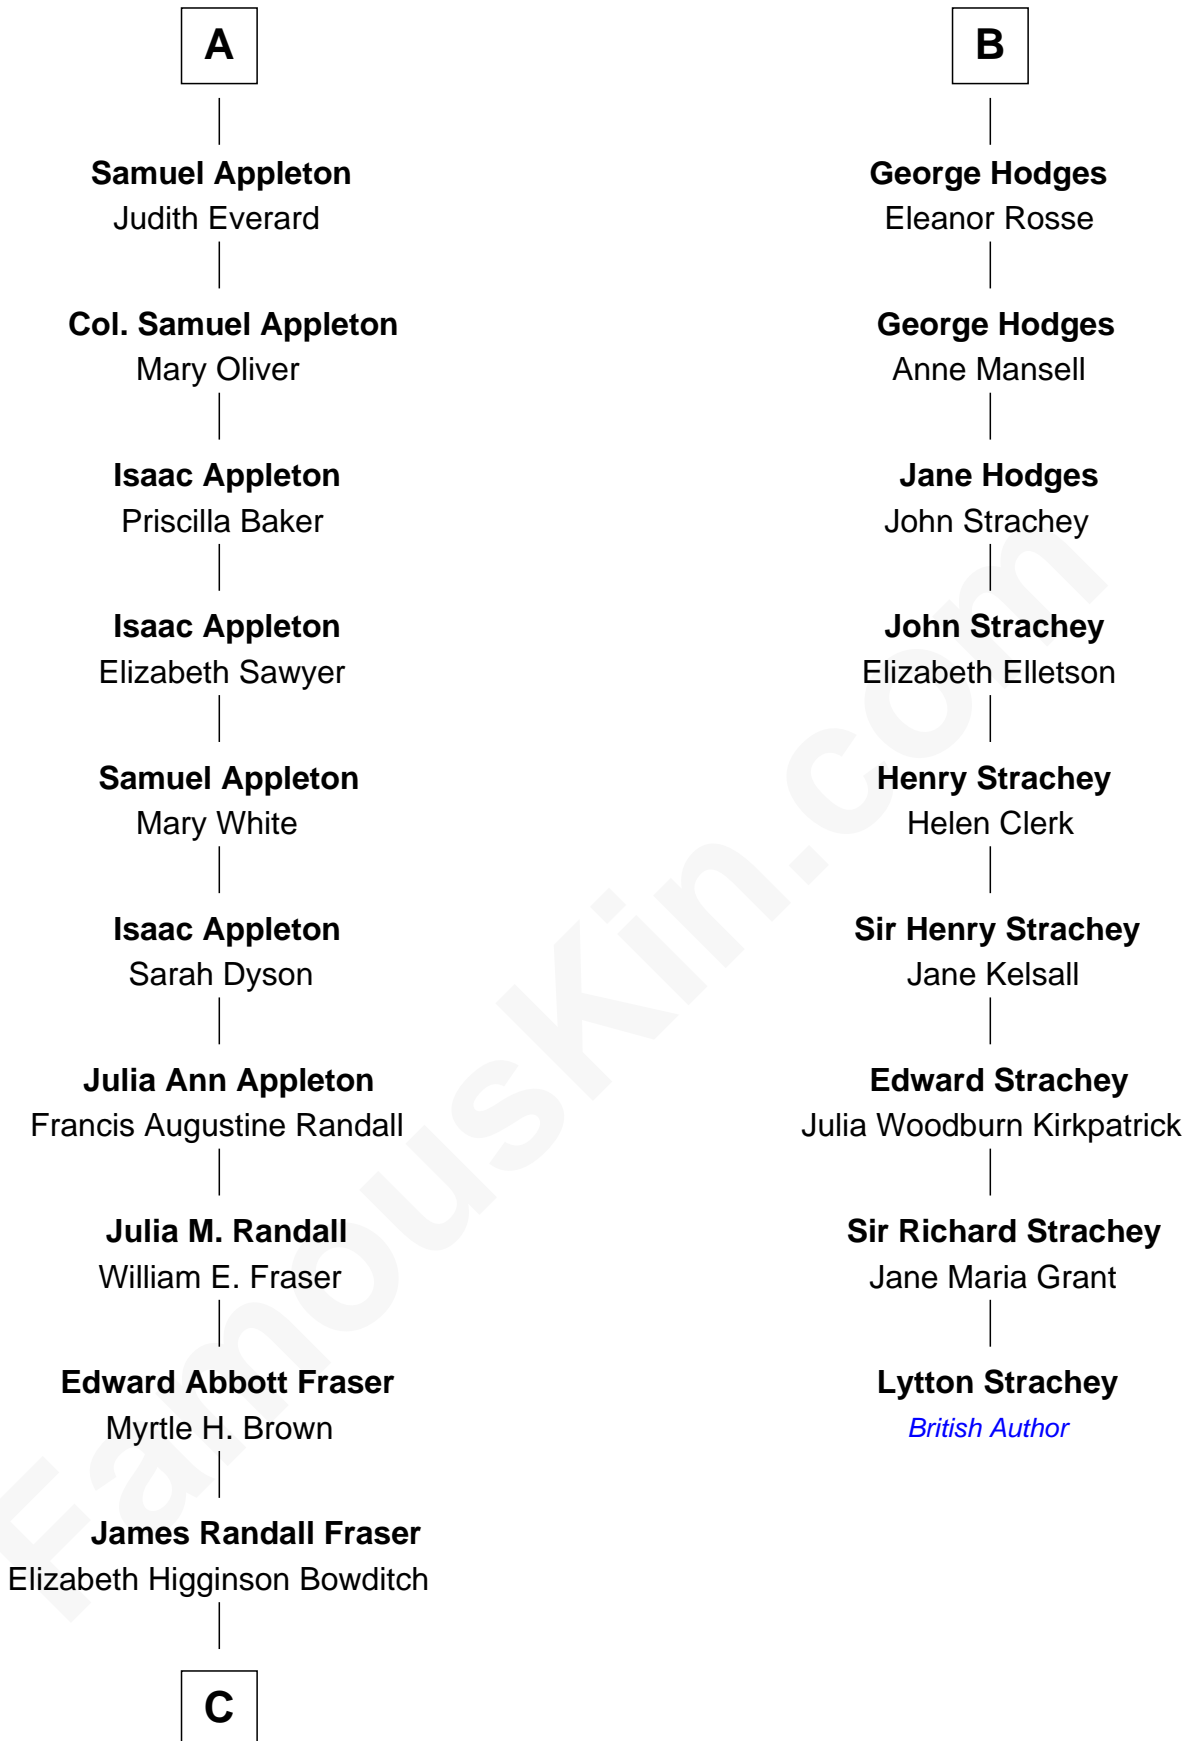

FamousKin.com Relationship Chart of

James Spader

TV and Movie Actor

15th cousin 3 times removed of

Lytton Strachey

Author and Co-Founder of Bloomsbury Group

Gruffydd Fychan ap Gruffydd

Elen ferch Thomas ap Llewelyn

Margaret Hanmer

Janet ferch Owain

Sir John de Croft

William de Croft

Margaret Walwyn

Richard Croft

Anne Fox

Anne Croft

John Rodney

George Rodney

Elizabeth Kirton

Agatha Rodney

Thomas Hodges

B

C

Jean Fraser
Stoddard Greenwood Spader