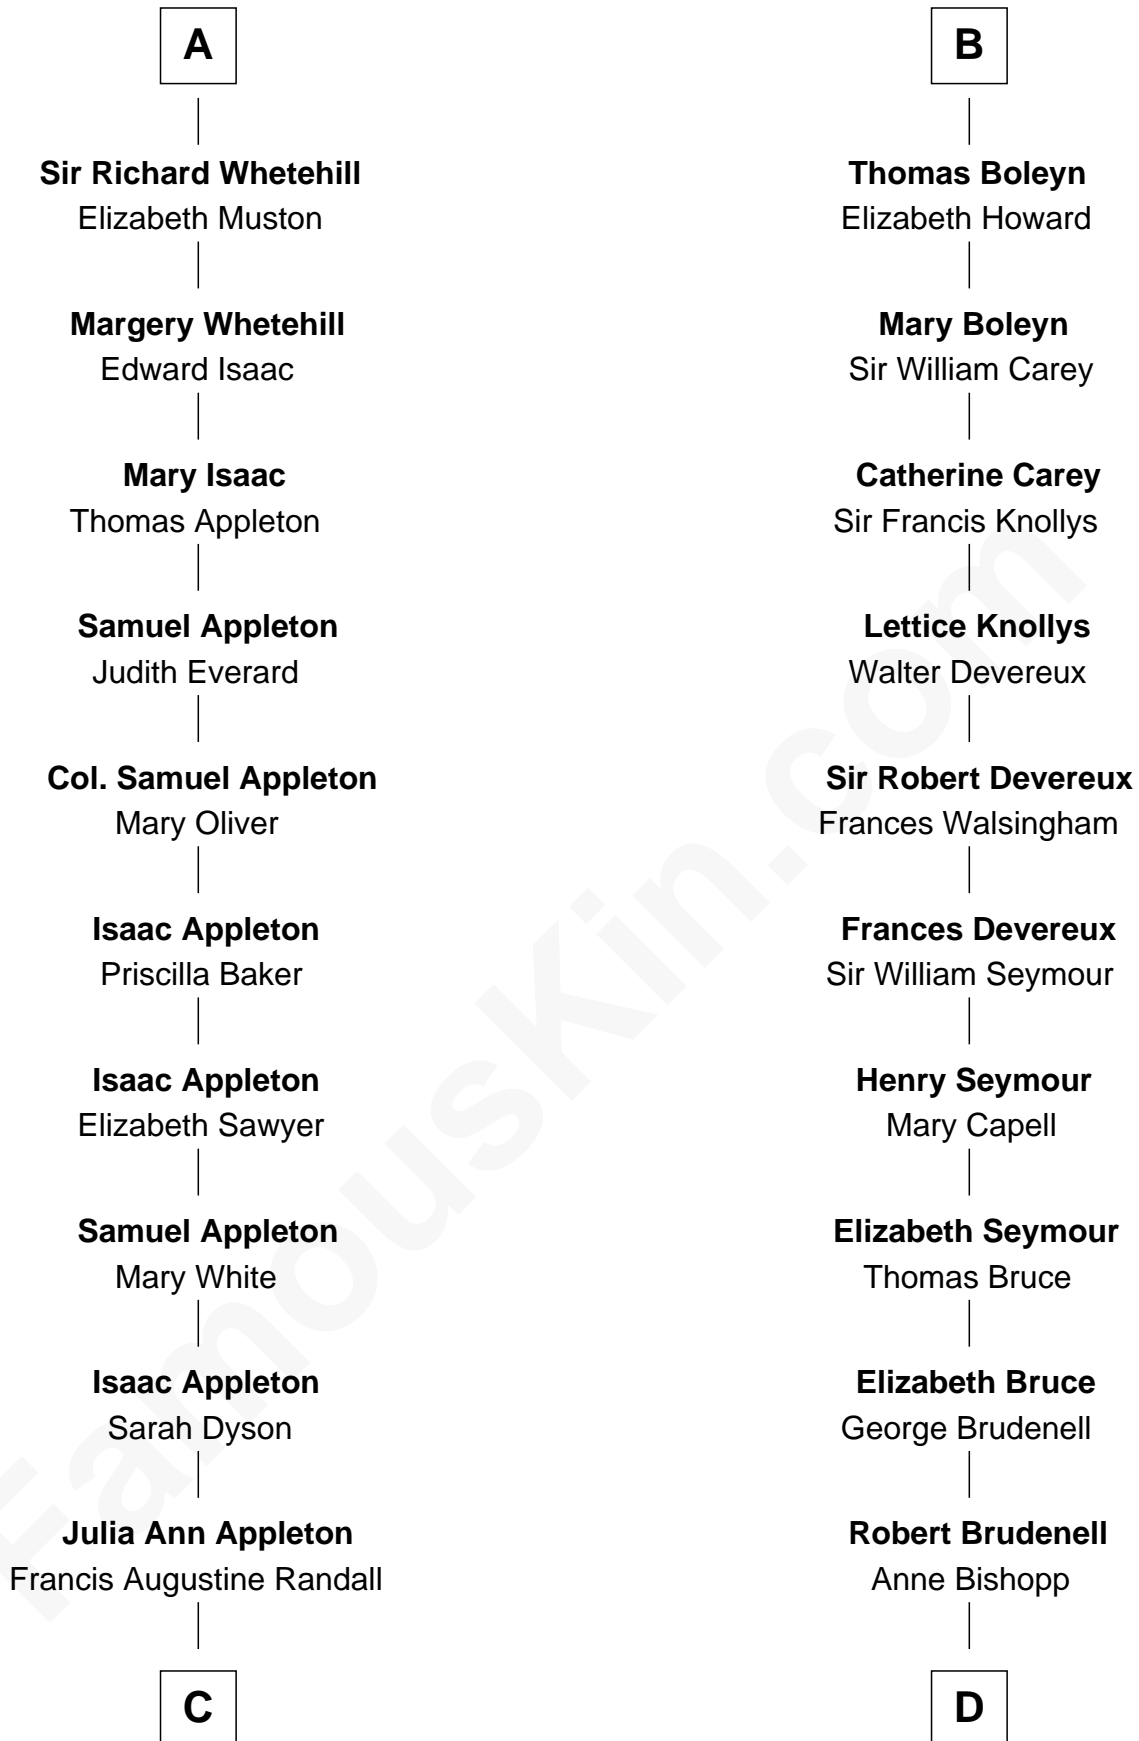

# FamousKin.com Relationship Chart of

**James Spader**

*TV and Movie Actor*

18th cousin 3 times removed of

**Lt. Gen. James Brudenell**

*Leader of the "Charge of the Light Brigade"*

**C**

**Julia M. Randall**  
William E. Fraser

**Edward Abbott Fraser**  
Myrtle H. Brown

**James Randall Fraser**  
Elizabeth Higginson Bowditch

**Jean Fraser**  
Stoddard Greenwood Spader

**James Spader**  
*TV and Movie Actor*

**D**

**Robert Brudenell**  
Penelope Anne Cooke