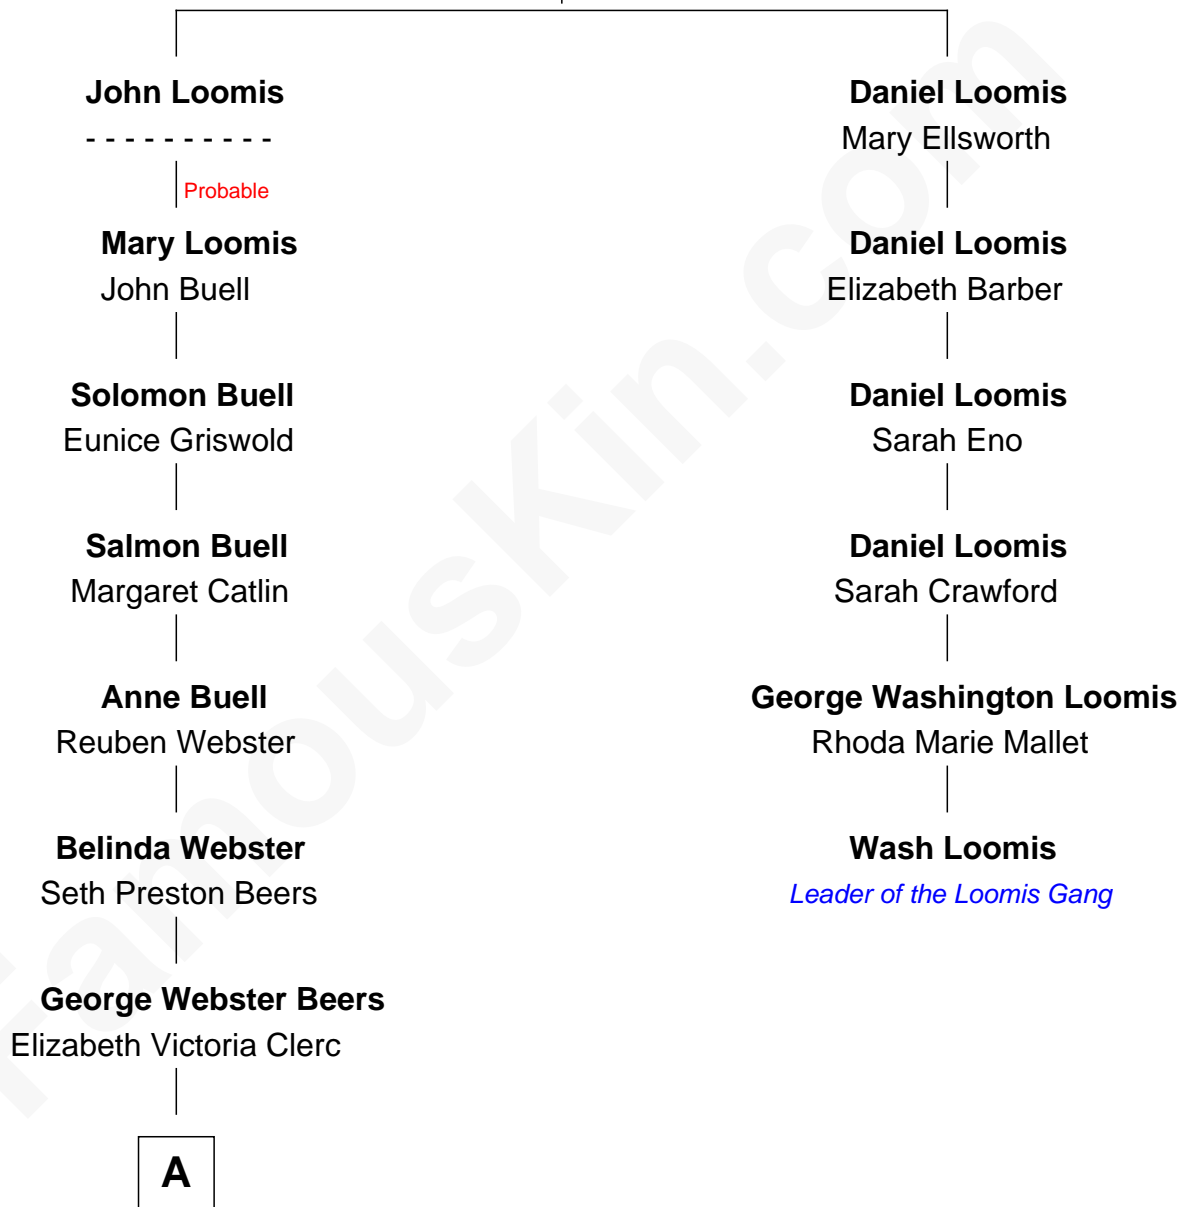

FamousKin.com Relationship Chart of

James Spader

TV and Movie Actor

5th cousin 5 times removed of

Wash Loomis

Leader of the Loomis Gang

John Loomis
Elizabeth Scott

FamousKin.com