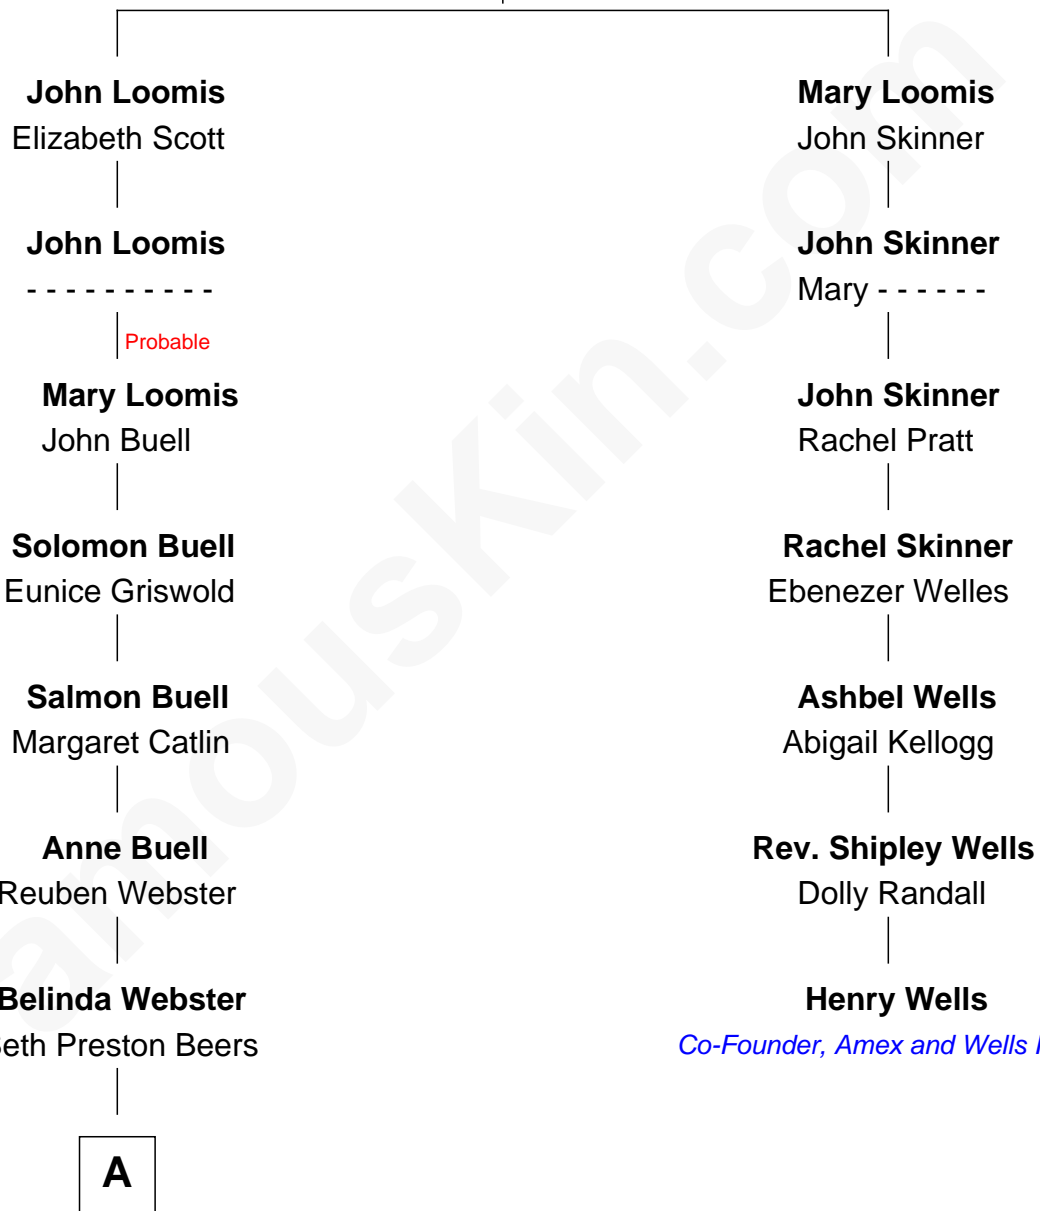

FamousKin.com Relationship Chart of

James Spader

TV and Movie Actor

6th cousin 5 times removed of

Henry Wells

Co-Founder of American Express and Wells Fargo and Co.

Joseph Loomis

Mary White

A

George Webster Beers

Elizabeth Victoria Clerc

Henry Augustin Beers

Mary Heaton

Mary Heaton Beers

Vanderbilt Reginald Spader

Stoddard Greenwood Spader

Jean Fraser

James Spader

TV and Movie Actor