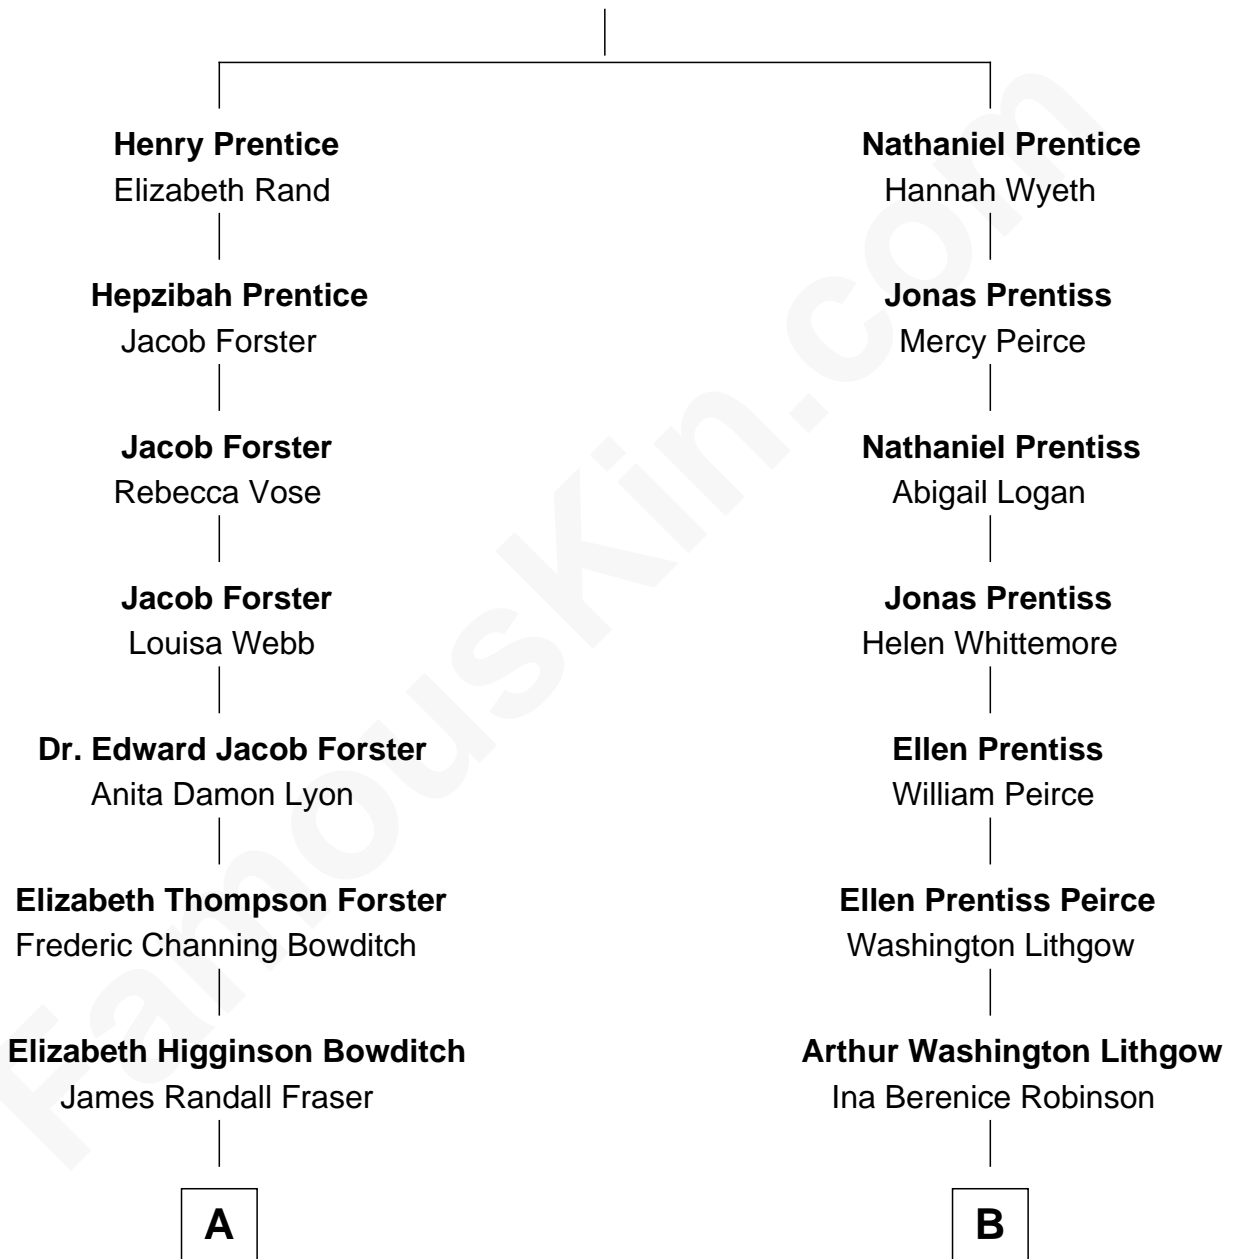

FamousKin.com Relationship Chart of

James Spader

TV and Movie Actor

8th cousin of

John Lithgow

Stage, TV, and Movie Actor

Solomon Prentice

Hepzibah Dunn

FamousKin.com