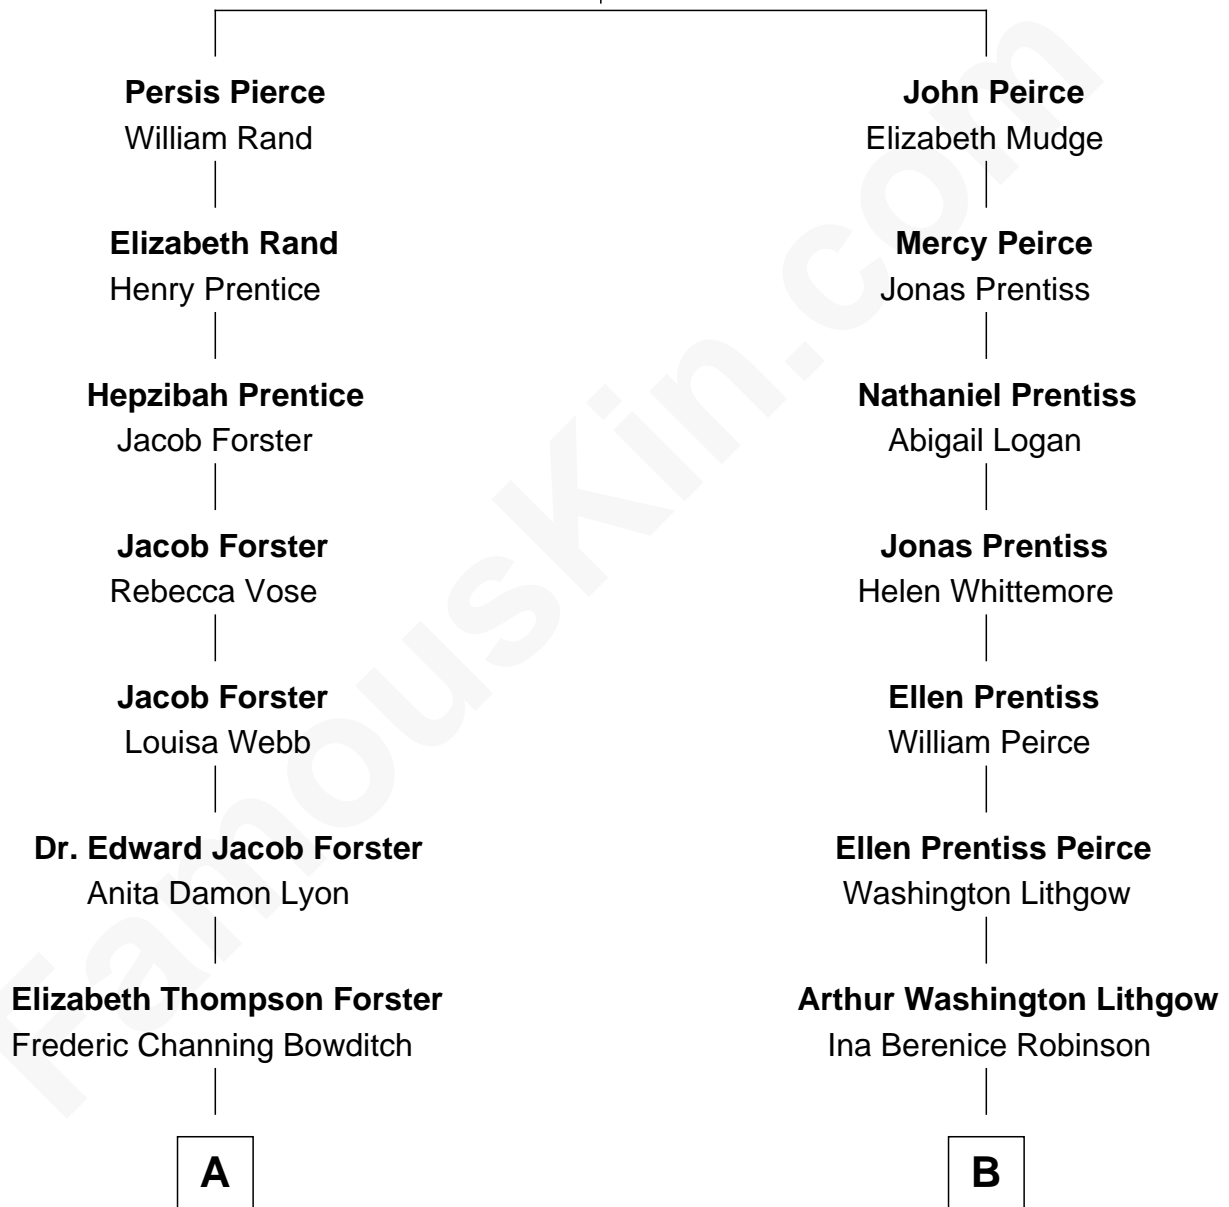

FamousKin.com Relationship Chart of

James Spader

TV and Movie Actor

8th cousin 1 time removed of

John Lithgow

Stage, TV, and Movie Actor

Samuel Pierce

Mary - - - - -

FamousKin.com