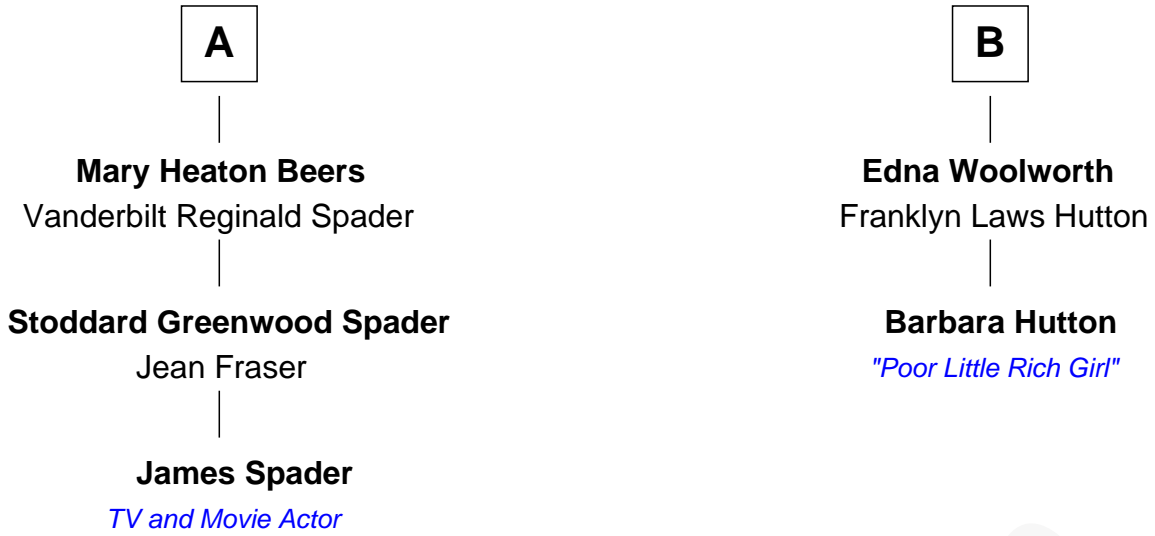

FamousKin.com Relationship Chart of

James Spader

TV and Movie Actor

8th cousin 1 time removed of

Barbara Hutton

Socialite (aka "Poor Little Rich Girl")

William Preston

Mary - - - - -

Elizabeth Beach

Lydia Preston

James Dorchester

Stephen Dorchester

Elizabeth Gould

Beulah Dorchester

Aaron Buell

Elizabeth G. Buell

Jasper Woolworth

John Hubbell Woolworth

Fanny McBrier

Frank Winfield Woolworth

Jennie Creighton

B

FamousKin.com