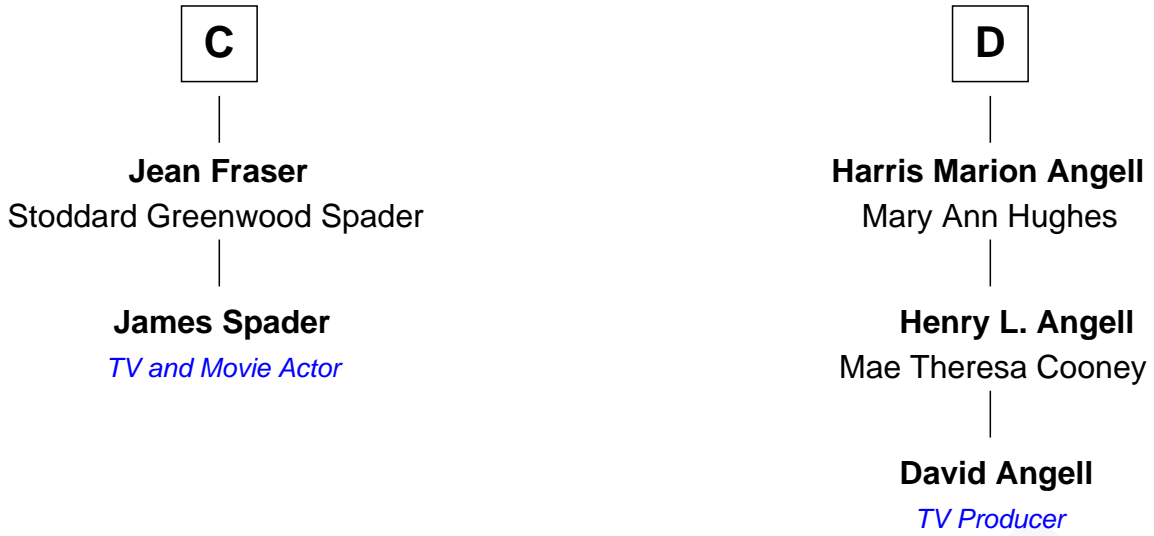

FamousKin.com Relationship Chart of

James Spader

TV and Movie Actor

18th cousin 1 time removed of

David Angell

TV Producer - 9/11 Victim

Sir Walter Hungerford

Katherine Peverell

Margaret Botreaux

Eleanor Hungerford

Sir John White

Robert White

Margaret Gainsford

Margaret White

John Kirton

Stephen Kirton

Margaret Offley

Thomas Kirton

Mary Sadler

Mary Kirton

Robert Rainsford

B

FamousKin.com