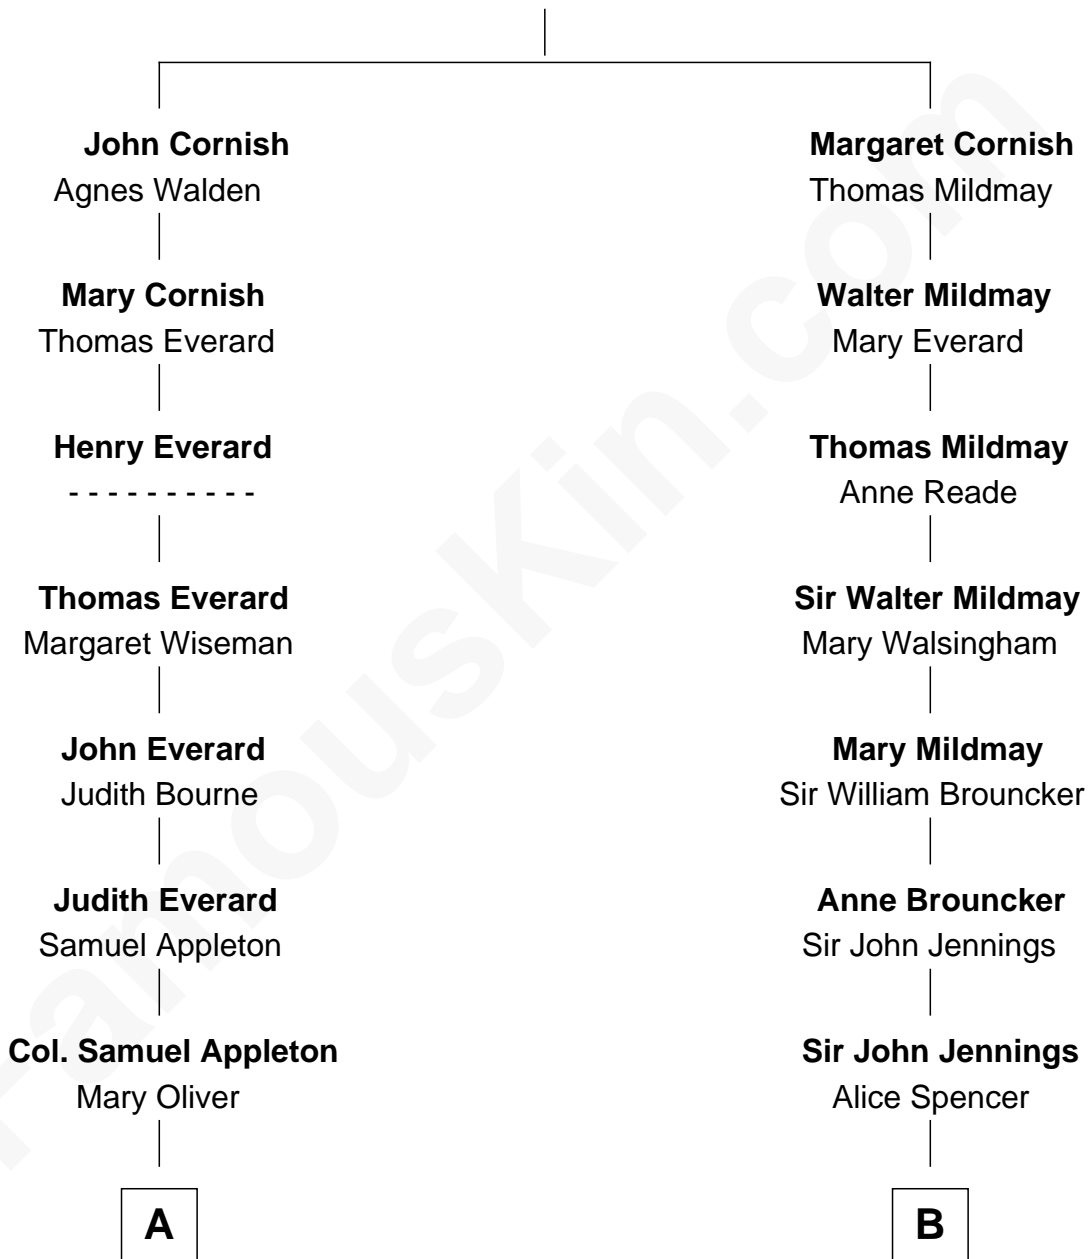

# FamousKin.com Relationship Chart of

**James Spader**

*TV and Movie Actor*

16th cousin 2 times removed of

**Prince William**

*Prince of Wales*

**John Cornish**

-----

C

**Princess Diana Frances Spencer**  
Charles III, King of the United Kingdom

**Prince William**  
*Prince of Wales*

FamousKin.com