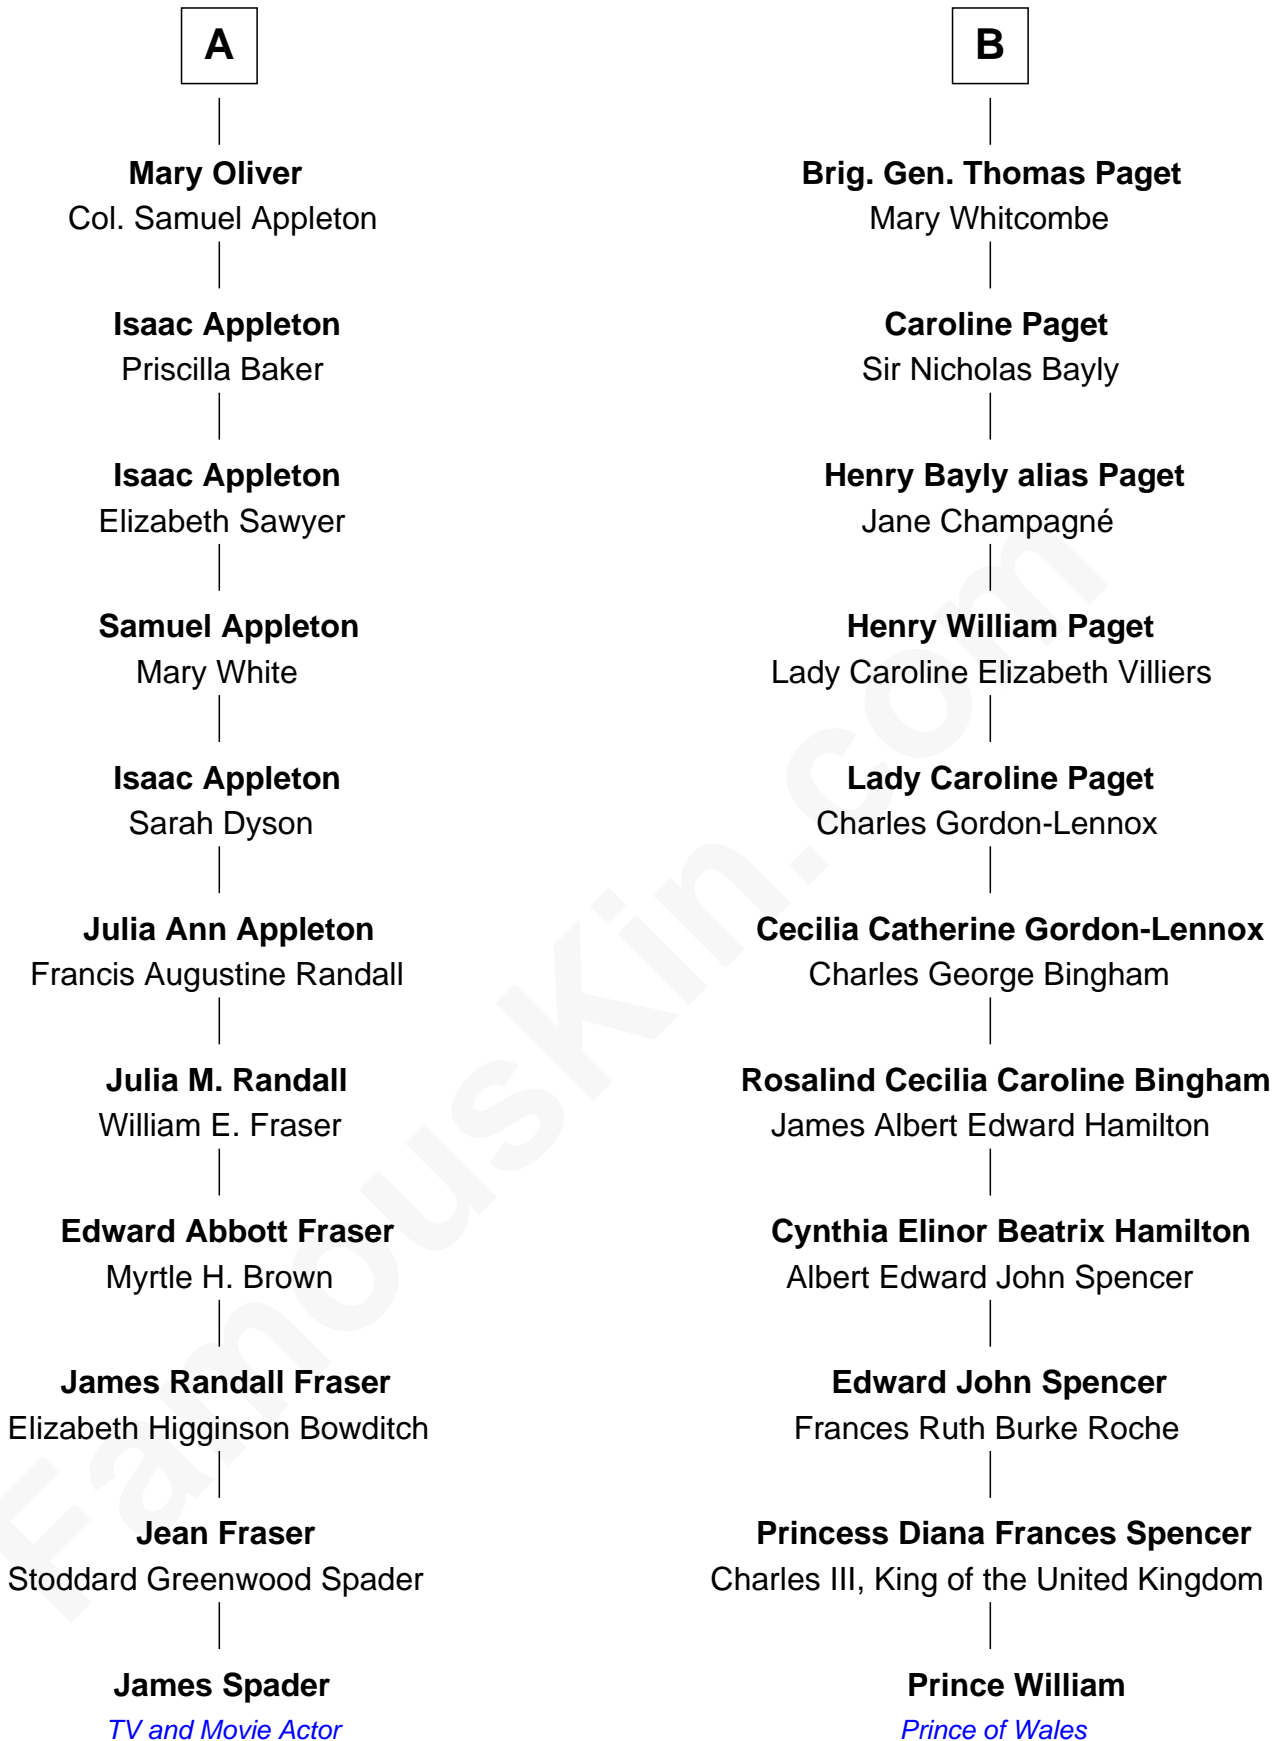

# FamousKin.com Relationship Chart of

**James Spader**

*TV and Movie Actor*

17th cousin of

**Prince William**

*Prince of Wales*

**Sir Philip Courtenay**

Elizabeth Hungerford

**Christian Percival**

Richard Lowle

**Percival Lowell**

Rebecca - - - - -

**Joanna Lowell**

John Oliver

**A**

**Katherine Courtenay**

Sir William Huddesfield

**Elizabeth Huddesfield**

Sir Anthony Poyntz

**Margaret Poyntz**

Sir John Newton

**Nazareth Newton**

Thomas Paget

**William Paget**

Lettice Knollys

**William Paget**

Frances Rich

**Henry Paget**

Mary O'Rorke

**B**

James Spader photo by [Thibault](#) (CC BY-SA 2.0)

William photo by [InSapphoWeTrust](#) (CC BY-SA 2.0)