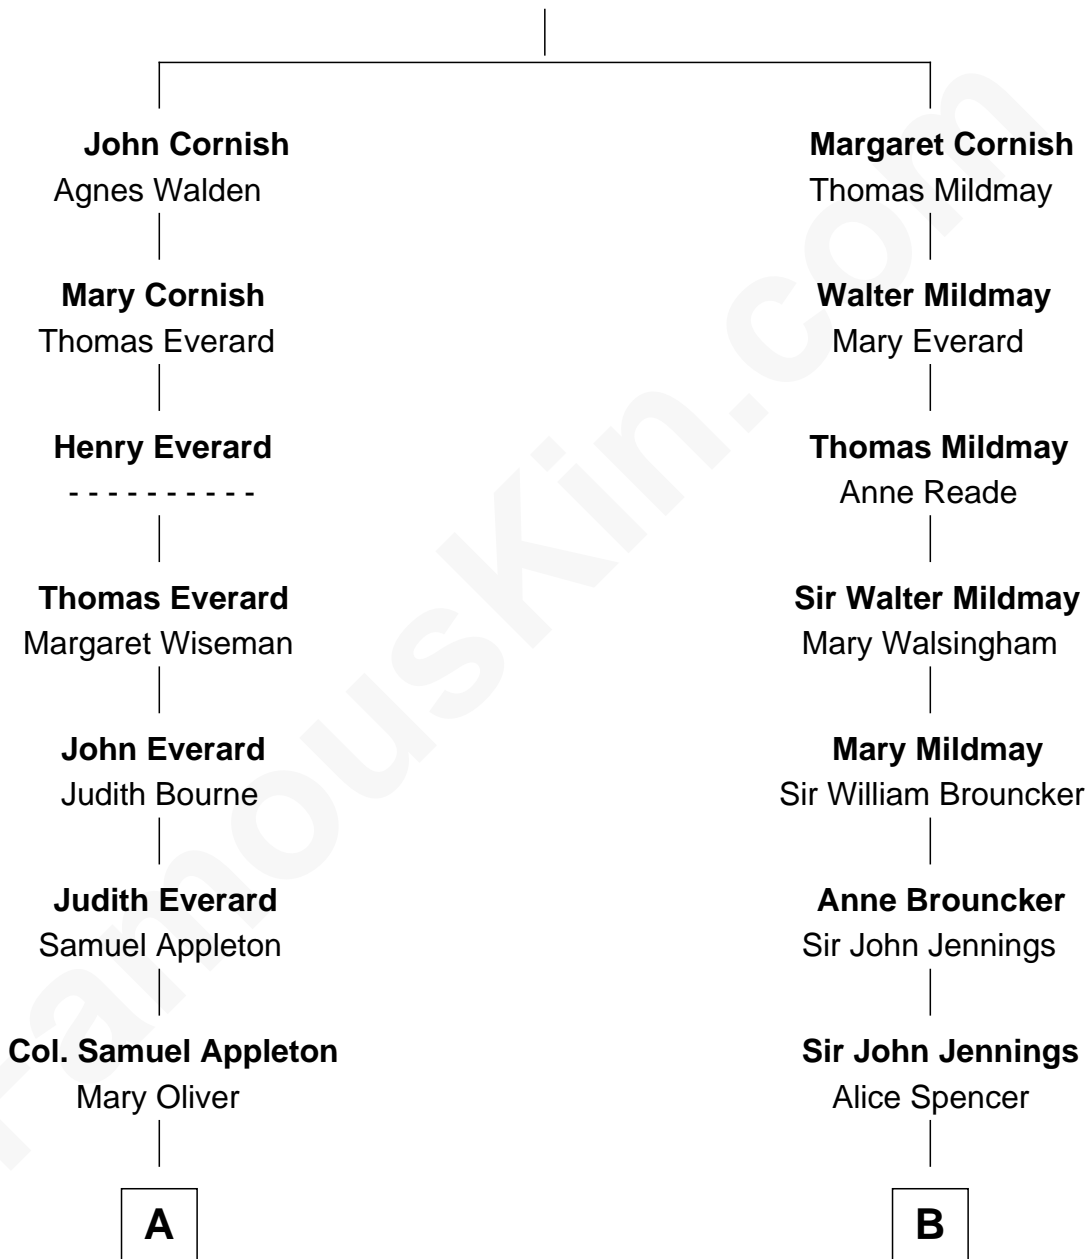

FamousKin.com Relationship Chart of

James Spader

TV and Movie Actor

16th cousin 2 times removed of

Prince Harry

Duke of Sussex

John Cornish

C

Princess Diana Frances Spencer
Charles III, King of the United Kingdom

Prince Harry
Duke of Sussex

FamousKin.com