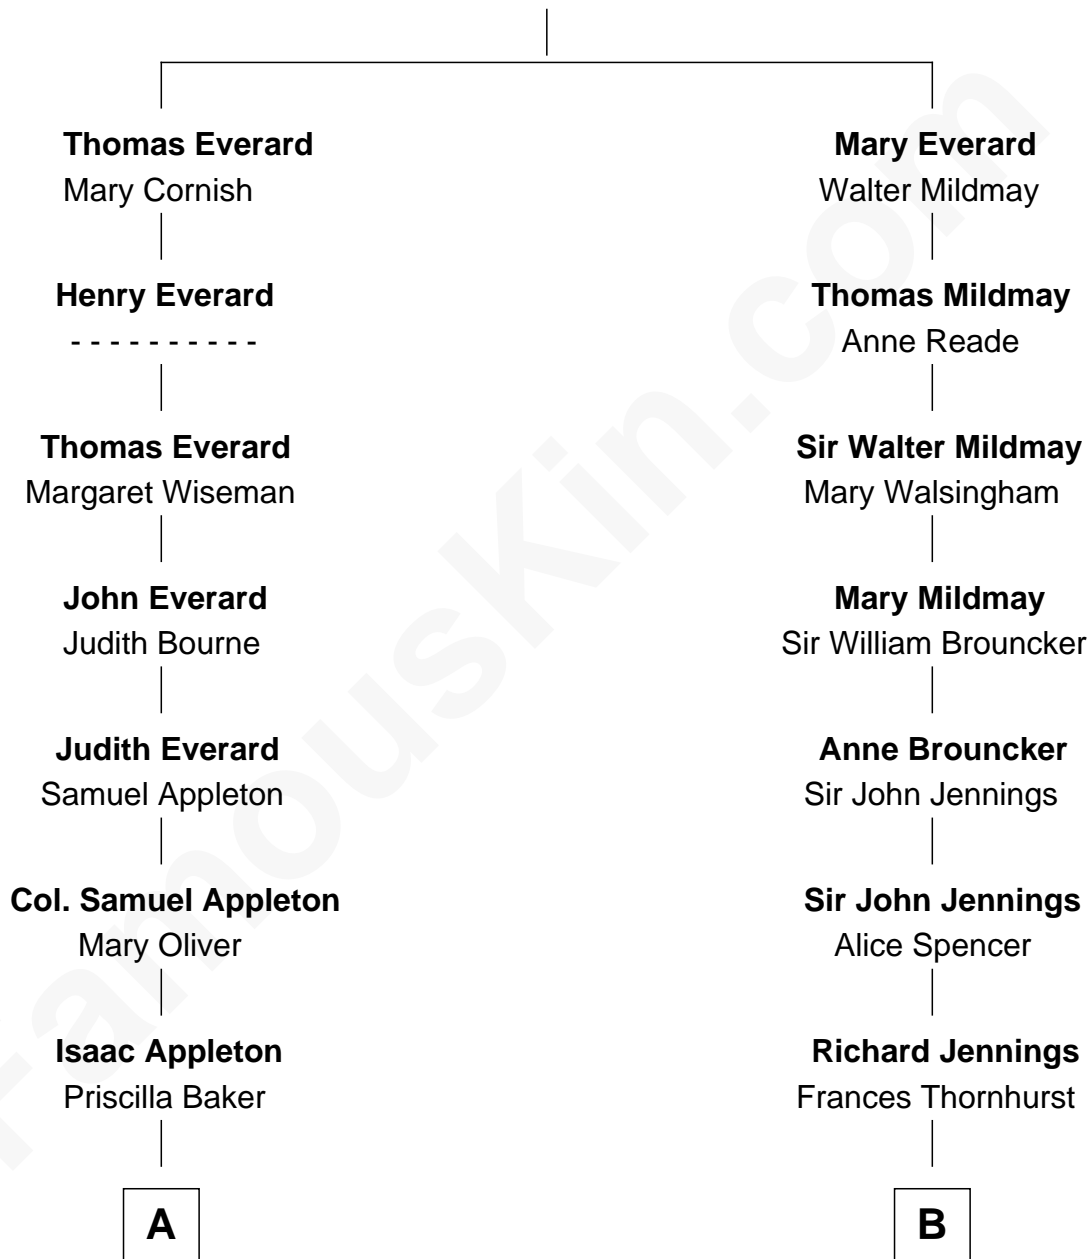

# FamousKin.com Relationship Chart of

**James Spader**

*TV and Movie Actor*

15th cousin 2 times removed of

**Prince Harry**

*Duke of Sussex*

**John Everard**

James Spader photo by [Thibault](#) (CC BY-SA 2.0)