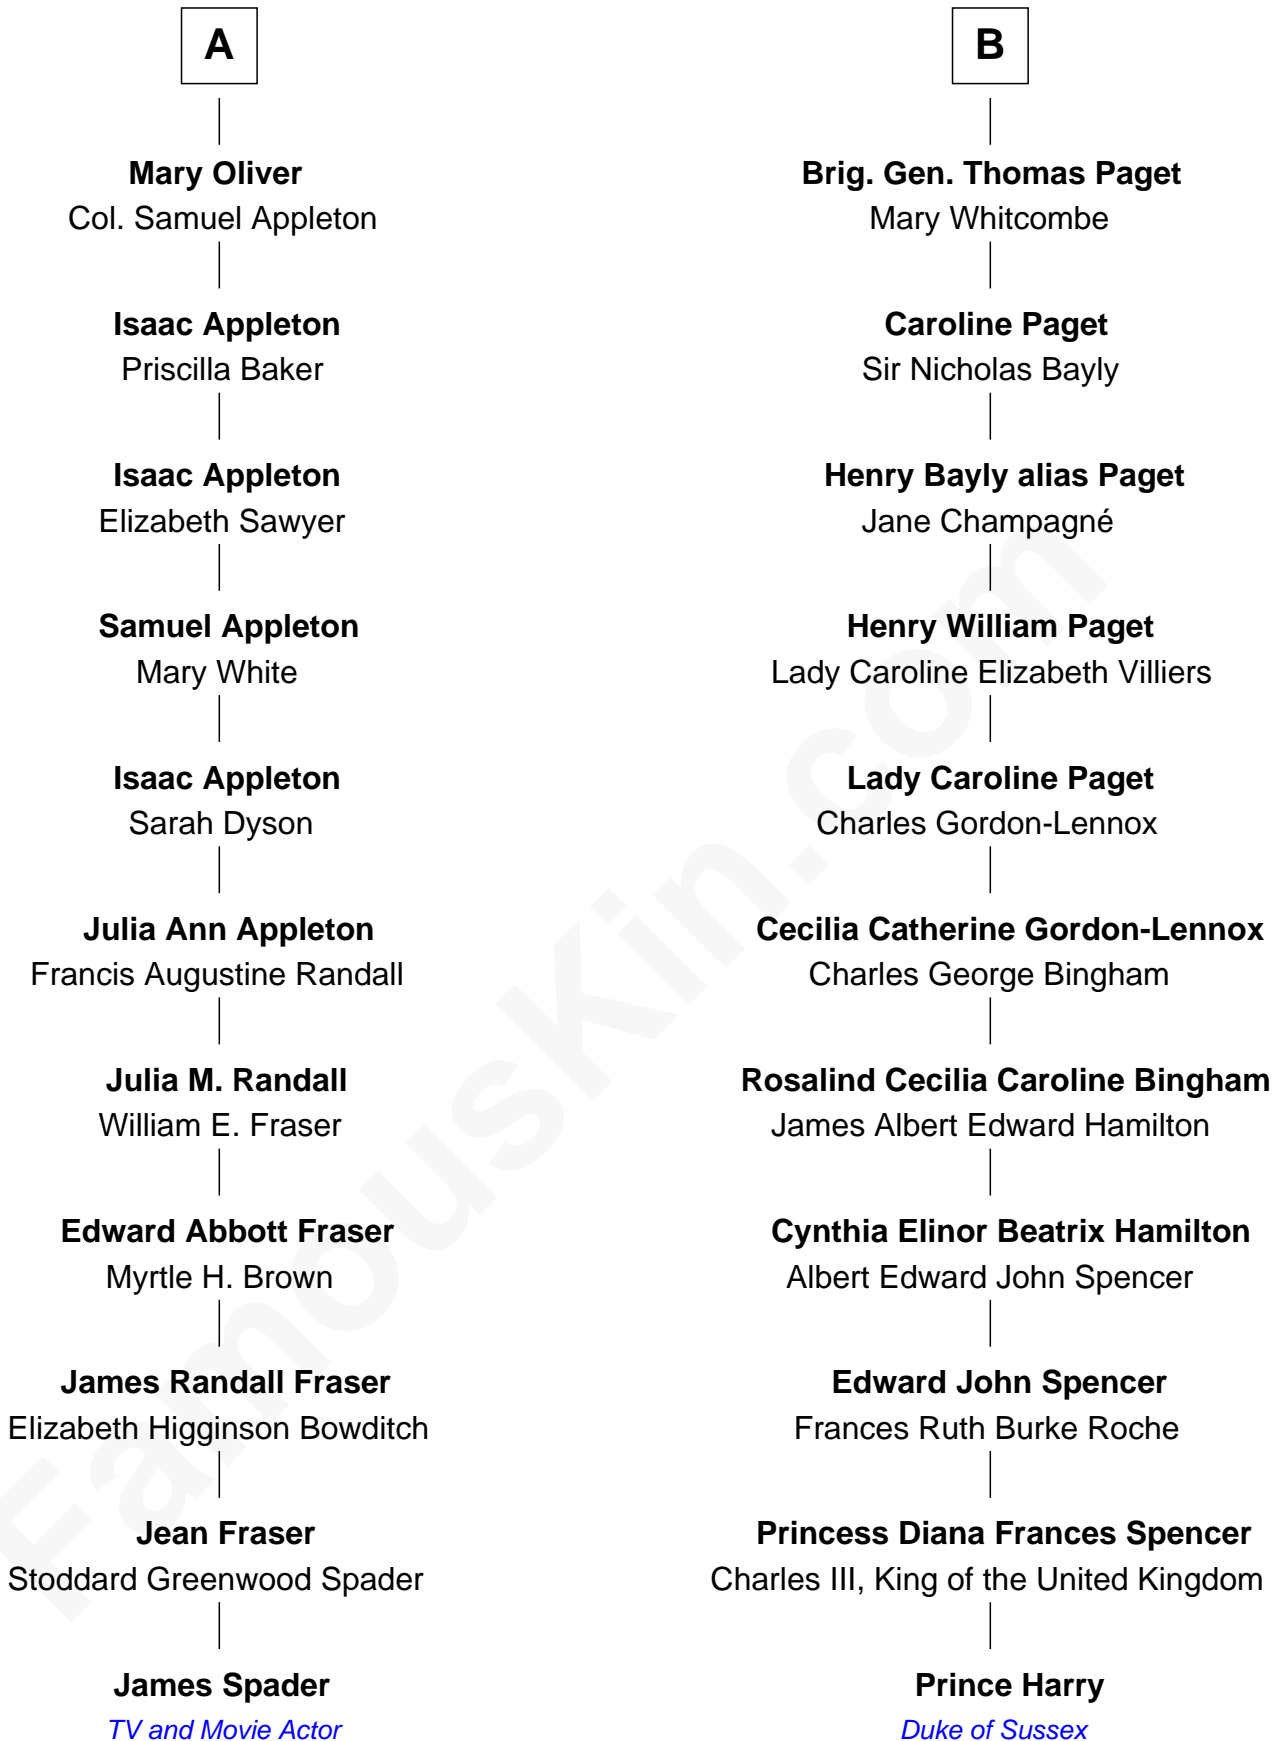

FamousKin.com Relationship Chart of

James Spader

TV and Movie Actor

17th cousin of

Prince Harry

Duke of Sussex

Sir Philip Courtenay

Elizabeth Hungerford

Elizabeth Courtnay

Sir James Luttrell

Sir Hugh Luttrell

Margaret Hill

Eleanor Luttrell

Roger Yorke

Elizabeth Yorke

Edmund Percival

Sir William Huddesfield

Elizabeth Huddesfield

Sir Anthony Poyntz

Margaret Poyntz

Sir John Newton

Nazareth Newton

Thomas Paget

William Paget

Lettice Knollys

William Paget

Frances Rich

Henry Paget

Mary O'Rorke

B

James Spader photo by [Thibault](#) (CC BY-SA 2.0)