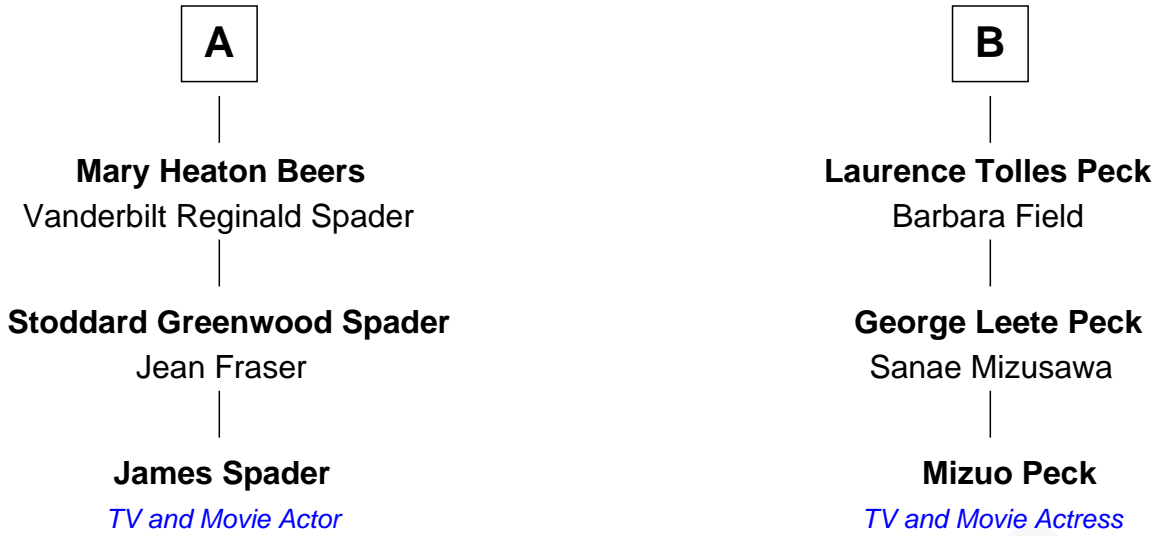

FamousKin.com Relationship Chart of

James Spader

TV and Movie Actor

9th cousin of

Mizuo Peck

TV and Movie Actress

Stephen Hopkins

Dorcas Bronson

Dorcas Hopkins
Jonathan Webster

Stephen Webster
Mary Burnham

Timothy Webster
Sarah White

Reuben Webster
Anne Buell

Belinda Webster
Seth Preston Beers

George Webster Beers
Elizabeth Victoria Clerc

Henry Augustin Beers
Mary Heaton

A

John Hopkins
Hannah Strong

Dorcas Hopkins
Dr. James Porter

James Porter
Lucy Bronson

Dorcas Porter
Ward Peck

William Augustus Peck
Lucretia Leete

George Lyman Peck
Fanny Craft Fosdick

George Leete Peck
Katharine May Tolles

B

FamousKin.com