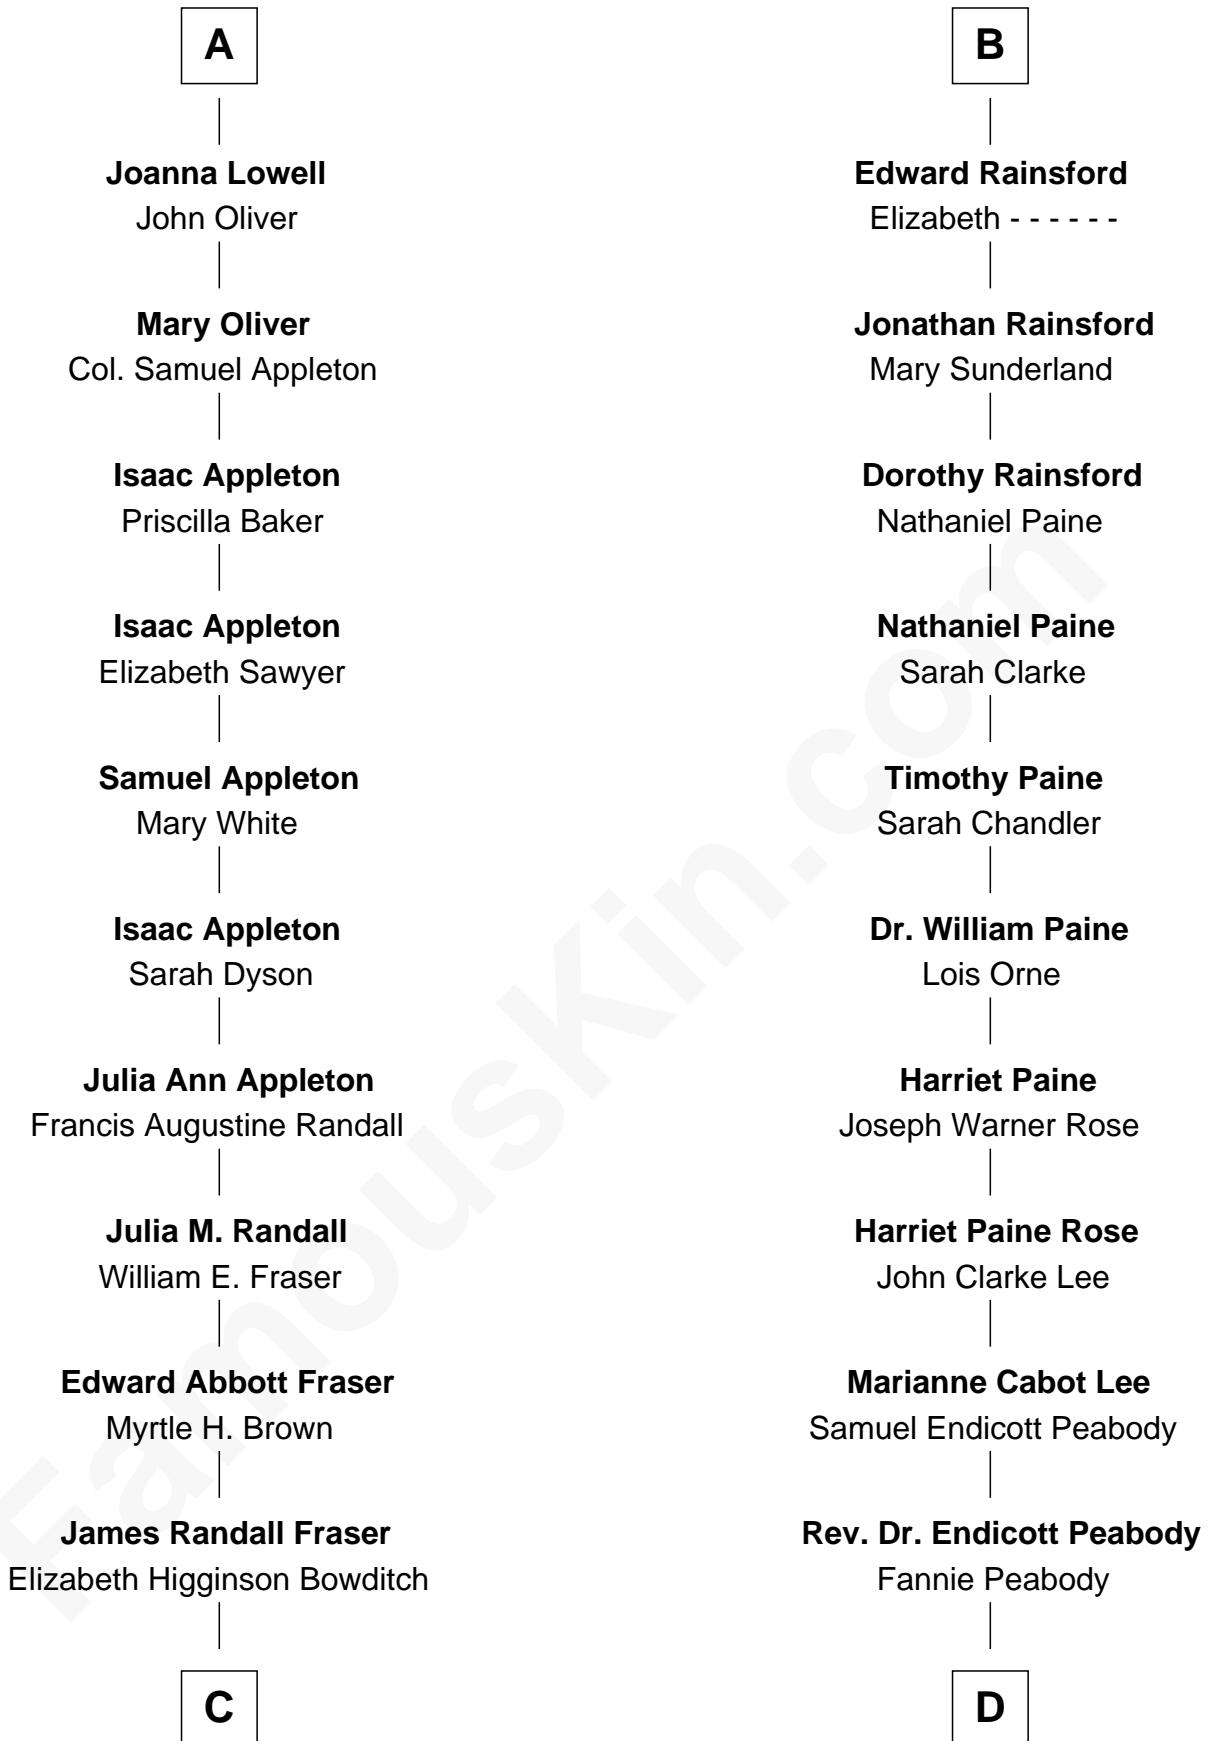

# FamousKin.com Relationship Chart of

**James Spader**

*TV and Movie Actor*

18th cousin of

**Endicott Peabody**

*62nd Governor of Massachusetts*

**Sir Walter Hungerford**

Katherine Peverell

Margaret Botreaux

**Eleanor Hungerford**

Sir John White

**Robert White**

Margaret Gainsford

**Margaret White**

John Kirton

**Stephen Kirton**

Margaret Offley

**Thomas Kirton**

Mary Sadler

**Mary Kirton**

Robert Rainsford

**B**

**C**

**Jean Fraser**  
Stoddard Greenwood Spader

**James Spader**  
*TV and Movie Actor*

**D**

**Rt. Rev. Malcolm Endicott Peabody**  
Mary Elizabeth Parkman

**Endicott Peabody**  
*62nd Governor of Massachusetts*

FamousKin.com