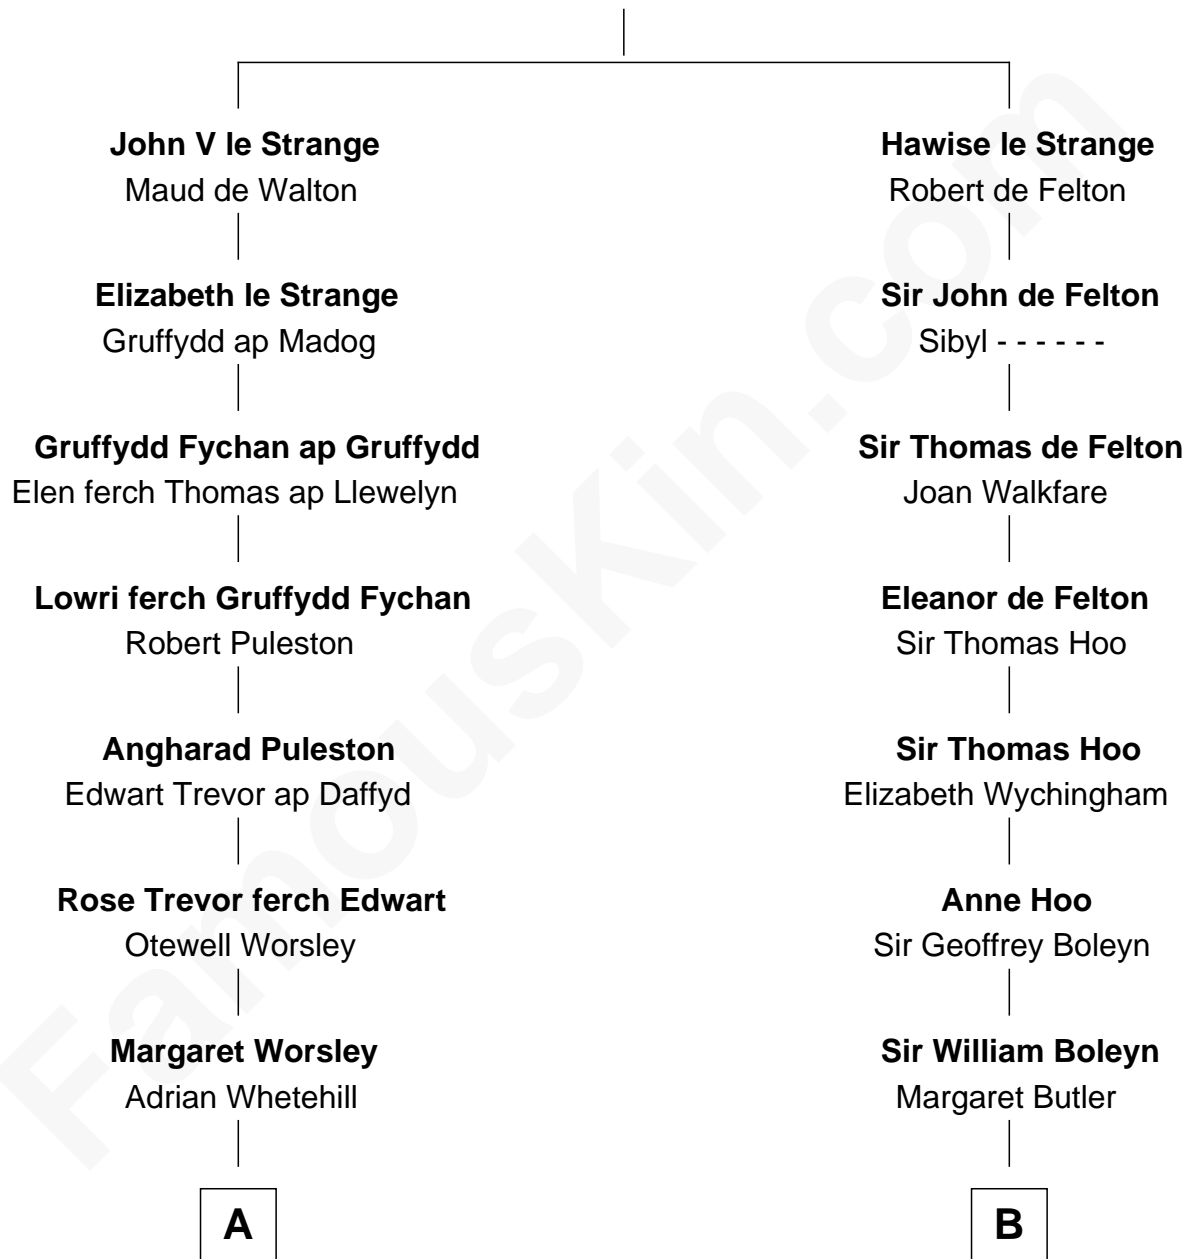

FamousKin.com Relationship Chart of

James Spader

TV and Movie Actor

8th cousin 13 times removed of

Anne Boleyn

2nd Wife of King Henry VIII

John IV le Strange

Joan de Somery

C

—
Julia M. Randall

William E. Fraser

—
Edward Abbott Fraser

Myrtle H. Brown

—
James Randall Fraser

Elizabeth Higginson Bowditch

—
Jean Fraser