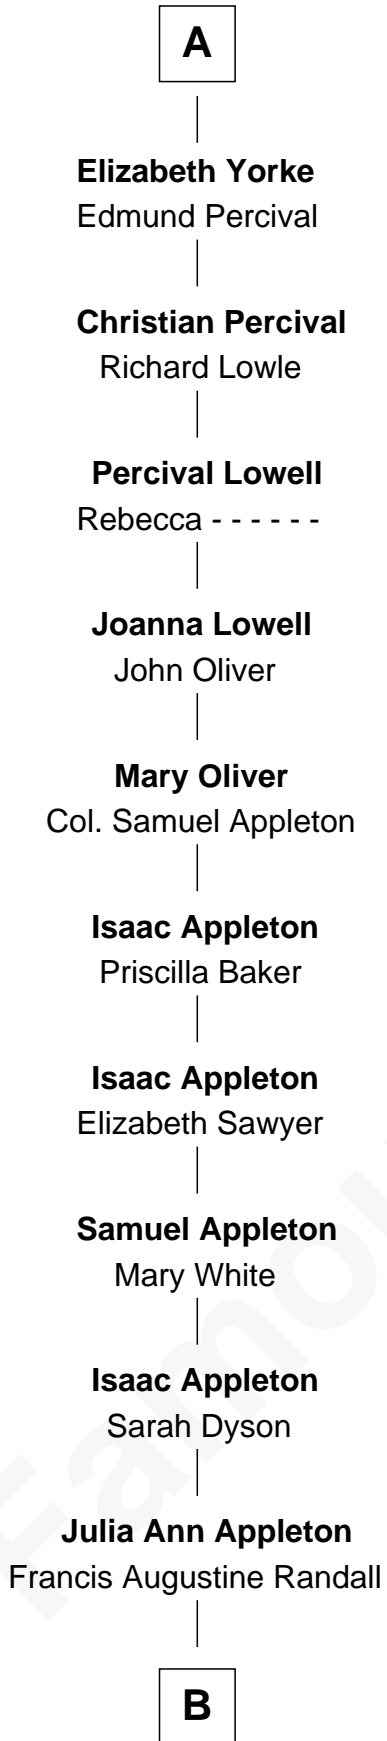

# FamousKin.com Relationship Chart of

**James Spader**

*TV and Movie Actor*

7th cousin 14 times removed of

**Anne Boleyn**

*2nd Wife of King Henry VIII*

**Humphrey de Bohun**

Elizabeth Plantagenet

**B**

Julia M. Randall

William E. Fraser

Edward Abbott Fraser

Myrtle H. Brown

James Randall Fraser

Elizabeth Higginson Bowditch

Jean Fraser