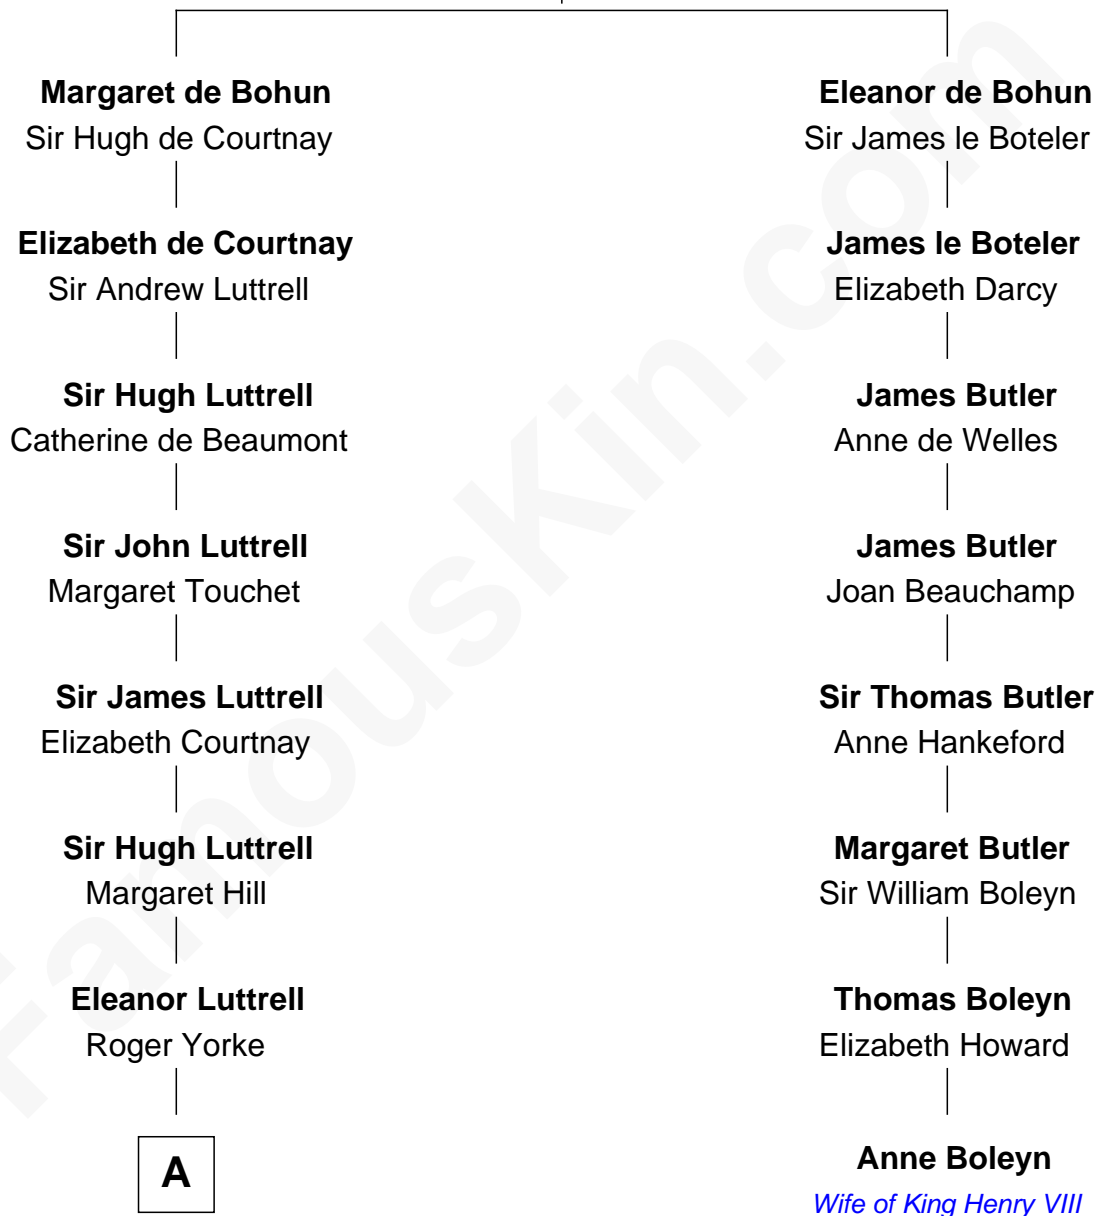

# FamousKin.com Relationship Chart of

**James Spader**

*TV and Movie Actor*

7th cousin 14 times removed of

**Anne Boleyn**

*2nd Wife of King Henry VIII*

**Humphrey de Bohun**

Elizabeth Plantagenet

**B**

Julia M. Randall

William E. Fraser

Edward Abbott Fraser

Myrtle H. Brown

James Randall Fraser

Elizabeth Higginson Bowditch

Jean Fraser