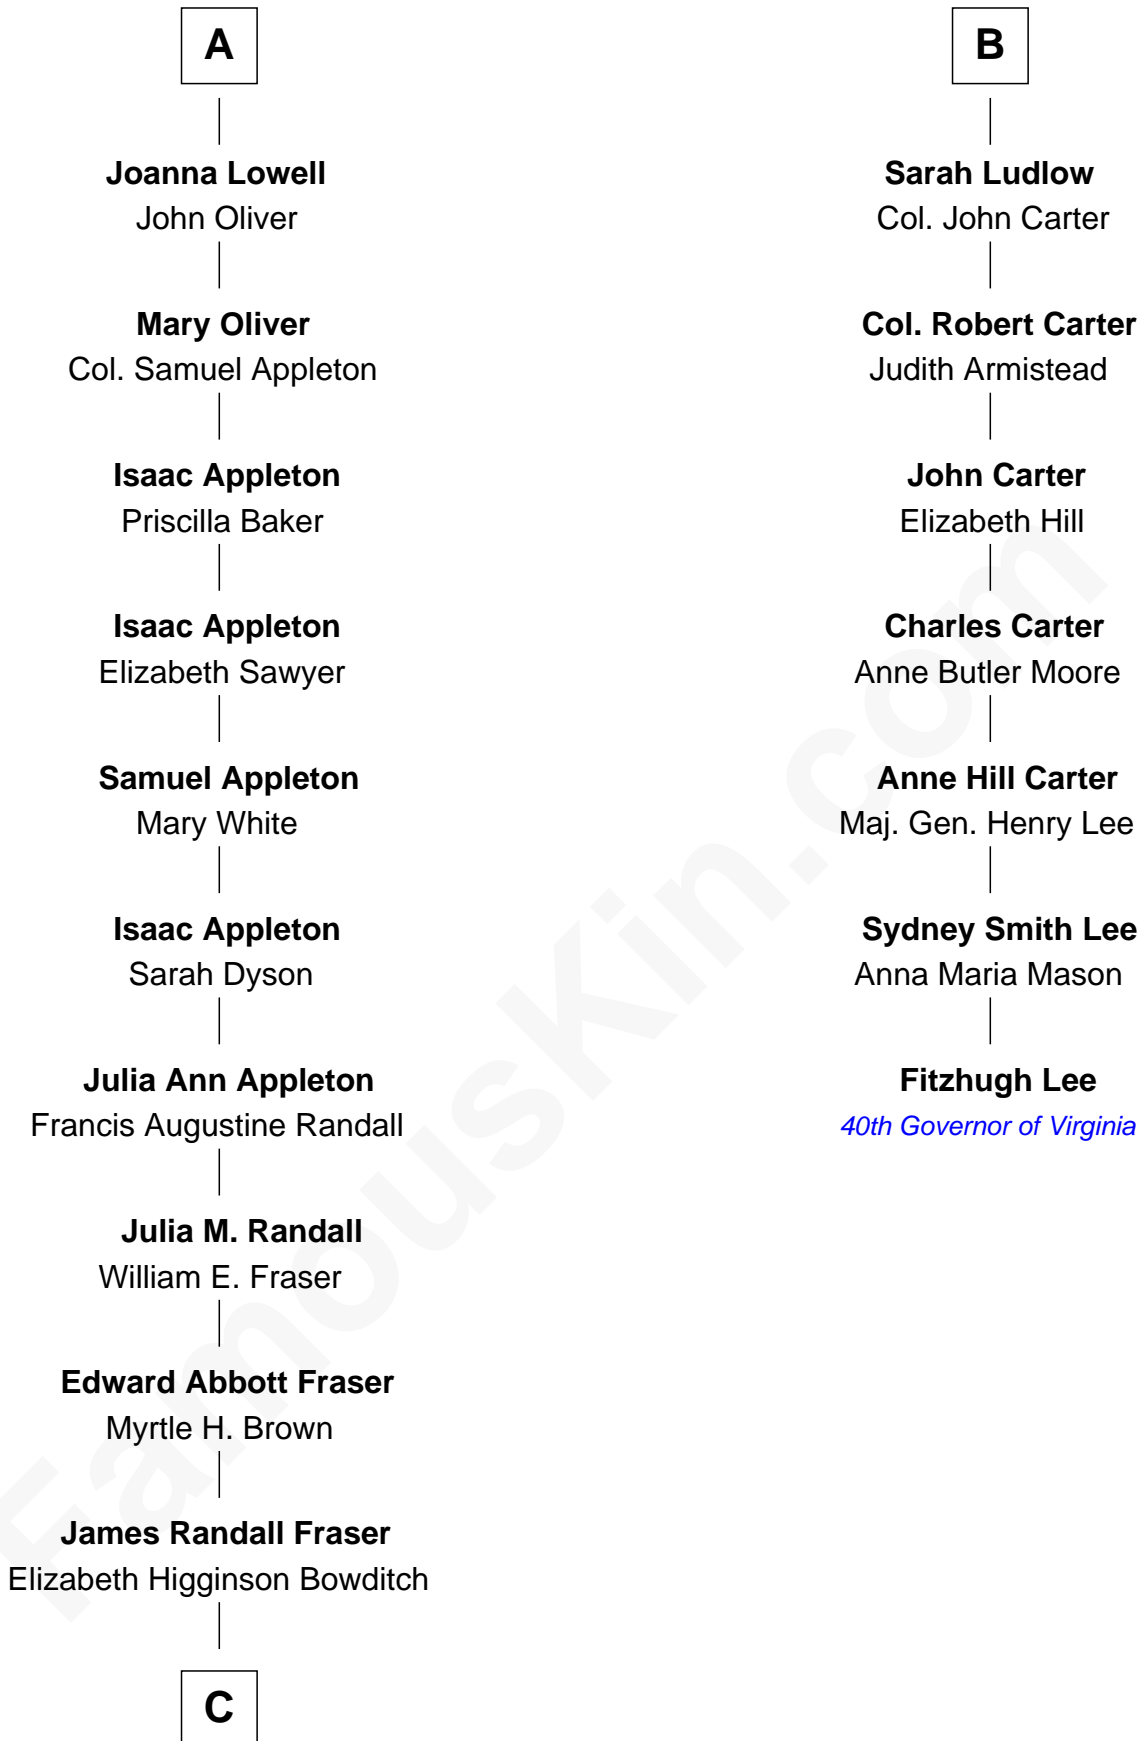

FamousKin.com Relationship Chart of

James Spader

TV and Movie Actor

13th cousin 5 times removed of

Fitzhugh Lee

40th Governor of Virginia

Sir Hugh Luttrell
Catherine de Beaumont

Sir John Luttrell
Margaret Touchet

Elizabeth Luttrell
John Stratton

Sir James Luttrell
Elizabeth Courtnay

Elizabeth Stratton
John Andrews

Sir Hugh Luttrell
Margaret Hill

Elizabeth Andrews
Sir Thomas de Windsor

Eleanor Luttrell
Roger Yorke

Sir Andrews de Windsor
Elizabeth Blount

Elizabeth Yorke
Edmund Percival

Edith Windsor
George Ludlow

Christian Percival
Richard Lowle

Thomas Ludlow
Jane Pyle

Percival Lowell
Rebecca - - - - -

Gabriel Ludlow
Phillis - - - - -

A

B