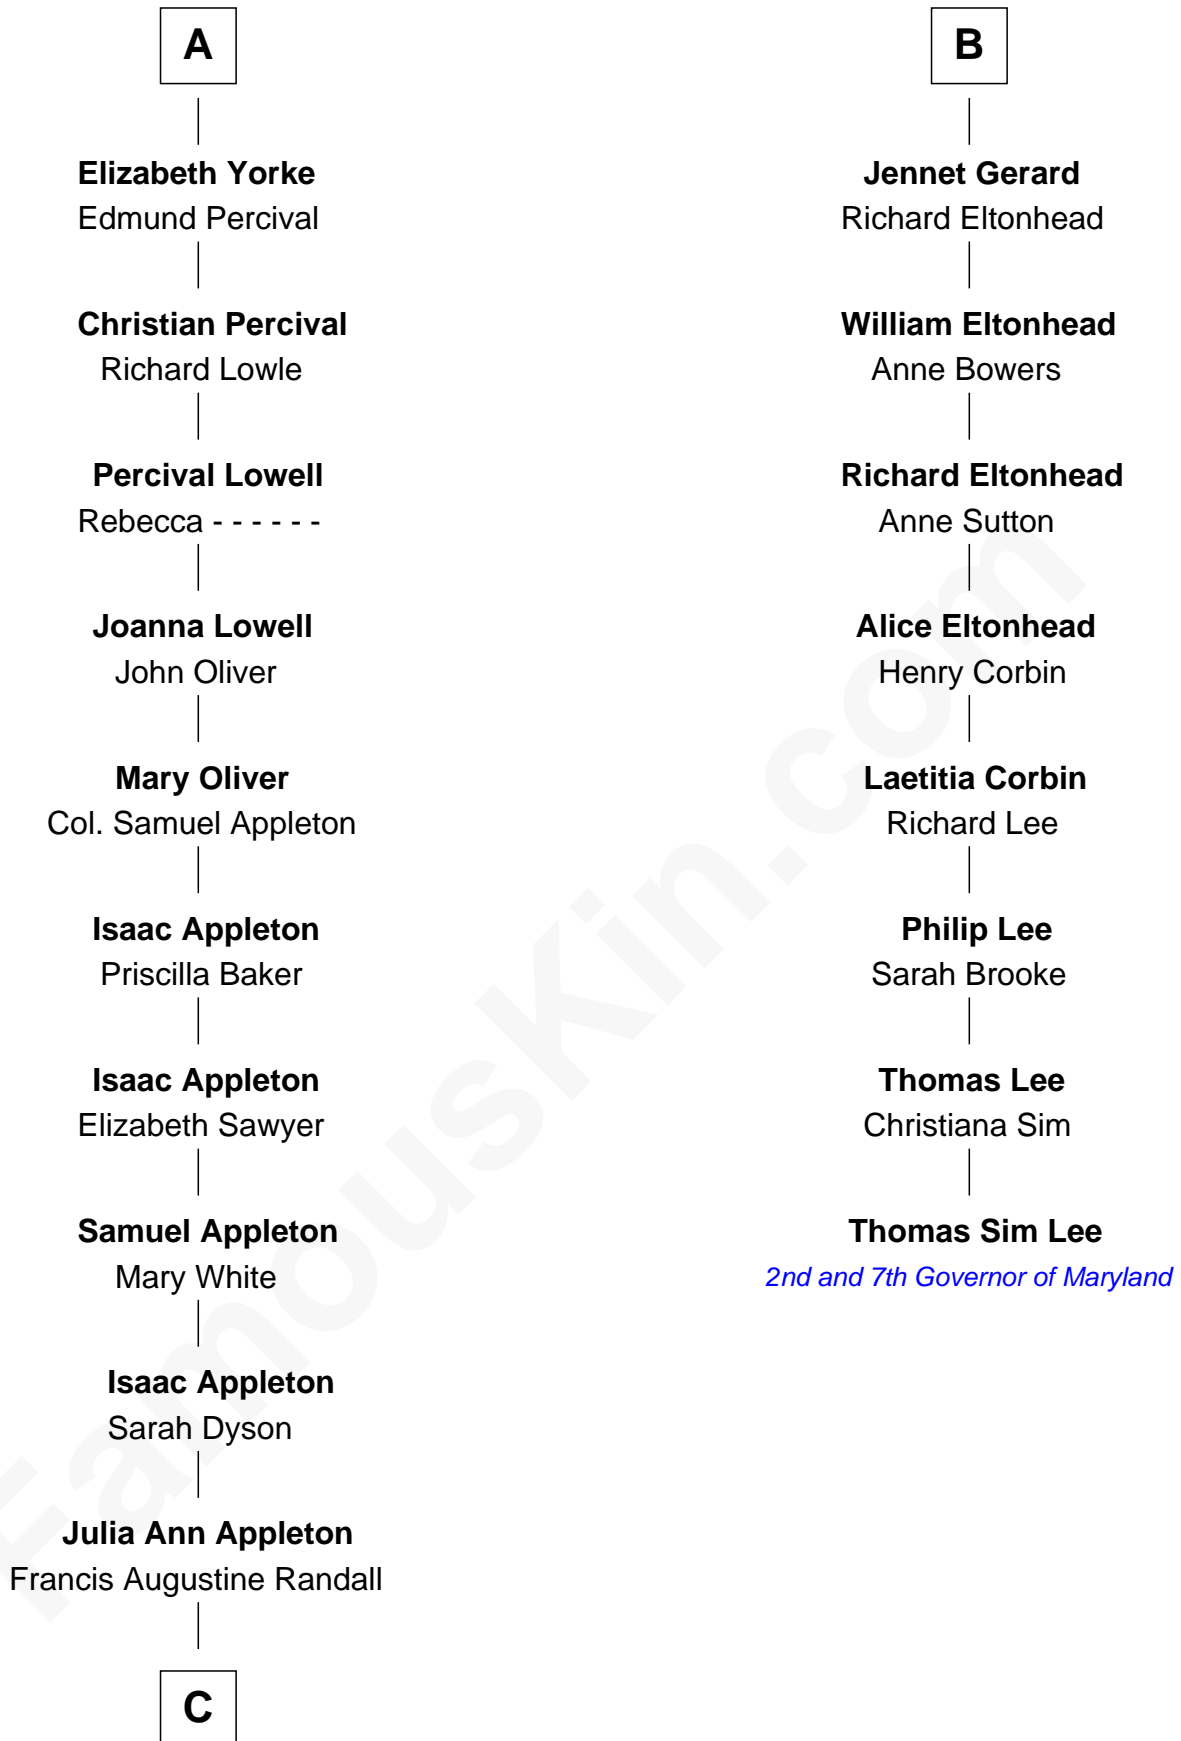

# FamousKin.com Relationship Chart of

**James Spader**

*TV and Movie Actor*

14th cousin 7 times removed of

**Thomas Sim Lee**

*2nd and 7th Governor of Maryland*

**Humphrey de Bohun**

Elizabeth Plantagenet

**C**

—  
**Julia M. Randall**  
William E. Fraser

—  
**Edward Abbott Fraser**  
Myrtle H. Brown

—  
**James Randall Fraser**  
Elizabeth Higginson Bowditch

—  
**Jean Fraser**  
Stoddard Greenwood Spader