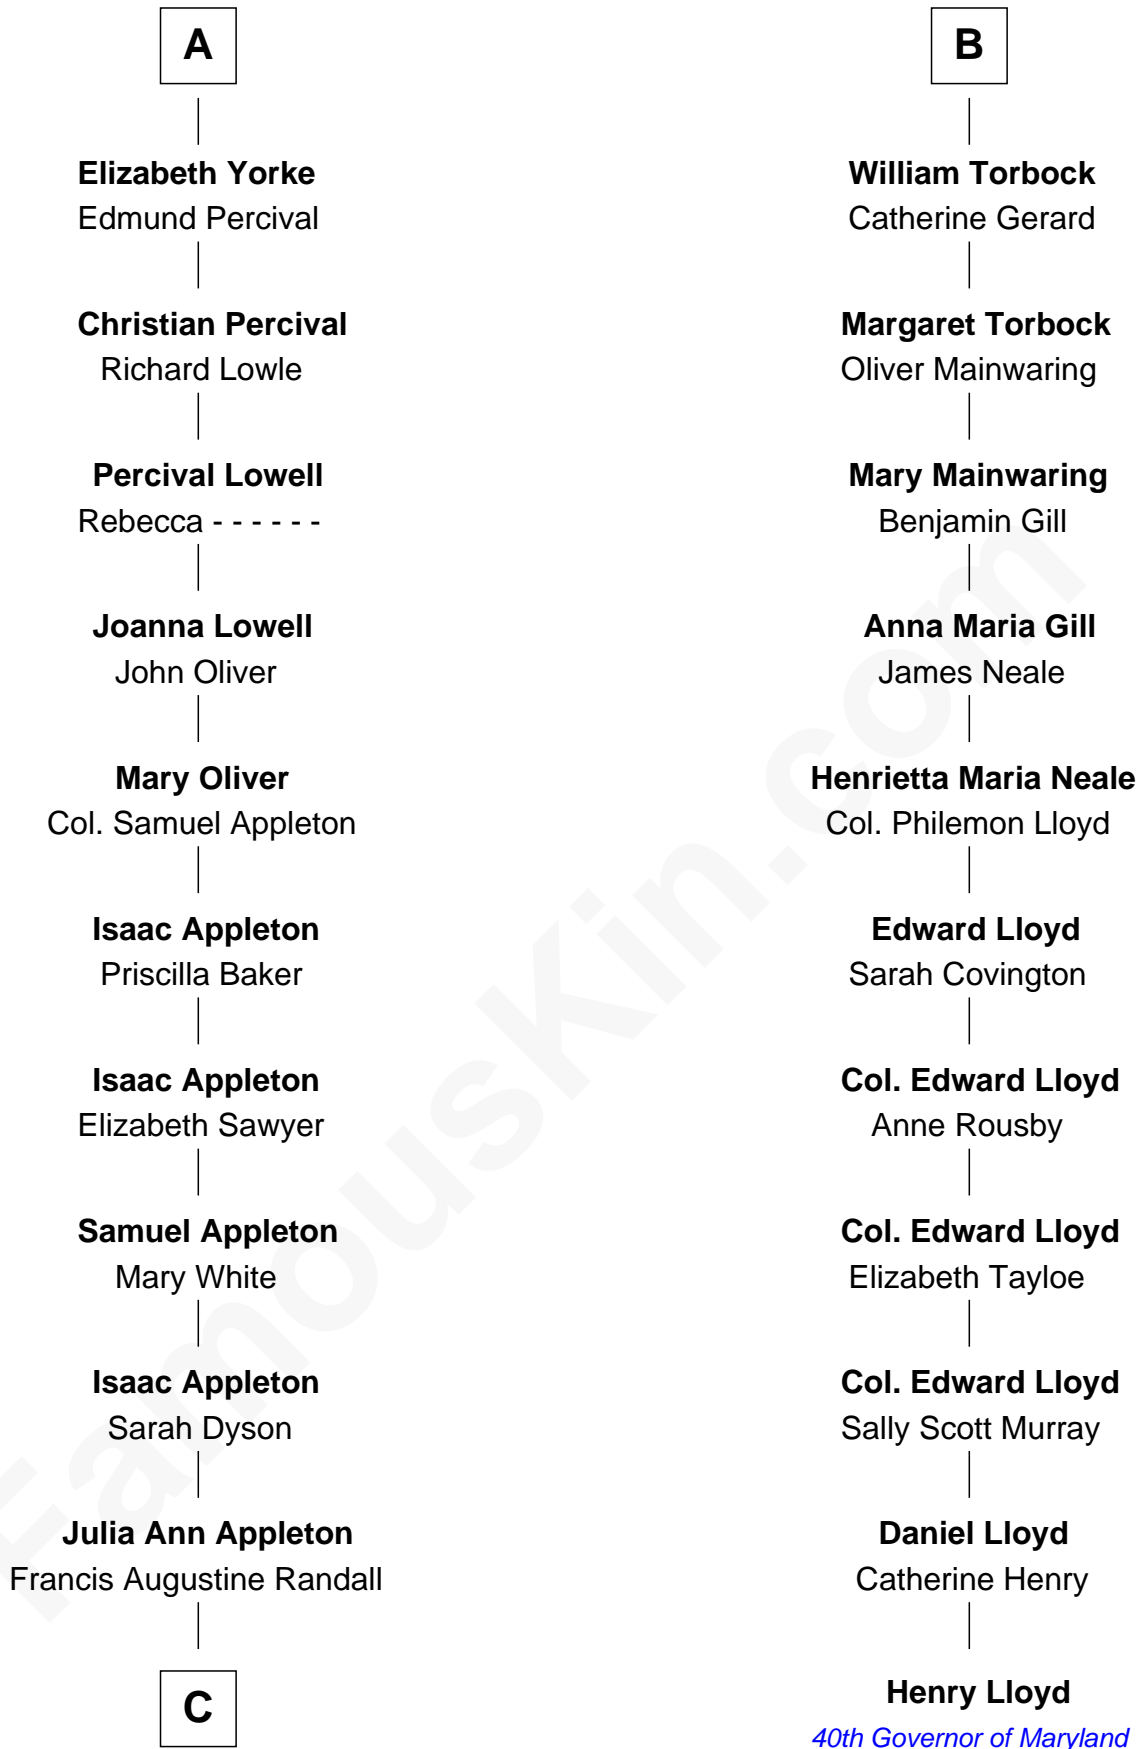

FamousKin.com Relationship Chart of

James Spader

TV and Movie Actor

17th cousin 4 times removed of

Henry Lloyd

40th Governor of Maryland

Humphrey de Bohun

Elizabeth Plantagenet

C

—
Julia M. Randall
William E. Fraser

—
Edward Abbott Fraser
Myrtle H. Brown

—
James Randall Fraser
Elizabeth Higginson Bowditch

—
Jean Fraser
Stoddard Greenwood Spader

—
James Spader
TV and Movie Actor

FamousKin.com