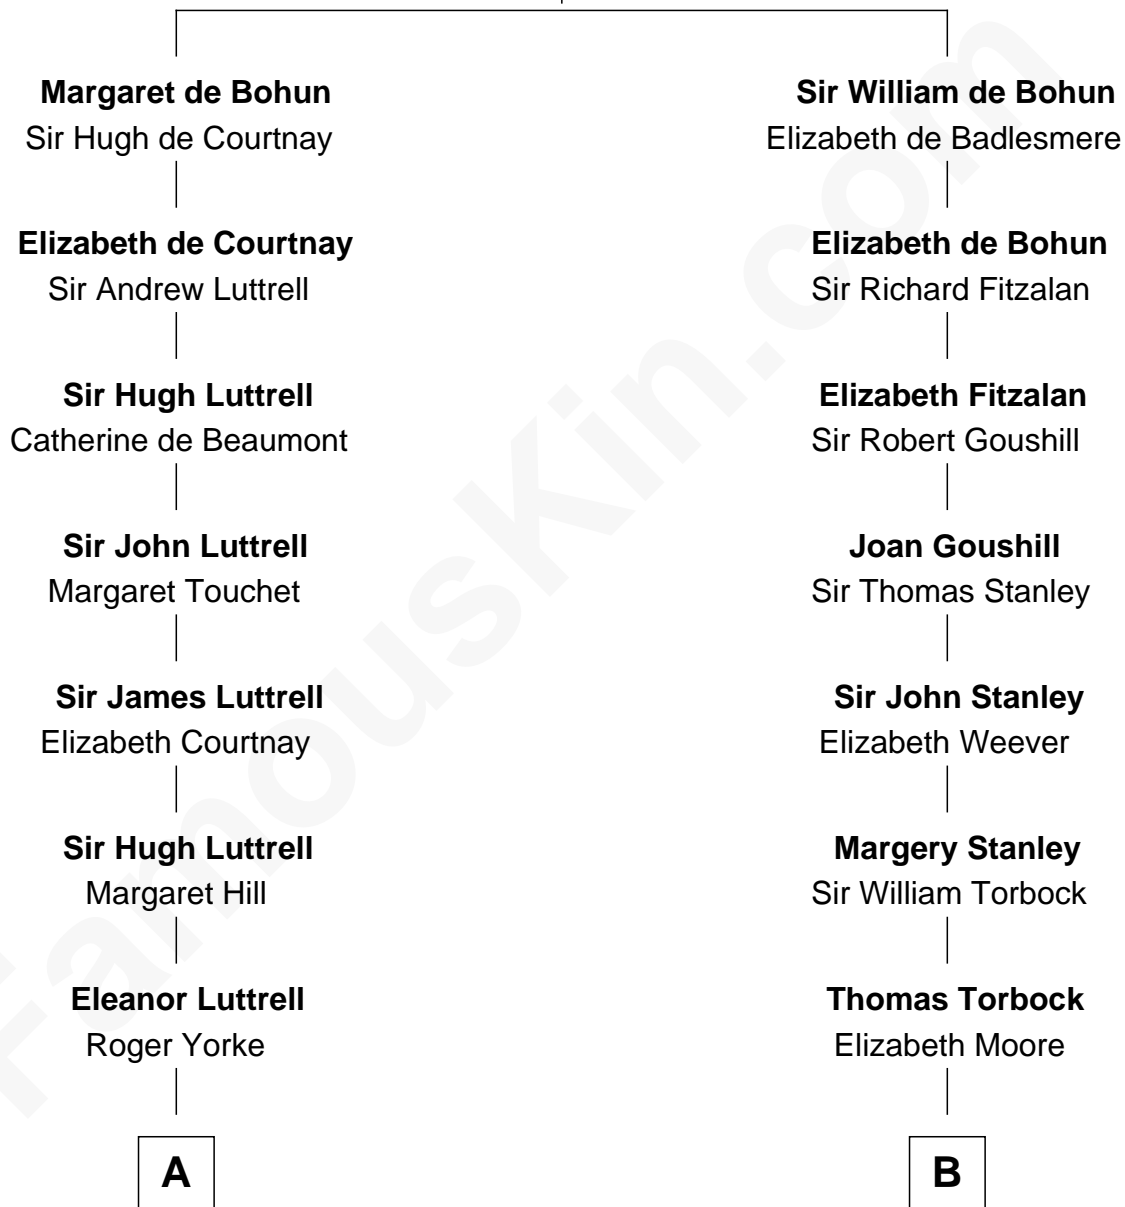

# FamousKin.com Relationship Chart of

**James Spader**

*TV and Movie Actor*

15th cousin 6 times removed of

**Charles Goldsborough**

*16th Governor of Maryland*

**Humphrey de Bohun**

Elizabeth Plantagenet

**C**

—  
**Julia M. Randall**

William E. Fraser

—  
**Edward Abbott Fraser**

Myrtle H. Brown

—  
**James Randall Fraser**

Elizabeth Higginson Bowditch

—  
**Jean Fraser**

Stoddard Greenwood Spader

—  
**James Spader**

*TV and Movie Actor*